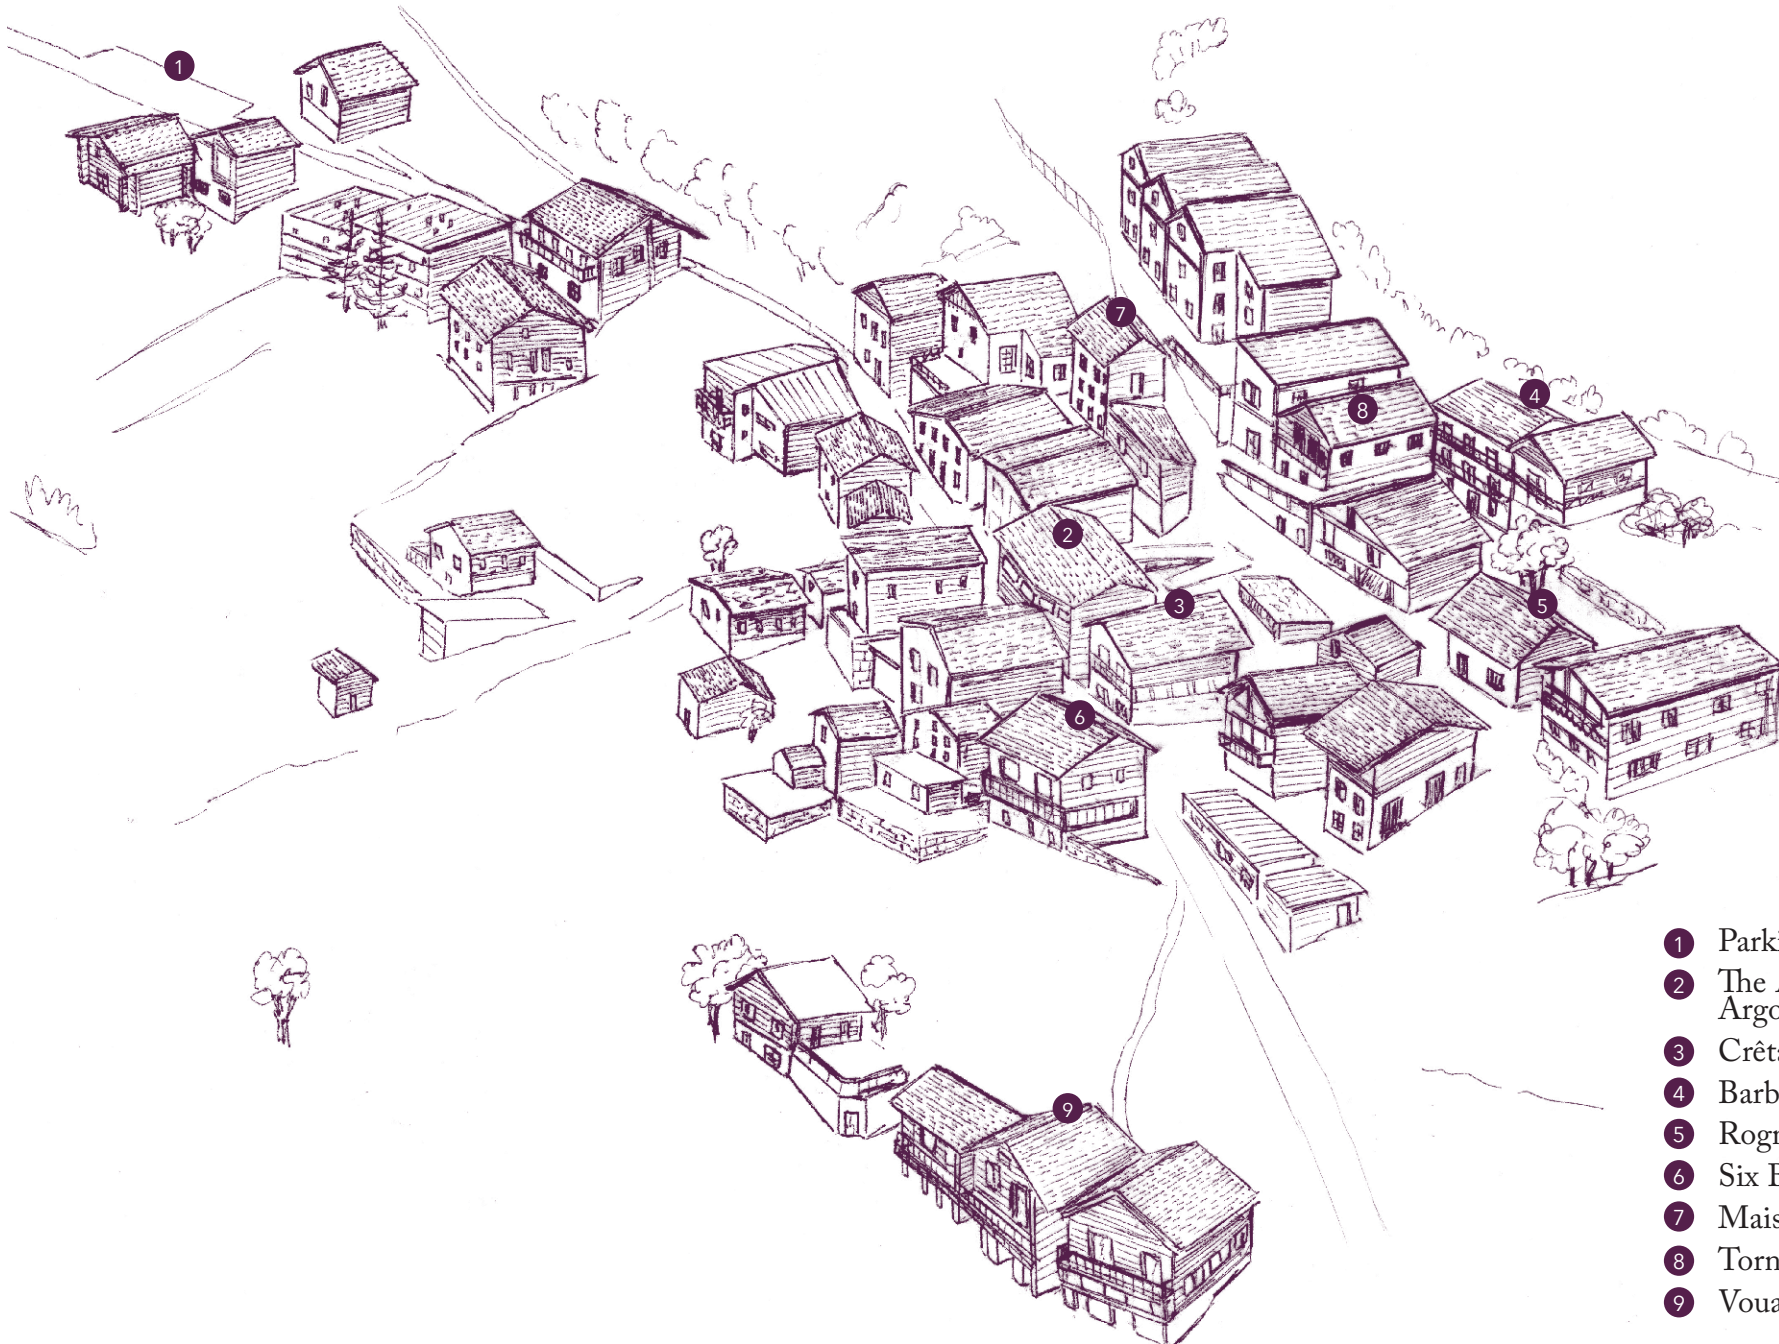

Montagne Alternative

The home of seminars
Châteauform'

- ① Parking
- ② The Arpalle Restaurant and Argora Meeting room
- ③ Crêta Vella Meeting room
- ④ Barbey Lodge
- ⑤ Rogneux Lodge
- ⑥ Six Blanc Lodge
- ⑦ Maison Bérard Lodge
- ⑧ Tornay rooms
- ⑨ Vouadjères rooms