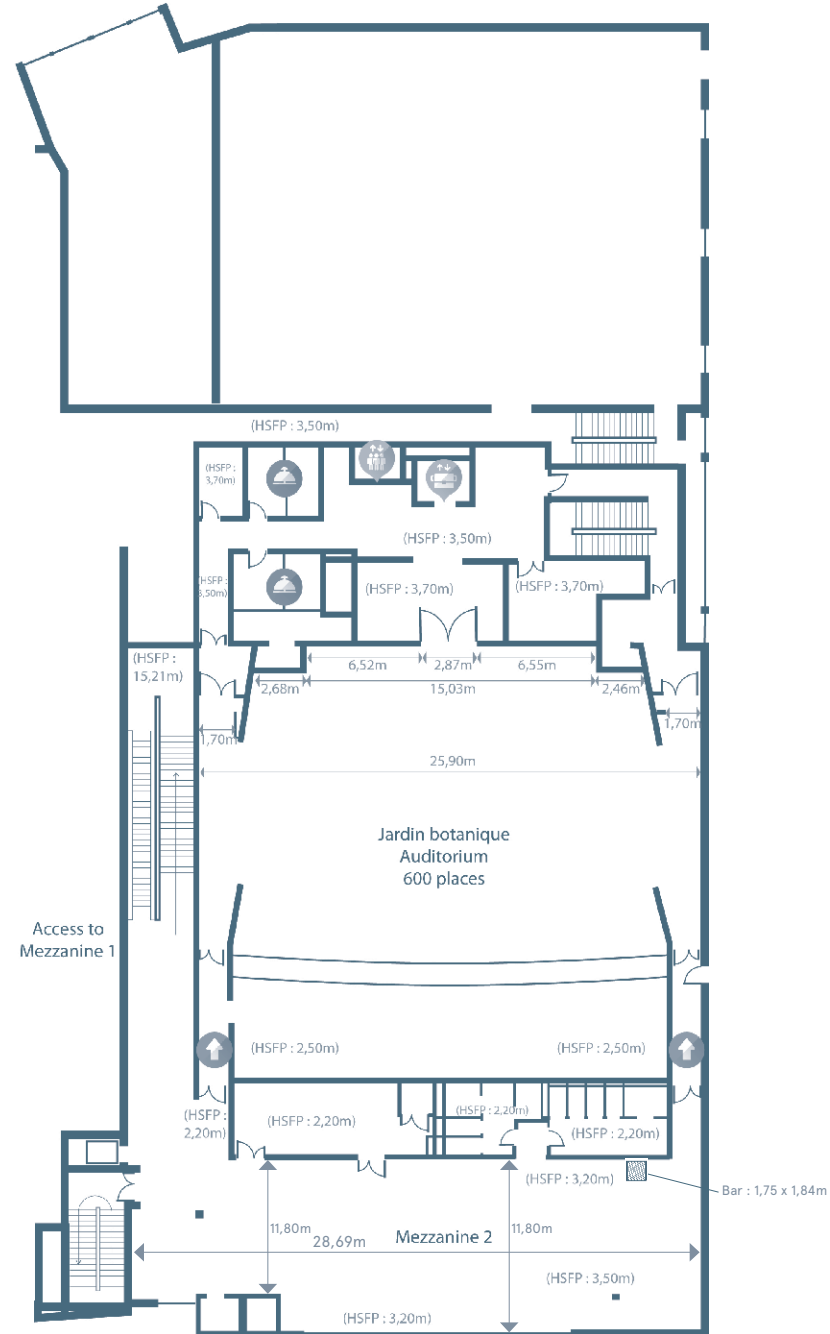

## Ground Floor

-  LIFT
-  ELEVATOR
-  PRM TOILETS
-  CLOACKROOM
-  DRESSING ROOM
-  TECHNICAL ROOM

## 1<sup>st</sup> Floor

# Palais des Congrès Paris-Saclay

19 place du Grand Ouest - 91300 Massy-Palaiseau

EVENT  
Châteaufort'

2<sup>nd</sup> Floor

-  LIFT
-  ELEVATOR
-  DRESSING ROOM
-  AUDITORIUM ENTRANCE

## 3<sup>rd</sup> Floor