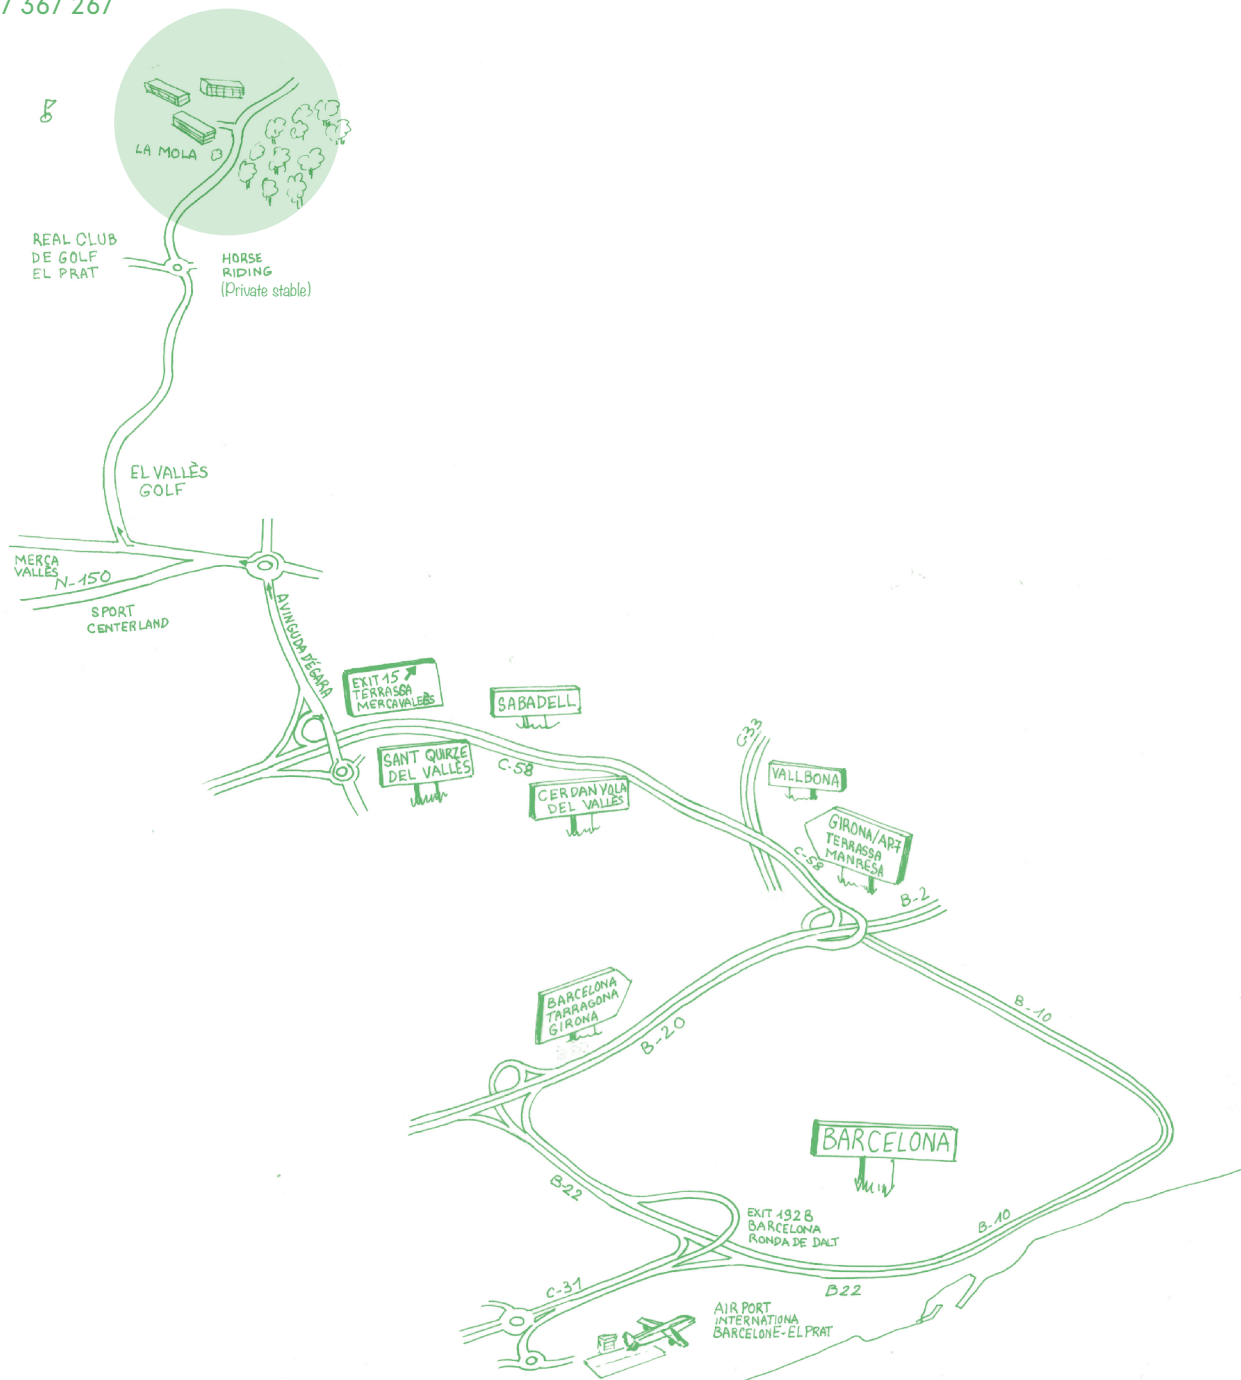

Campus La Mola

Châteauform' Campus La Mola - Camí dels Plans de Can Bonvilar s/n. - 08227. Terrassa. Barcelona.
Tel. +34 937 367 267

Campus
Châteauform'

Approximate time:

- From Barcelona El Prat International Airport: 35 minutes

From Barcelona El Prat International Airport:

- Take C-31 and leave Airport Avenue
- Take B-20 / C-32 and E-9 / C-16 in the direction of C-1413a
- Take exit 16 and exit E-9 / C-16
- Continue C-58 towards Avinguda d'Ègara.
- Take exit 15 towards Terrassa / Mercavallès / St. Quirze V.
- Join Avinguda of Ègara
- At the roundabout, 3rd exit and continue on Avinguda d'Ègara
- At the roundabout, 3rd exit on Ctra. of Terrassa / N-150
- Take a slight right on Ctra. from Terrassa
- Turn right at 350m
- At the roundabout, take the 1st exit and continue for 700 m
- Campus La Mola is on your left

You have arrived !

GPS COORDINATES:

Latitude North: 41°34'30.19"

East longitude: 2°3'41.64"