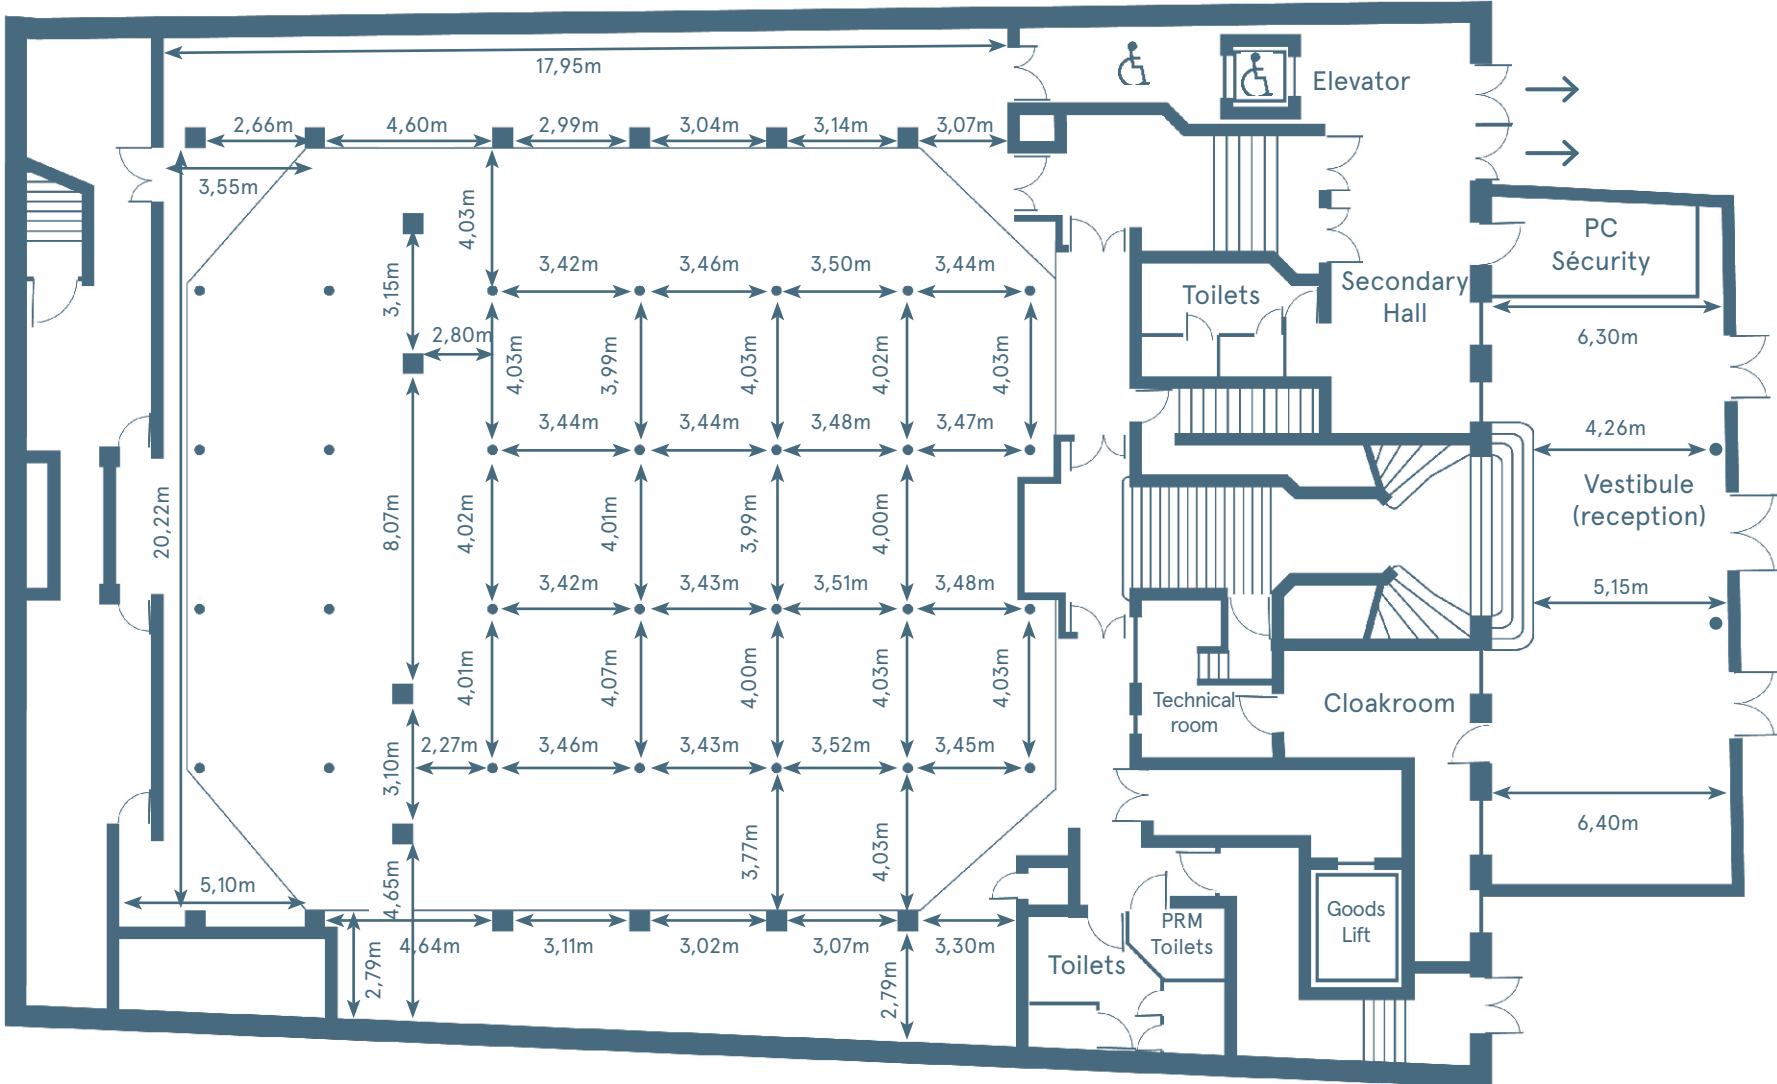

La Salle Wagram

Wagram

EVENT
Chateauform'

Center Room Height : 11,40m
Grill Height : 8,00 m
Under Galleries Height : 2,25m
Under Balcony Height : 3,00m

10 meters

La Salle Wagram

Montenotte

EVENT
Châteaufarm'

Montenotte
658 m2

10 meters