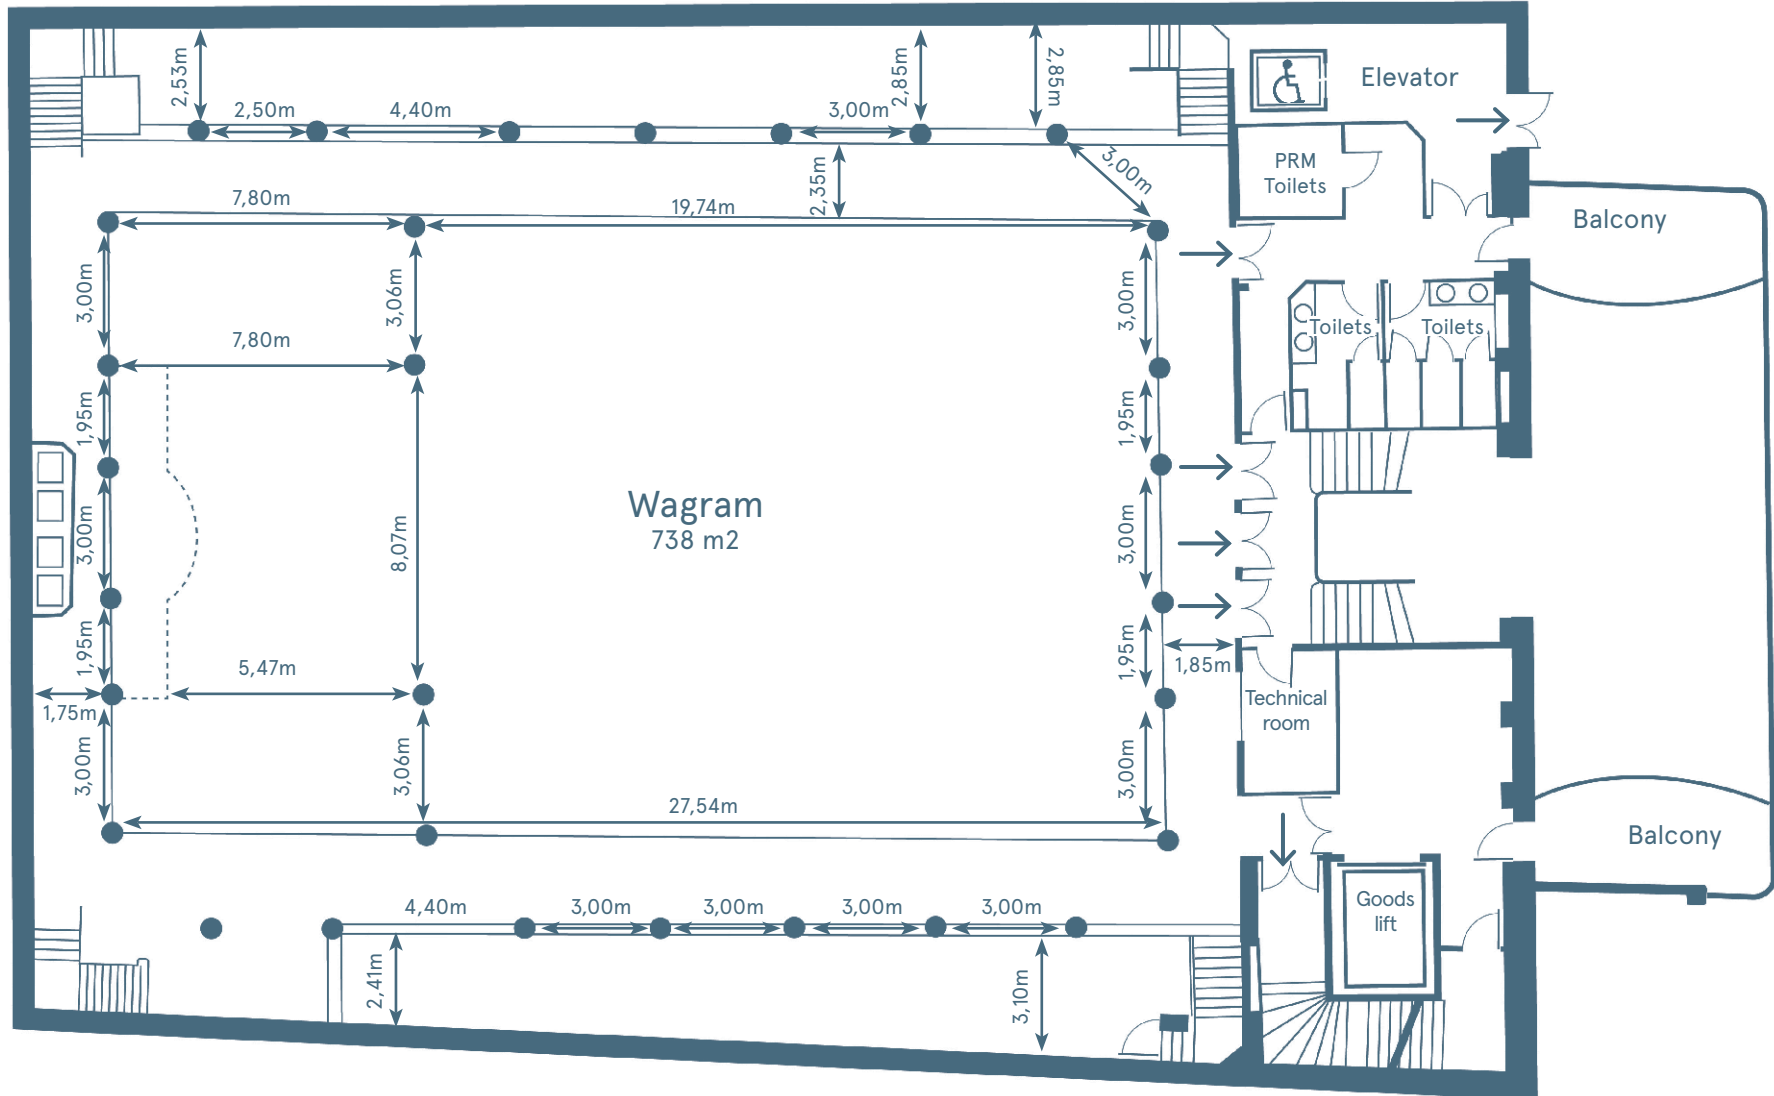

La Salle Wagram

Wagram

EVENT
Chateauform'

Center Room Height : 11,40m
Grill Height : 8,00 m
Under Galleries Height : 2,25m
Under Balcony Height : 3,00m

10 meters

La Salle Wagram

Montenotte

EVENT
Châteaufarm'

Montenotte
658 m2

10 meters