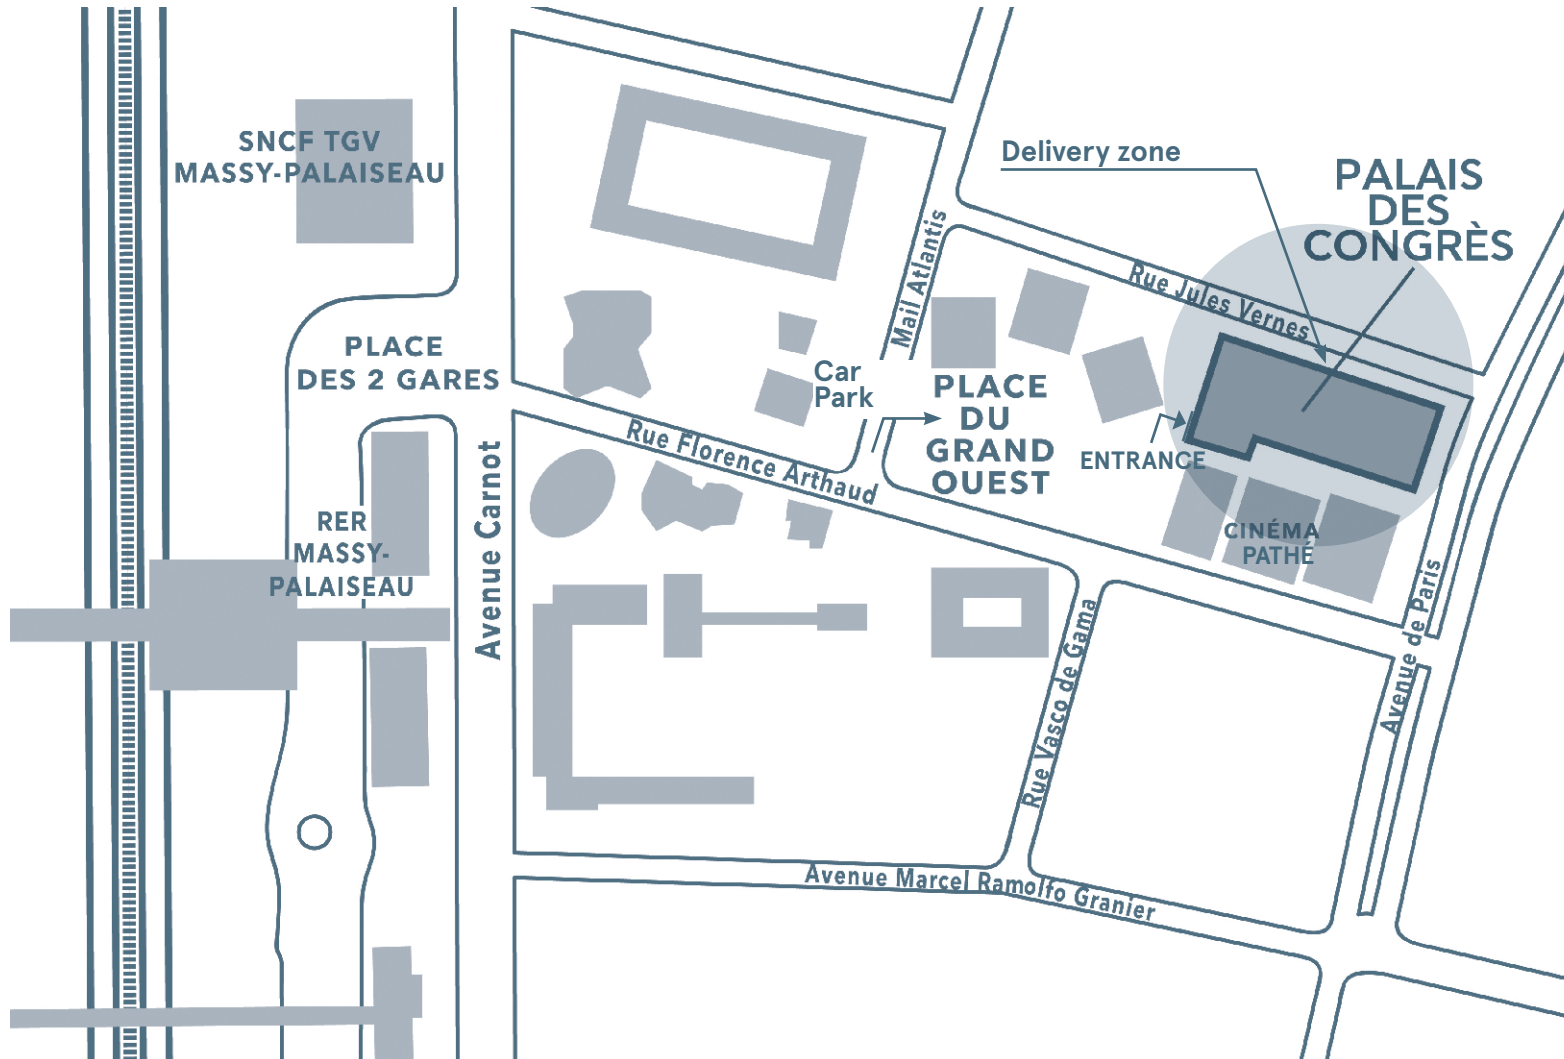

Palais des Congrès Paris Saclay

19 place du Grand Ouest - 91300 Massy-Palaiseau - France

EVENT
Châteauform'

You come in ...

- **TGV**
TGV station of Massy-Palaiseau connecting directly the big cities of province
- **RER**
RER B: Saint-Rémy-lès-Chevreuse / Gare du Nord / Roissy-Charles-de-Gaulle Airport
RER C: Paris Center / Orly Airport / Versailles
Connections to Orly by shuttle bus (25 min)
- **Bus**
38, 68, 196, 197, 199, 299, 319, 388, 399 :
Massy Palaiseau RER
- **Car**
From Paris or Orly via A6 and A10
Public underground car park under the Place du Grand Ouest of 500 parking spaces

Contact : + 33 (0)1 84 00 86 60 - www.chateauform.com

Palais des Congrès Paris Saclay

19 place du Grand Ouest - 91300 Massy-Palaiseau - France

EVENT
Châteauform'

You come in ...

- **TGV**
TGV station of Massy-Palaiseau connecting directly the big cities of province
- **RER**
RER B: Saint-Rémy-lès-Chevreuse / Gare du Nord / Roissy-Charles-de-Gaulle Airport
RER C: Paris Center / Orly Airport / Versailles
Connections to Orly by shuttle bus (25 min)
- **Bus**
38, 68, 196, 197, 199, 299, 319, 388, 399 :
Massy Palaiseau RER
- **Car**
From Paris or Orly via A6 and A10
Public underground car park under the Place du Grand Ouest of 500 parking spaces