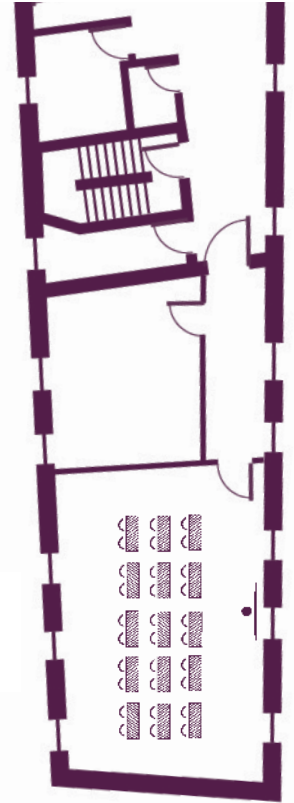

Vorburg Ground floor

Wellensittich
20 Participants in Theater
(30 m²)

Amsel
6 Participants in U Shape
(22 m²)

Kolibri
6 Participants in U Shape
(20 m²)

Rotkehlchen
6 Participants in U Shape
(22 m²)

Storch (Fixed table)
14 Participants
(58 m²)

Emu
42 Participants in Blocks/Clusters
(126 m²)

business corner

The home of seminars
Châteauform'

Burg Hemmersbach

Your meeting rooms

Room layouts adapted to your specific meeting requirements

Vorburg
1st floor

Nandu
36 Participants in Blocks/Clusters
(110 m²)

Business corner

Stockente
8 Participants in U Shape
(35 m²)

Eule
8 Participants in U Shape
(30 m²)

Buchfink
6 Participants in U Shape
(25 m²)

Adler
Participants in Classroom
(70 m²)