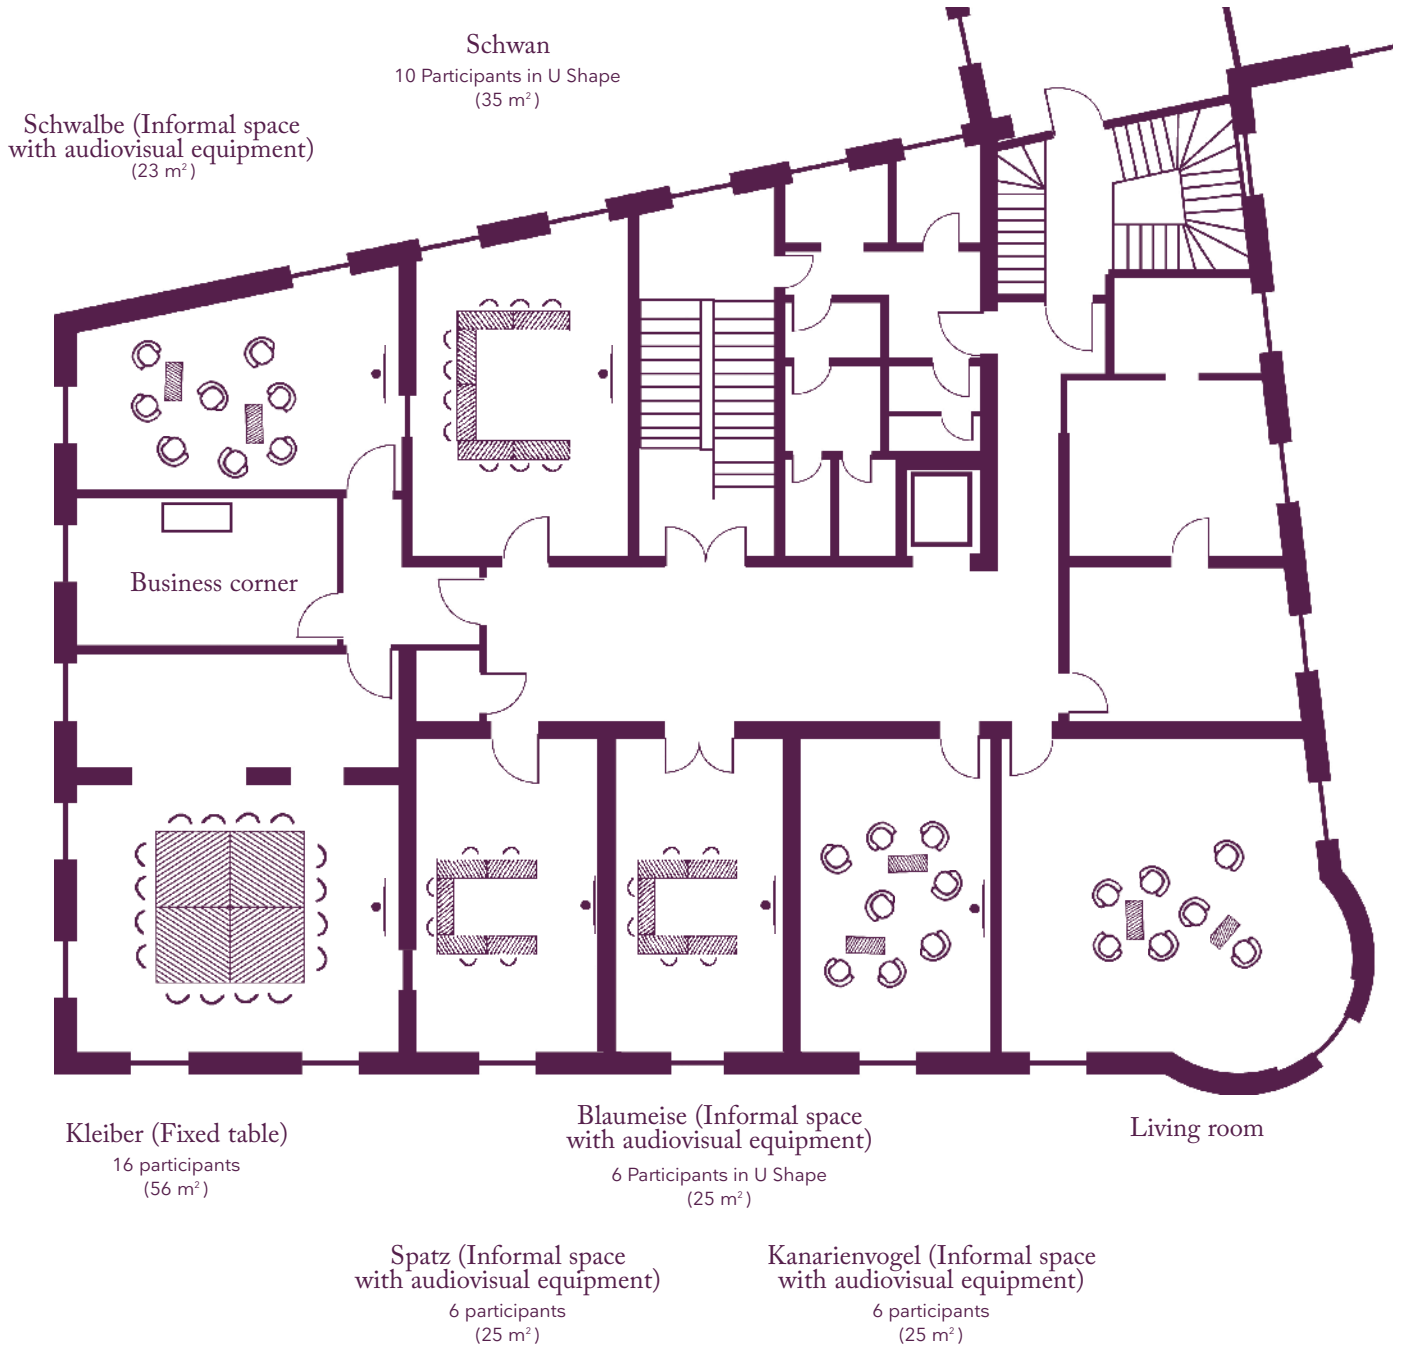

Your meeting rooms

Room layouts adapted to your specific meeting requirements

Schloss
2nd Floor

The home of seminars
Châteauform'

Burg Hemmersbach

Your meeting rooms

Room layouts adapted to your specific meeting requirements

Vorburg Ground floor

Wellensittich
20 Participants in Theater
(30 m²)

Amsel
6 Participants in U Shape
(22 m²)

Kolibri
6 Participants in U Shape
(20 m²)

Rotkehlchen
6 Participants in U Shape
(22 m²)

Storch (Fixed table)
14 Participants
(58 m²)

Emu
42 Participants in Blocks/Clusters
(126 m²)

business corner

The home of seminars
Châteauform'

Burg Hemmersbach

Your meeting rooms

Room layouts adapted to your specific meeting requirements

Vorburg
1st floor