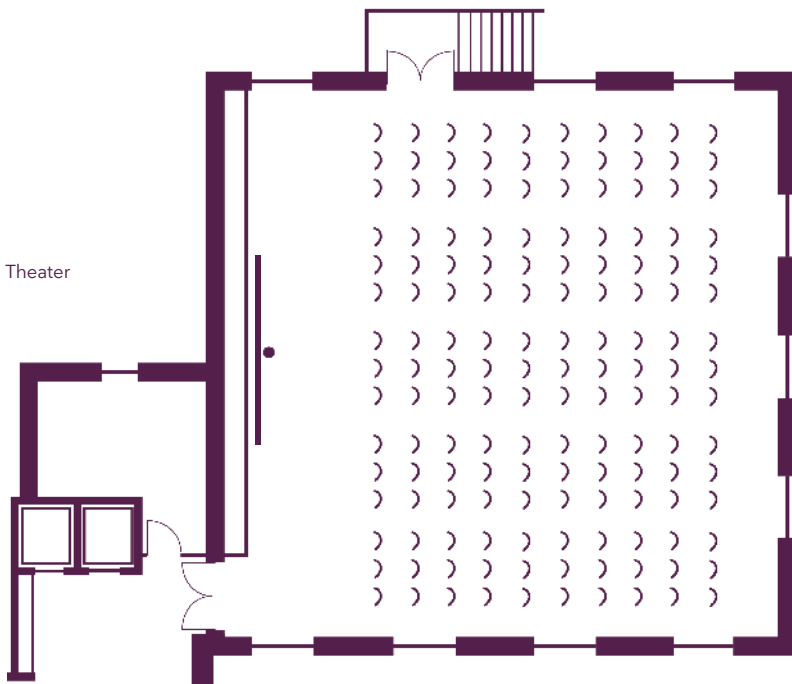

Albatros
50 Participants in Theater
(100 m²)

The home of seminars
Châteauform'

Burg Hemmersbach

Your meeting rooms

Room layouts adapted to your specific meeting requirements

Vorburg
2nd Floor

Pelikan

40 Participants in Classroom
(95 m²)

Papagei

30 Participants in Theater
(46 m²)

The home of seminars
Châteauform'

Burg Hemmersbach

Your meeting rooms

Room layouts adapted to your specific meeting requirements

Reithalle Ground floor

Auditorium Kasuar
95 Participants in Classroom
(200 m²)

Reithalle 1st floor

Strauß
150 Participants in Theater
(250 m²)

The home of seminars
Châteauform'

Burg Hemmersbach