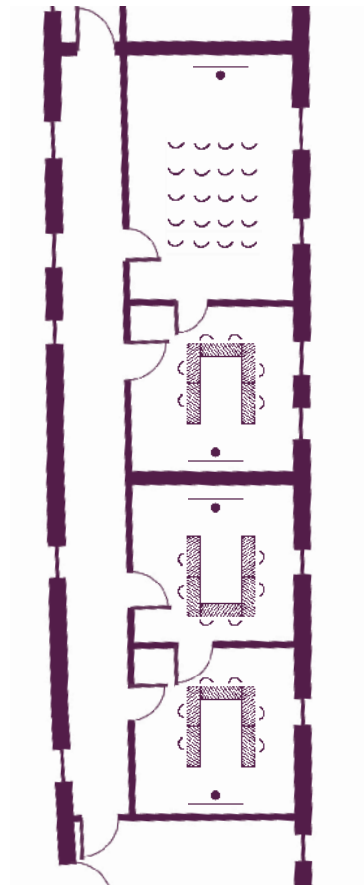

Your meeting rooms

Room layouts adapted to your specific meeting requirements

Schloss
2nd Floor

The home of seminars
Châteauform'

Burg Hemmersbach

Your meeting rooms

Room layouts adapted to your specific meeting requirements

Vorburg Ground floor

Wellensittich
20 Participants in Theater
(30 m²)

Amsel
6 Participants in U Shape
(22 m²)

Kolibri
6 Participants in U Shape
(20 m²)

Rotkehlchen
6 Participants in U Shape
(22 m²)

Storch (Fixed table)
14 Participants
(58 m²)

Emu
42 Participants in Blocks/Clusters
(126 m²)

business corner

The home of seminars
Châteauform'

Burg Hemmersbach

Your meeting rooms

Room layouts adapted to your specific meeting requirements

Vorburg
1st floor