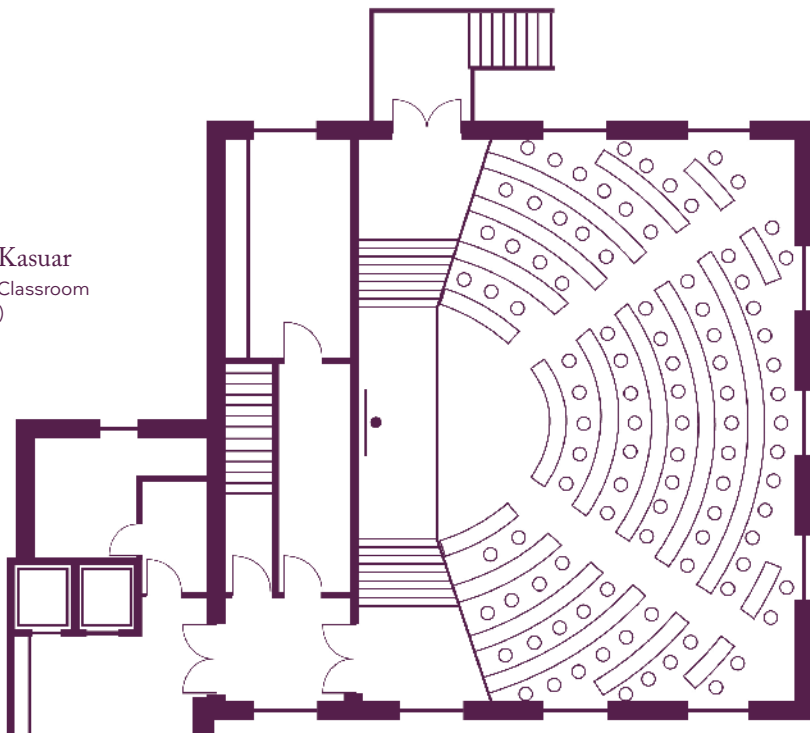

Albatros
50 Participants in Theater
(100 m²)

The home of seminars
Châteauform'

Burg Hemmersbach

Your meeting rooms

Room layouts adapted to your specific meeting requirements

Vorburg
2nd Floor

Pelikan

40 Participants in Classroom
(95 m²)

Papagei

30 Participants in Theater
(46 m²)

The home of seminars
Châteauform'

Burg Hemmersbach

Your meeting rooms

Room layouts adapted to your specific meeting requirements

Reithalle Ground floor

Auditorium Kasuar
95 Participants in Classroom
(200 m²)

Reithalle 1st floor

Strauß
150 Participants in Theater
(250 m²)

The home of seminars
Châteauform'

Burg Hemmersbach