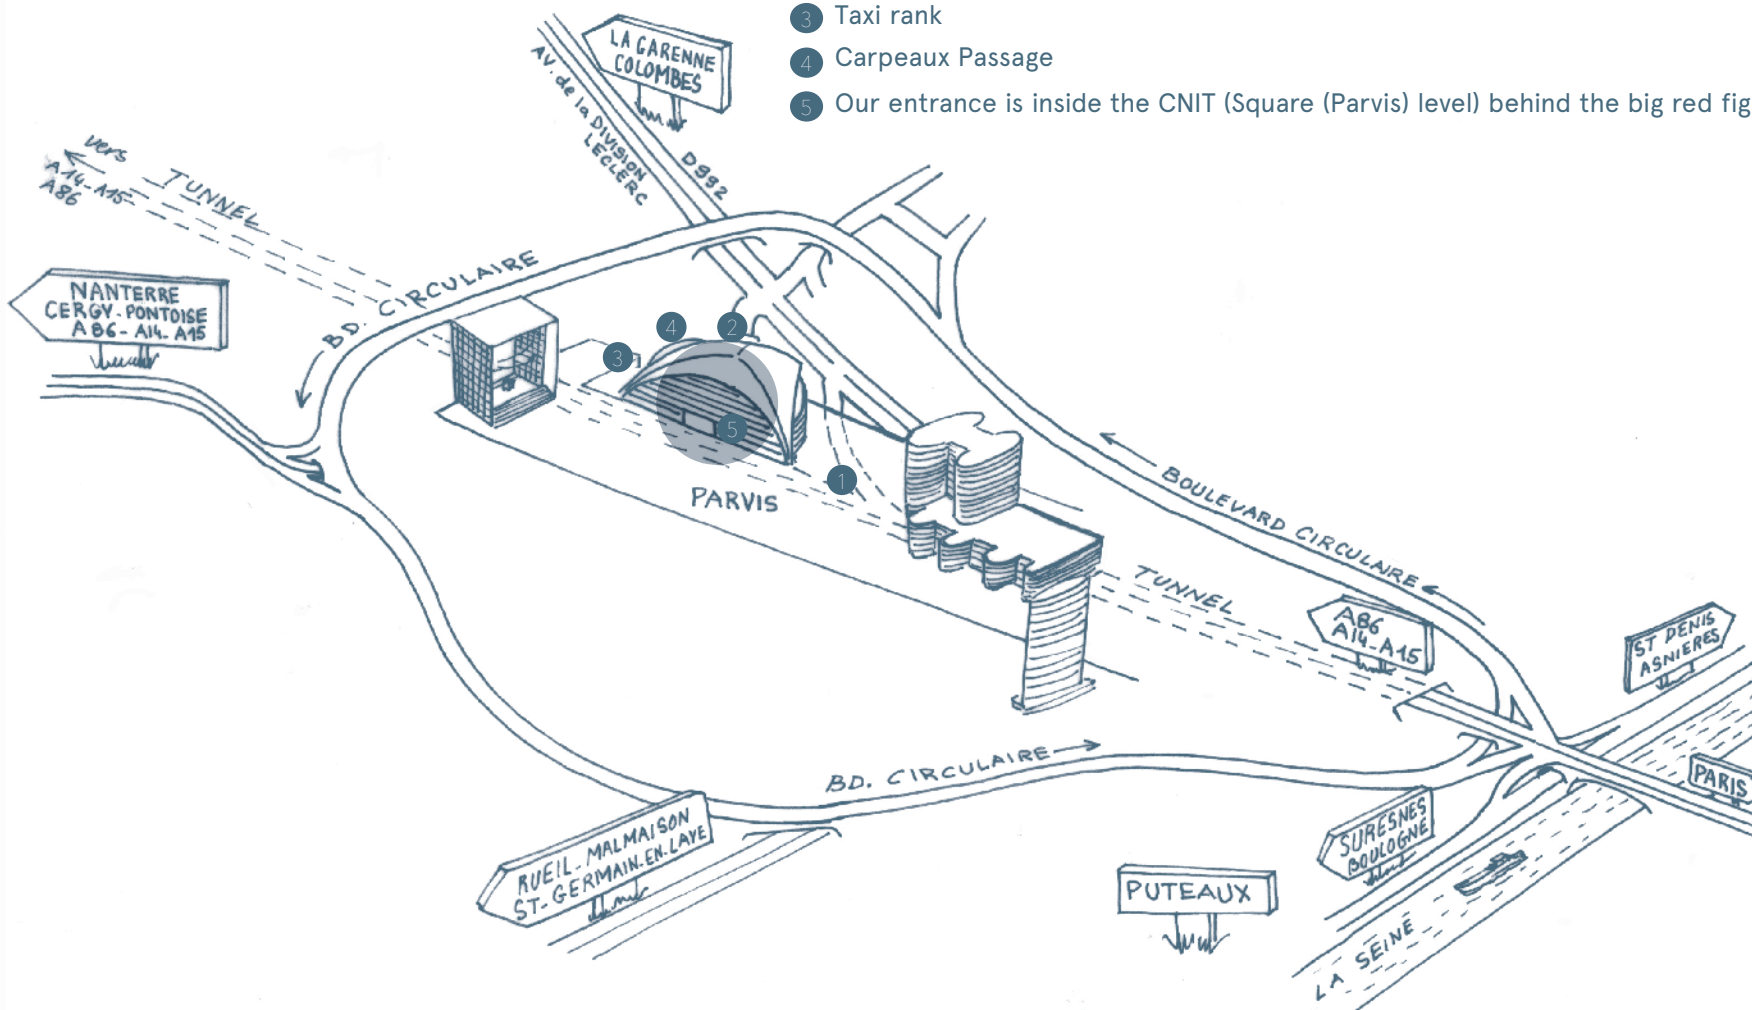

# Châteauform' Event le Cnit - La Défense

EVENT  
Châteauform'

- ① Through the la Défense tunnel, second exit "La Garenne Colombes" (D992)
- ② CNIT car park public entrance
- ③ Taxi rank
- ④ Carpeaux Passage
- ⑤ Our entrance is inside the CNIT (Square (Parvis) level) behind the big red figure "3"

Your Châteauform' is located inside the mall CNIT - Defense level.

The entry is at the level of the number "3" red next to the FNAC.

Take the elevator, we will wait on the 2nd floor.

### • Métro et RER

Stop the Grande Arche Defense  
=> line 1, RER A, T2

### • Train

Stop "La Défense"  
Line U => La Verrière / La Défense  
Line L => St nom la bretèche / St Lazare  
Line L => Versailles Rive droite / St Lazare