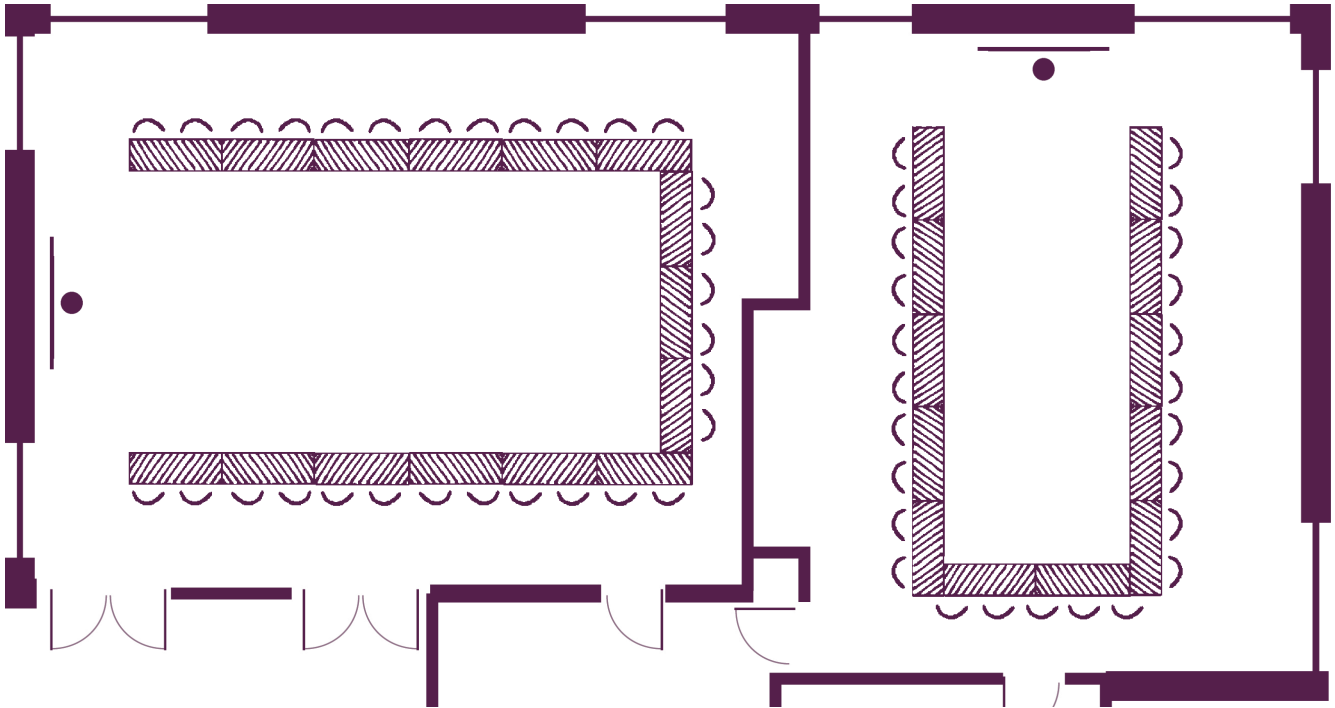

# Your meeting rooms

Room layouts adapted to your specific meeting requirements

“La Carrière de Bibemus”  
10 participants in “Boardroom”  
(25 m<sup>2</sup>)

“Le Garlaban”  
12 participants in “Boardroom”  
(19 m<sup>2</sup>)

“Le Château Noir”  
10 participants in “U Shape”  
(19 m<sup>2</sup>)

“La Vallée de l’Arc”  
10 participants in “Boardroom”  
(19 m<sup>2</sup>)

“Bellevue”  
8 participants in “U Shape”  
(22 m<sup>2</sup>)

# Your meeting rooms

Room layouts adapted to your specific meeting requirements

“Sainte Victoire”  
30 participants in “U Shape”  
(102 m<sup>2</sup>)

“Jas-de-Bouffan”  
25 participants in “U Shape”  
(80 m<sup>2</sup>)