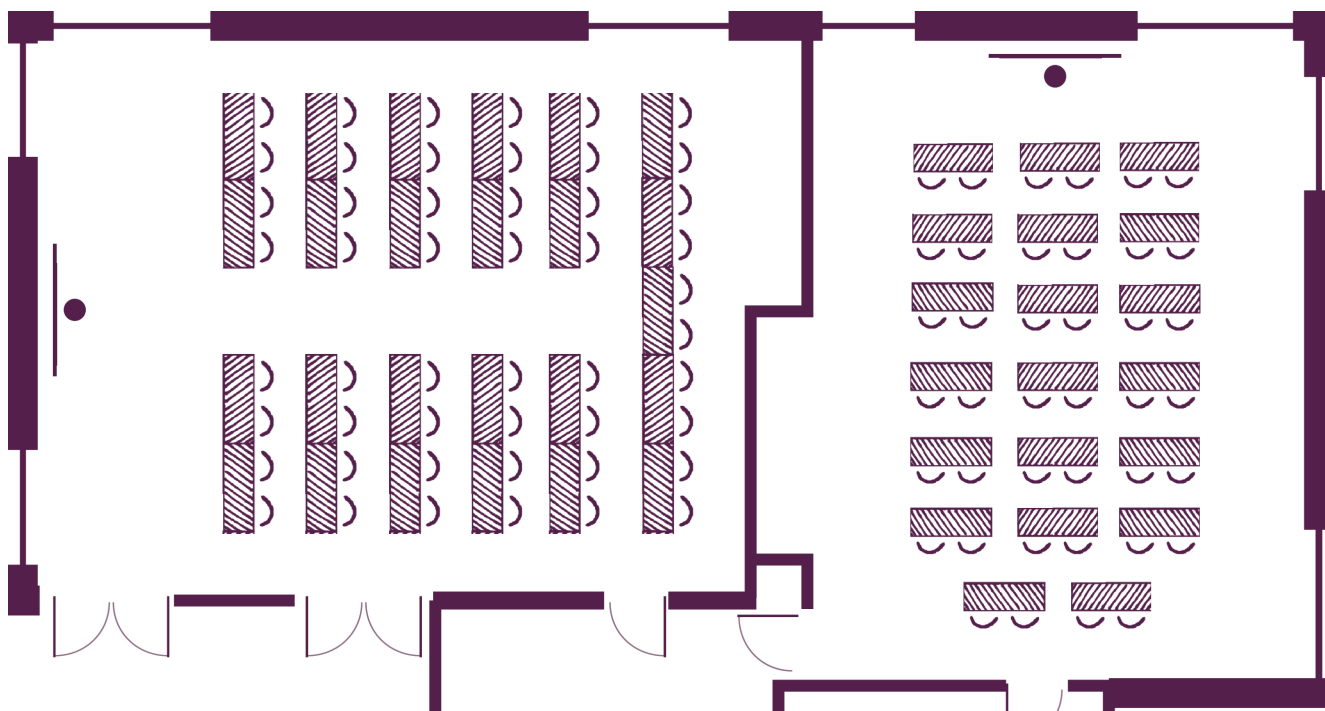

# Your meeting rooms

Room layouts adapted to your specific meeting requirements

“Sainte Victoire”  
30 participants in “U Shape”  
(102 m<sup>2</sup>)

“Jas-de-Bouffan”  
25 participants in “U Shape”  
(80 m<sup>2</sup>)

# Your meeting rooms

Room layouts adapted to your specific meeting requirements

“Sainte Victoire”  
50 participants in “Classroom”  
(102 m<sup>2</sup>)

“Jas-de-Bouffan”  
40 participants in “Classroom”  
(80 m<sup>2</sup>)