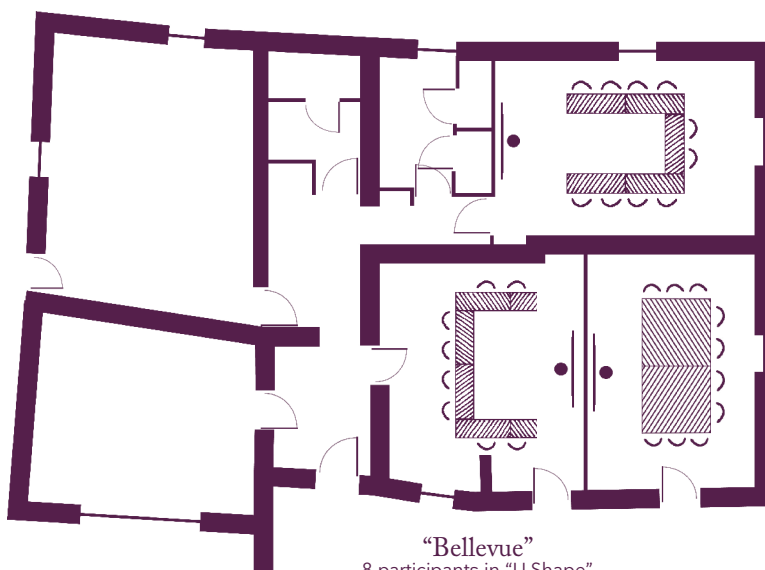

# Your meeting rooms

Room layouts adapted to your specific meeting requirements

“La Carrière de Bibemus”  
10 participants in “Boardroom”  
(25 m<sup>2</sup>)

“Le Garlaban”  
12 participants in “Boardroom”  
(19 m<sup>2</sup>)

“Le Château Noir”  
10 participants in “U Shape”  
(19 m<sup>2</sup>)

“La Vallée de l’Arc”  
10 participants in “Boardroom”  
(19 m<sup>2</sup>)

“Bellevue”  
8 participants in “U Shape”  
(22 m<sup>2</sup>)