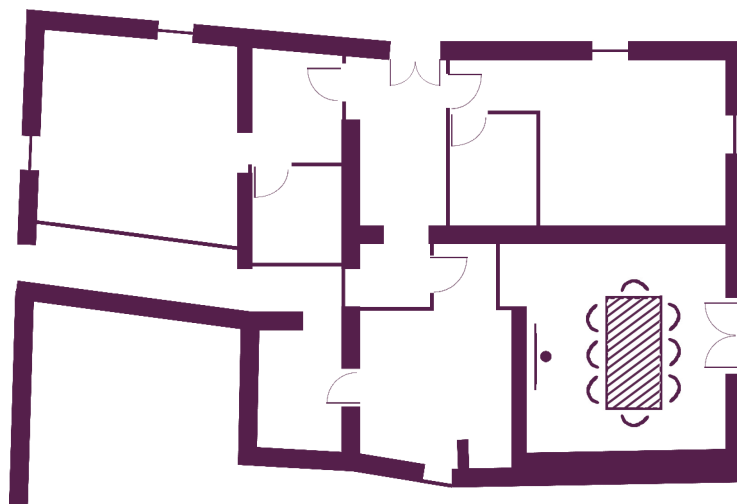

# Your meeting rooms

Room layouts adapted to your specific meeting requirements

“L'Estaque”  
18 participants in “U Shape”  
(49 m<sup>2</sup>)

“L'Estaque”  
20 participants in “Cabaret”  
(49 m<sup>2</sup>)

“L'Estaque”  
20 participants in “Classroom”  
(49 m<sup>2</sup>)

“L'Estaque”  
48 participants in “Theater”  
(49 m<sup>2</sup>)

The home of seminars  
Châteauform'

Domaine de Châteauneuf

# Your meeting rooms

Room layouts adapted to your specific meeting requirements

“La Carrière de Bibemus”  
10 participants in “Boardroom”  
(25 m<sup>2</sup>)

“Le Garlaban”  
12 participants in “Boardroom”  
(19 m<sup>2</sup>)