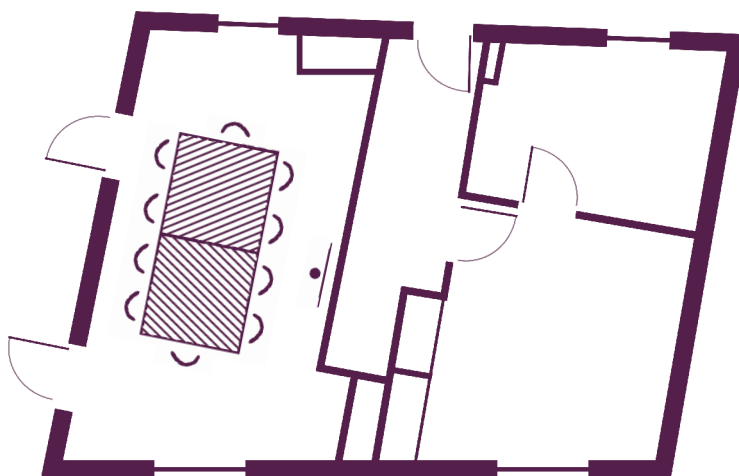

# Your meeting rooms

Room layouts adapted to your specific meeting requirements

“L'Estaque”  
18 participants in “U Shape”  
(49 m<sup>2</sup>)

“L'Estaque”  
20 participants in “Cabaret”  
(49 m<sup>2</sup>)

“L'Estaque”  
20 participants in “Classroom”  
(49 m<sup>2</sup>)

“L'Estaque”  
48 participants in “Theater”  
(49 m<sup>2</sup>)

The home of seminars  
Châteauform'

Domaine de Châteauneuf

# Your meeting rooms

Room layouts adapted to your specific meeting requirements

“La Carrière de Bibemus”  
10 participants in “Boardroom”  
(25 m<sup>2</sup>)

“Le Garlaban”  
12 participants in “Boardroom”  
(19 m<sup>2</sup>)

“Le Château Noir”  
10 participants in “U Shape”  
(19 m<sup>2</sup>)

“La Vallée de l’Arc”  
10 participants in “Boardroom”  
(19 m<sup>2</sup>)

“Bellevue”  
8 participants in “U Shape”  
(22 m<sup>2</sup>)