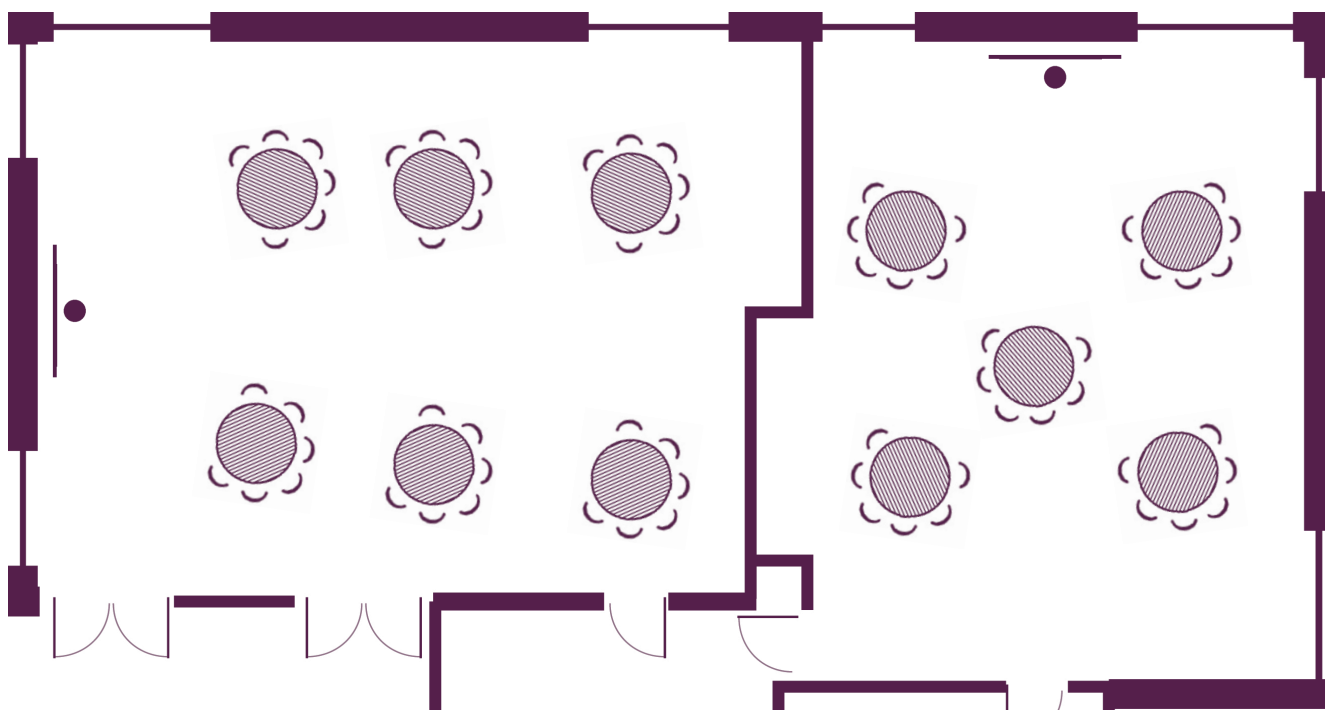

# Your meeting rooms

Room layouts adapted to your specific meeting requirements

“Sainte Victoire”  
30 participants in “U Shape”  
(102 m<sup>2</sup>)

“Jas-de-Bouffan”  
25 participants in “U Shape”  
(80 m<sup>2</sup>)

# Your meeting rooms

Room layouts adapted to your specific meeting requirements

“Sainte Victoire”  
50 participants in “Classroom”  
(102 m<sup>2</sup>)

“Jas-de-Bouffan”  
40 participants in “Classroom”  
(80 m<sup>2</sup>)