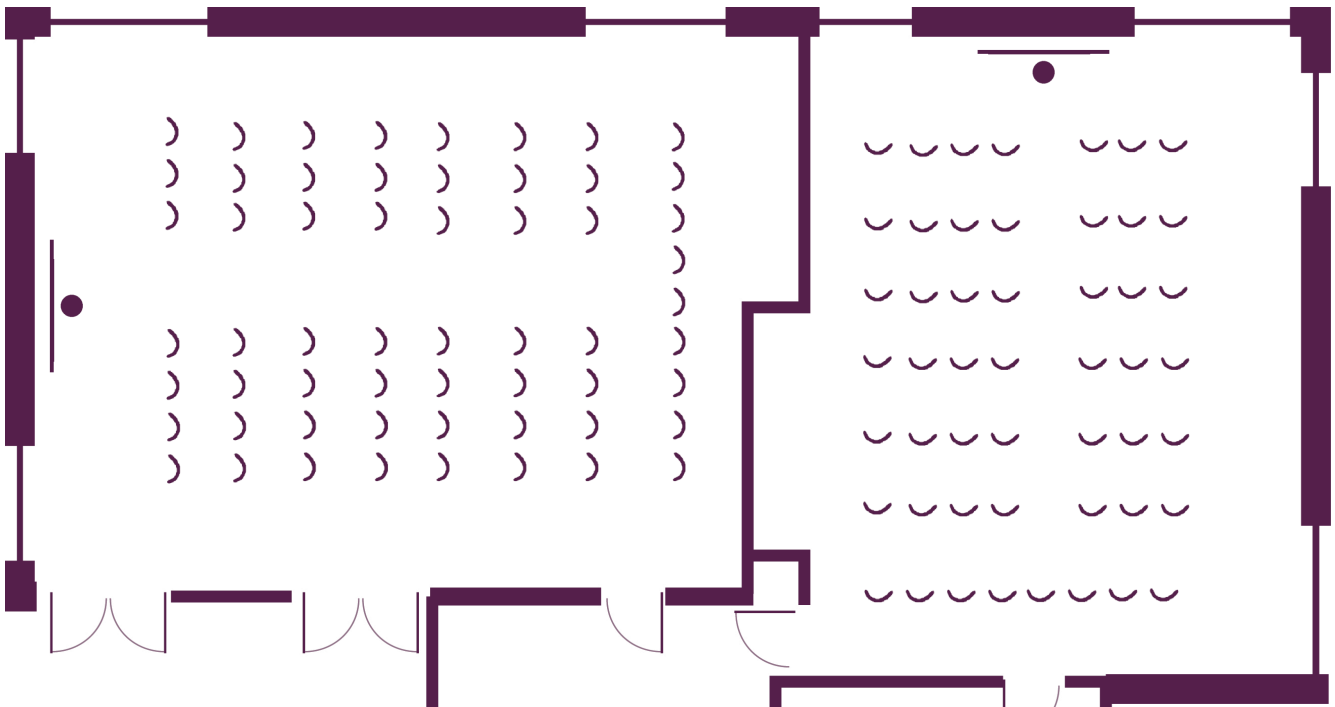

# Your meeting rooms

Room layouts adapted to your specific meeting requirements

“Sainte Victoire”  
30 participants in “U Shape”  
(102 m<sup>2</sup>)

“Jas-de-Bouffan”  
25 participants in “U Shape”  
(80 m<sup>2</sup>)