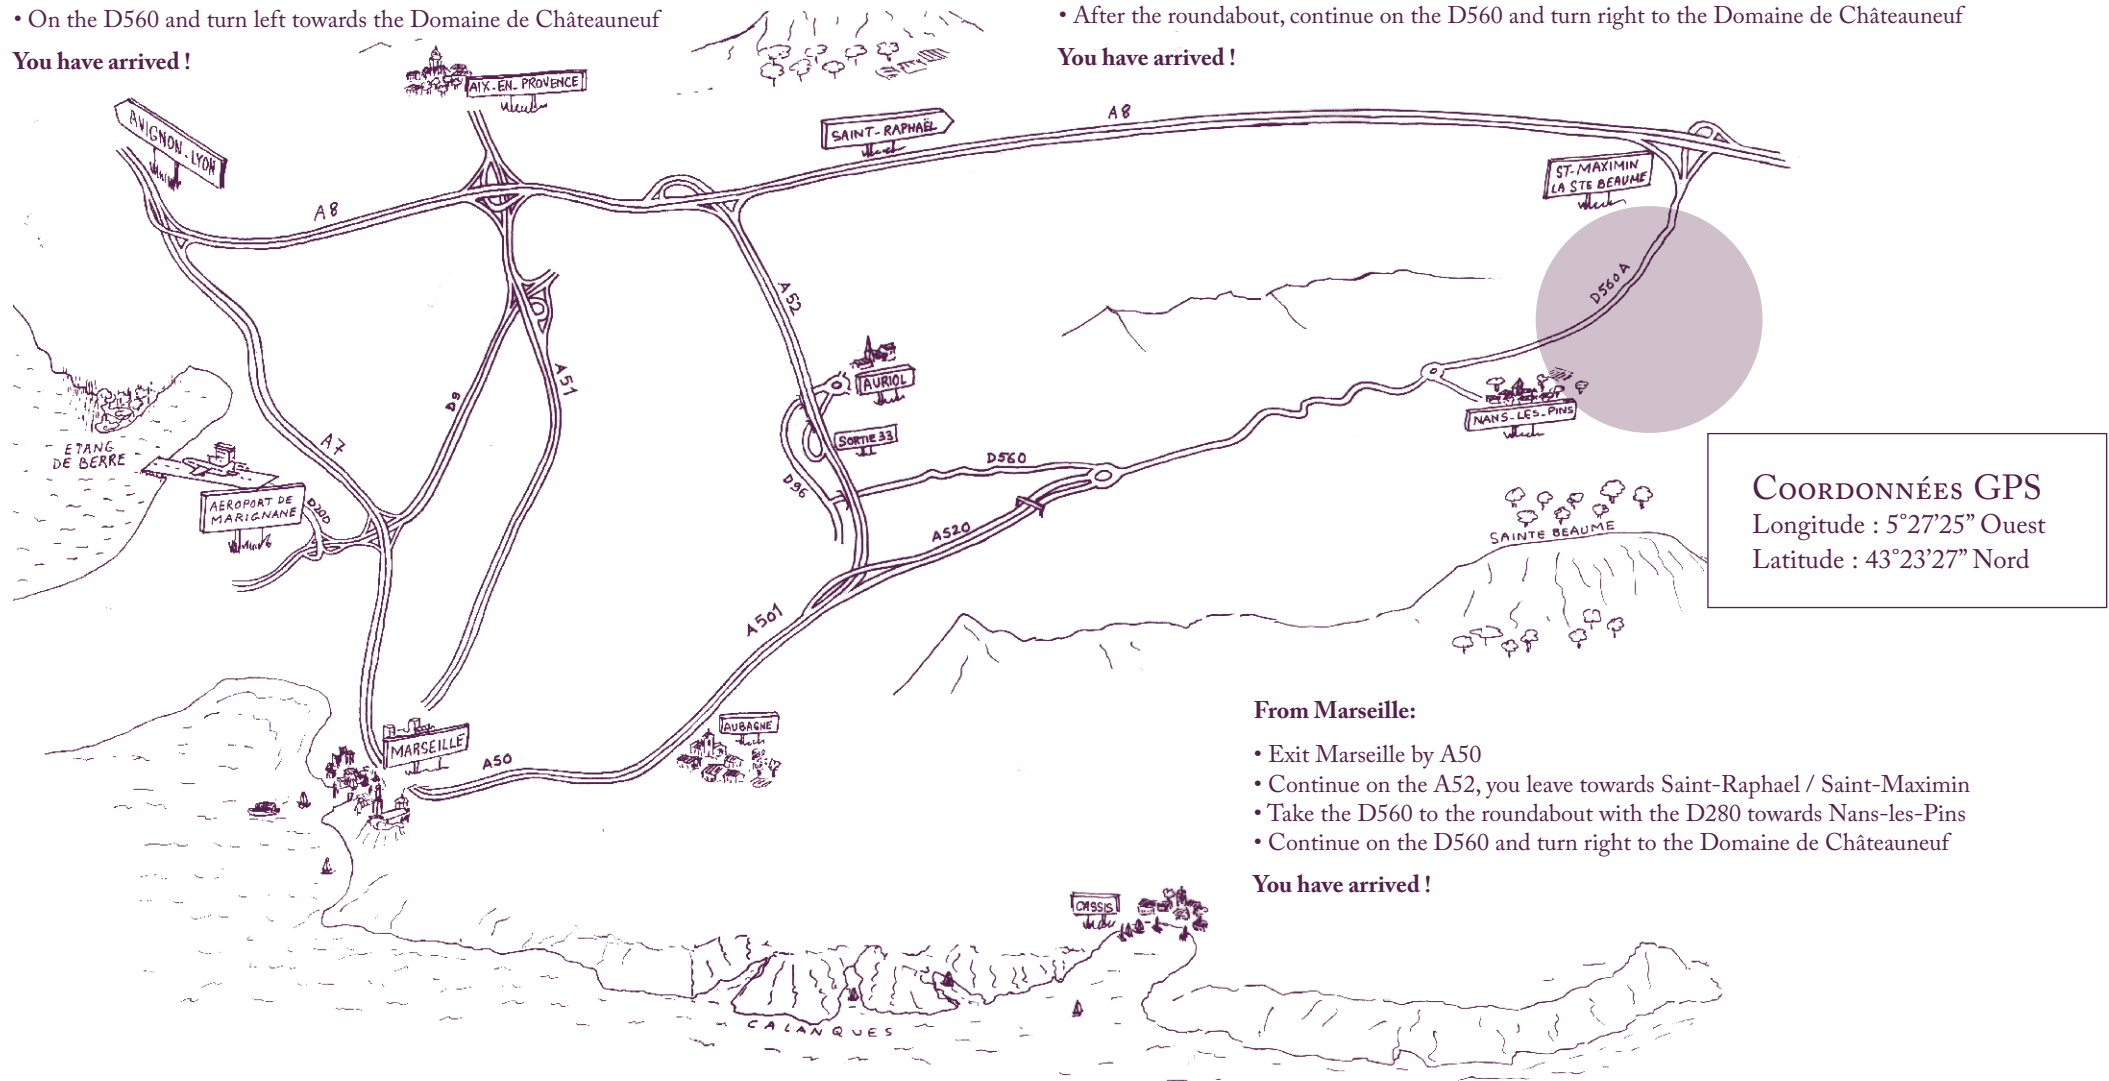

Domaine de Châteauneuf

Domaine de Châteauneuf - Route Nationale 560 - 83860 Nans-les-Pins

The home of seminars
Châteauneuf'

From Marignane airport:

- Take the D20D
- Follow signs "A7 / Marseille / Aix-en-Provence / Fos-sur-Mer" to join D20
- Take the D9 and A51 direction "Aix-en-Provence"
- Take the A8 direction "Toulon / Nice"
- Take exit 34 "Saint-Maximin-la-Sainte-Baume"
- Take the D560A and D560 direction "Marseille"
- On the D560 and turn left towards the Domaine de Châteauneuf

You have arrived !

From Aix-en-Provence:

- Exit Aix-en-Provence on the D17 to join the A8 towards Saint Raphael
- Continue on the A52 and take exit 33
- Then join the D96, then the D560 to the roundabout with the D280 towards Nans-les-Pins
- After the roundabout, continue on the D560 and turn right to the Domaine de Châteauneuf

You have arrived !

From Marseille:

- Exit Marseille by A50
- Continue on the A52, you leave towards Saint-Raphaël / Saint-Maximin
- Take the D560 to the roundabout with the D280 towards Nans-les-Pins
- Continue on the D560 and turn right to the Domaine de Châteauneuf