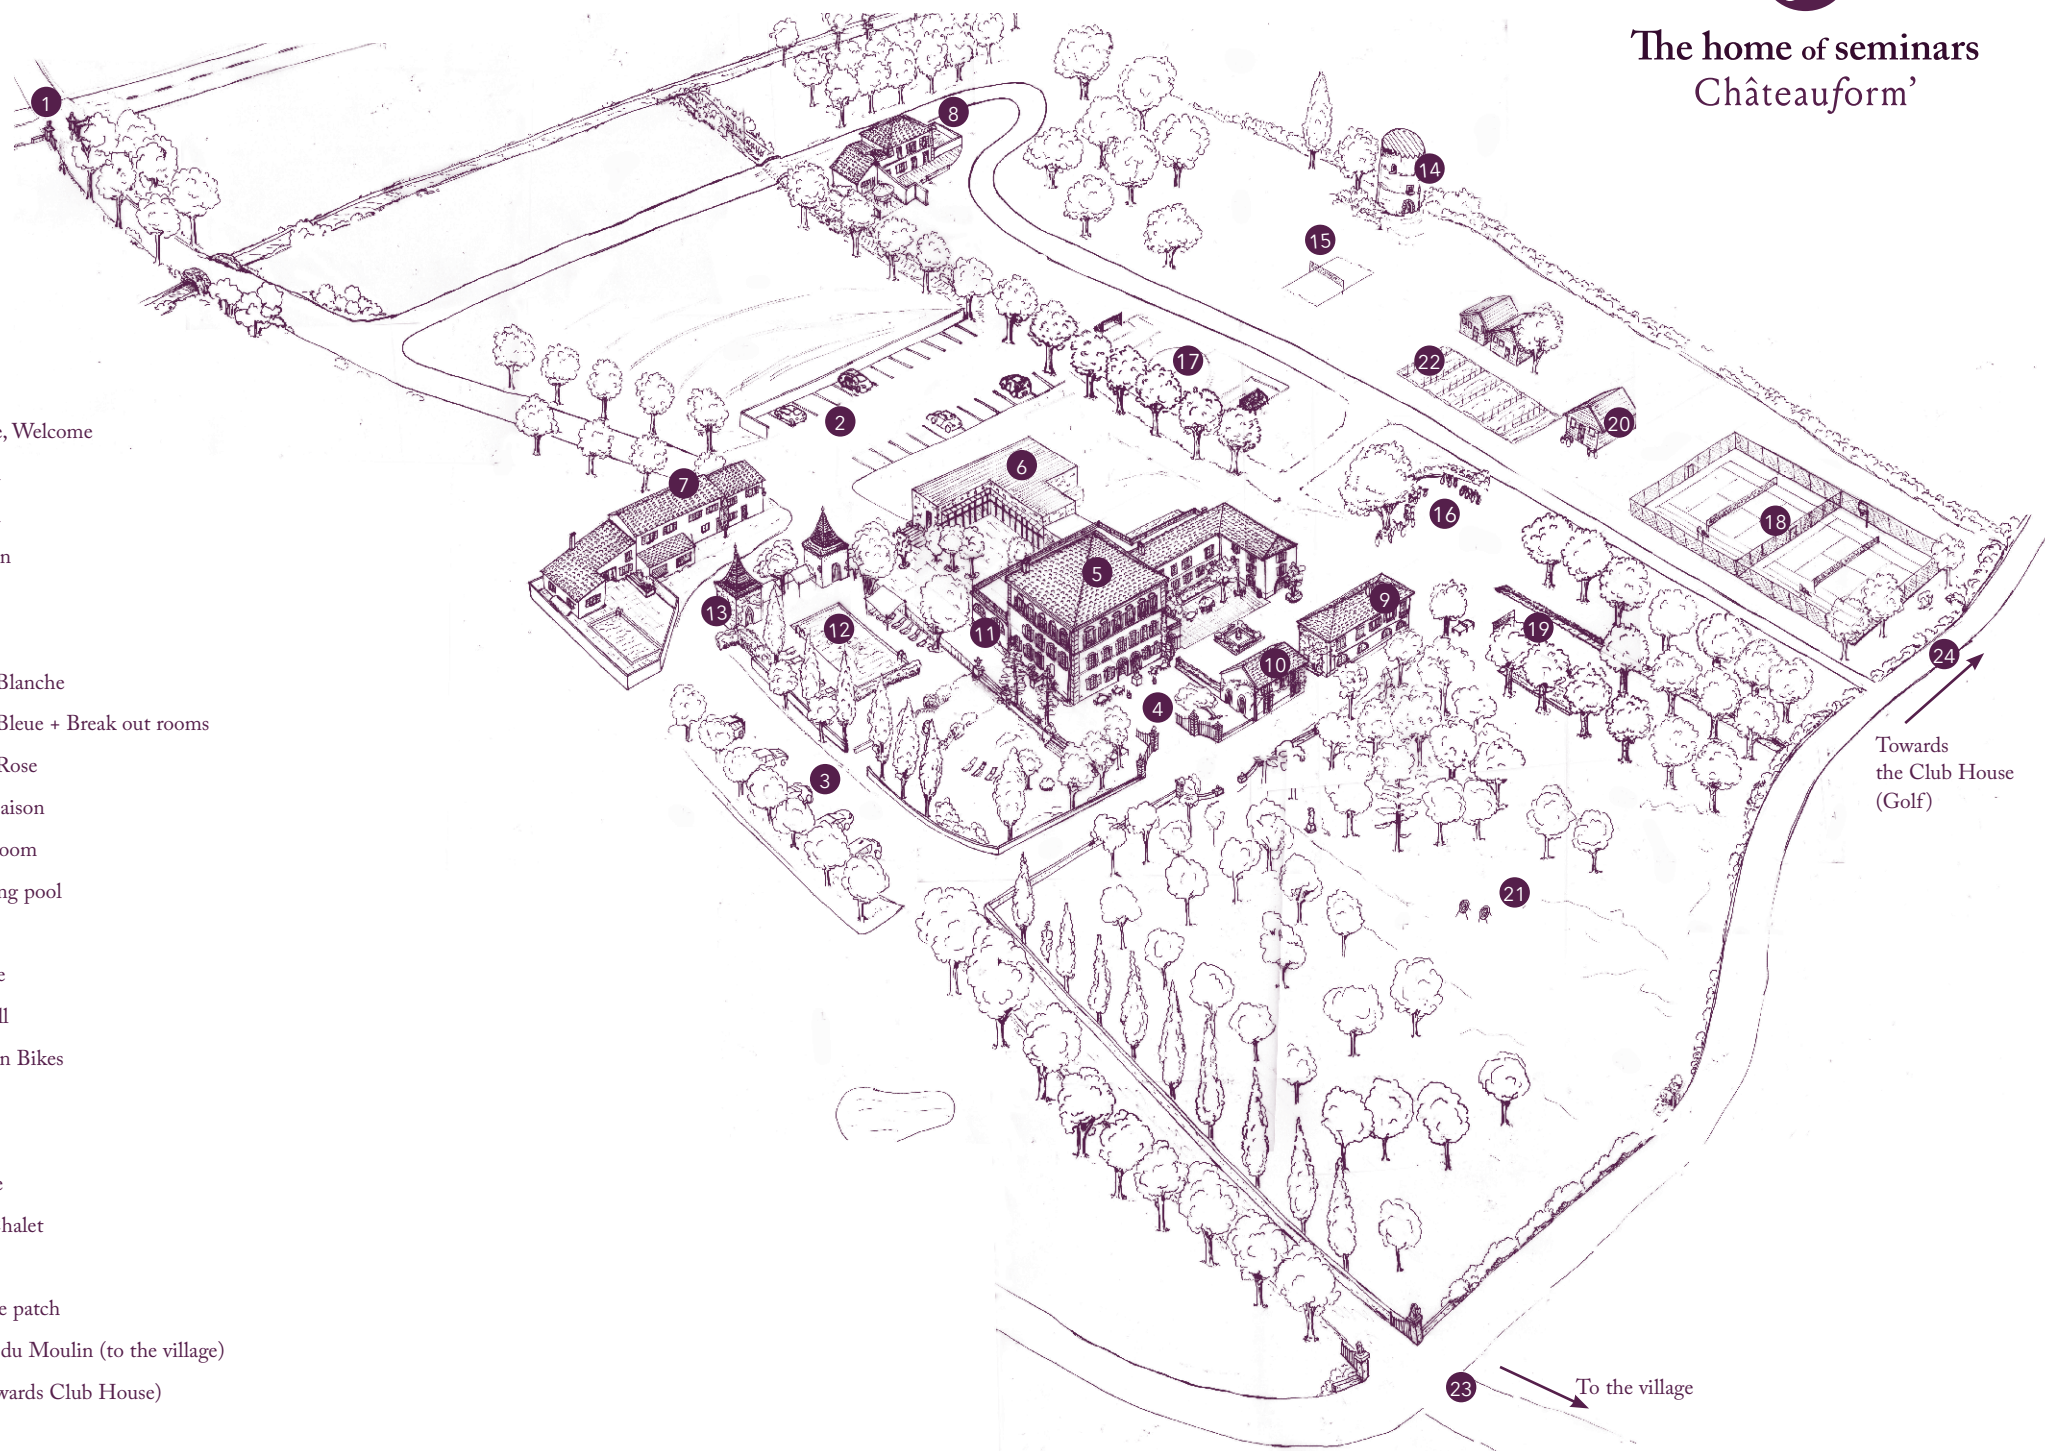

# Châteauform' Domaine de Châteauneuf

The home of seminars  
Châteauform'

- 1 Entrance, Welcome
- 2 Car park
- 3 Car park
- 4 Reception
- 5 Bastide
- 6 Plenary
- 7 Maison Blanche
- 8 Maison Bleue + Break out rooms
- 9 Maison Rose
- 10 Petite Maison
- 11 Dining room
- 12 Swimming pool
- 13 Sauna
- 14 Dovecote
- 15 Volleyball
- 16 Mountain Bikes
- 17 Football
- 18 Tennis
- 19 Pétanque
- 20 Sports Chalet
- 21 Archery
- 22 Vegetable patch
- 23 Chemin du Moulin (to the village)
- 24 Path (towards Club House)

Towards  
the Club House  
(Golf)

To the village