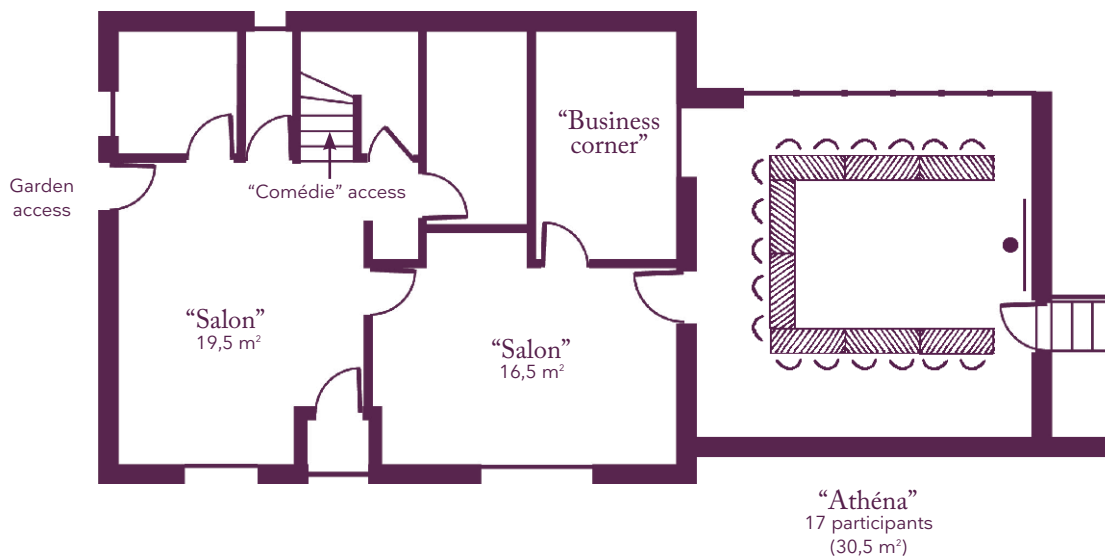

# Your meeting rooms

Room layouts adapted to your specific meeting requirements

“Saint-Leu”  
38 participants  
(56 m<sup>2</sup>)

“Saint-Leu”  
20 participants  
(56 m<sup>2</sup>)

“Saint-Leu”  
30 participants  
(56 m<sup>2</sup>)

“Saint-Leu”  
34 participants  
(56 m<sup>2</sup>)

“le Lavoir”  
20 participants  
(25 m<sup>2</sup>)

“le Lavoir”  
24 participants  
(25 m<sup>2</sup>)

The home of seminars  
Châteauform'

Château de Nointel

# Your meeting rooms

Room layouts adapted to your specific meeting requirements

The home of seminars  
Châteauform'

Château de Nointel

# Your meeting rooms

Room layouts adapted to your specific meeting requirements

“Céres”  
8 participants  
(29 m<sup>2</sup>)

“Céres”  
12 participants  
(29 m<sup>2</sup>)

“Céres”  
8 participants  
(29 m<sup>2</sup>)