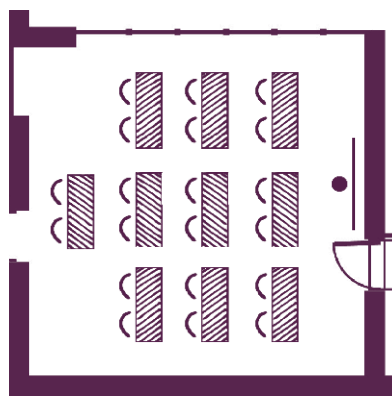

# Your meeting rooms

Room layouts adapted to your specific meeting requirements

“Saint-Leu”  
38 participants  
(56 m<sup>2</sup>)

“Saint-Leu”  
20 participants  
(56 m<sup>2</sup>)

“Saint-Leu”  
30 participants  
(56 m<sup>2</sup>)

“Saint-Leu”  
34 participants  
(56 m<sup>2</sup>)

“le Lavoir”  
20 participants  
(25 m<sup>2</sup>)

“le Lavoir”  
24 participants  
(25 m<sup>2</sup>)

The home of seminars  
Châteauform'

Château de Nointel

# Your meeting rooms

Room layouts adapted to your specific meeting requirements

The home of seminars  
Châteauform'

Château de Nointel