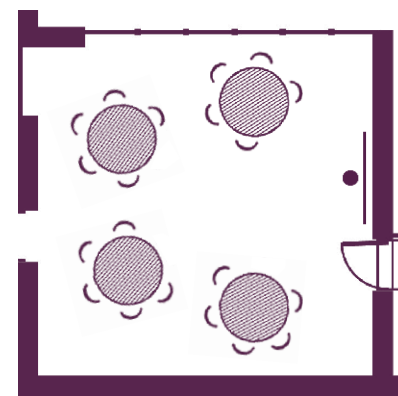

# Your meeting rooms

Room layouts adapted to your specific meeting requirements

“Saint-Leu”  
38 participants  
(56 m<sup>2</sup>)

“Saint-Leu”  
20 participants  
(56 m<sup>2</sup>)

“Saint-Leu”  
30 participants  
(56 m<sup>2</sup>)

# Your meeting rooms

Room layouts adapted to your specific meeting requirements

The home of seminars  
Châteauform'

Château de Nointel