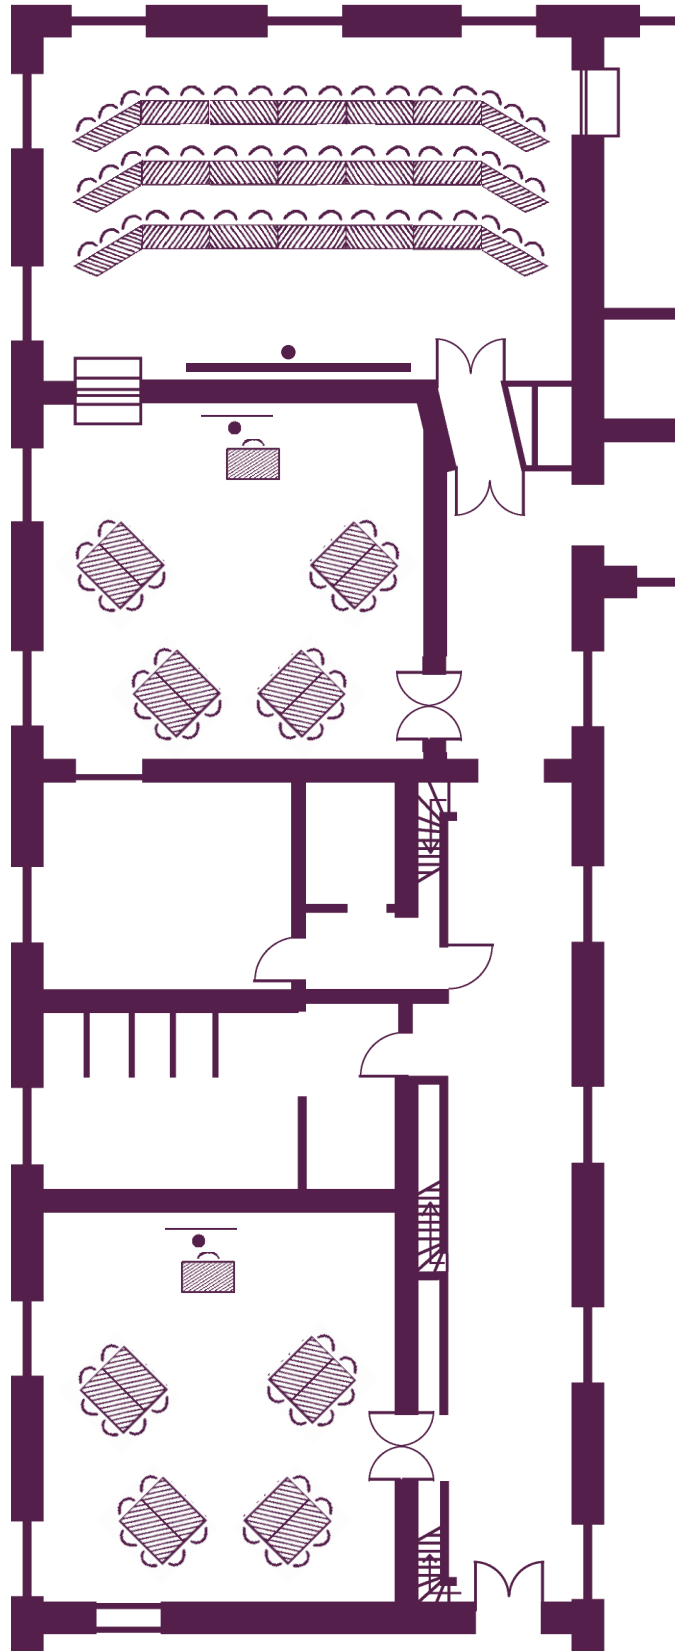

Your meeting rooms

Room layouts adapted to your specific meeting requirements

Bacchus
26 participants
(96 m²; 8 m x 11,8 m)

Bacchus
42 participants
(96 m²; 8 m x 11,8 m)

Spätburgunder
20 participants
(65 m²; 8,3 m x 7,7 m)

Müller Thurgäu
48 participants
(98 m²; 12,5 m x 7,9 m)

Riesling
30 participants
(70 m²; 8,1 m x 8,7 m)

Sauvignon Blanc
30 participants
(70 m²; 8,1 m x 9 m)

The home of seminars
Châteauform'

Schloss Löwenstein

Your meeting rooms

Room layouts adapted to your specific meeting requirements

Müller Thurgäu
48 participants
(98 m²; 12,5 m x 7,9 m)

Riesling
24 participants
(70 m²; 8,1 m x 8,7 m)

Sauvignon Blanc
24 participants
(70 m²; 8,1 m x 9 m)

The home of seminars
Châteauform'

Schloss Löwenstein

Your meeting rooms

Room layouts adapted to your specific meeting requirements

Müller Thurgäu
48 participants
(98 m²; 12,5 m x 7,9 m)

Riesling
45 participants
(70 m²; 8,1 m x 8,7 m)