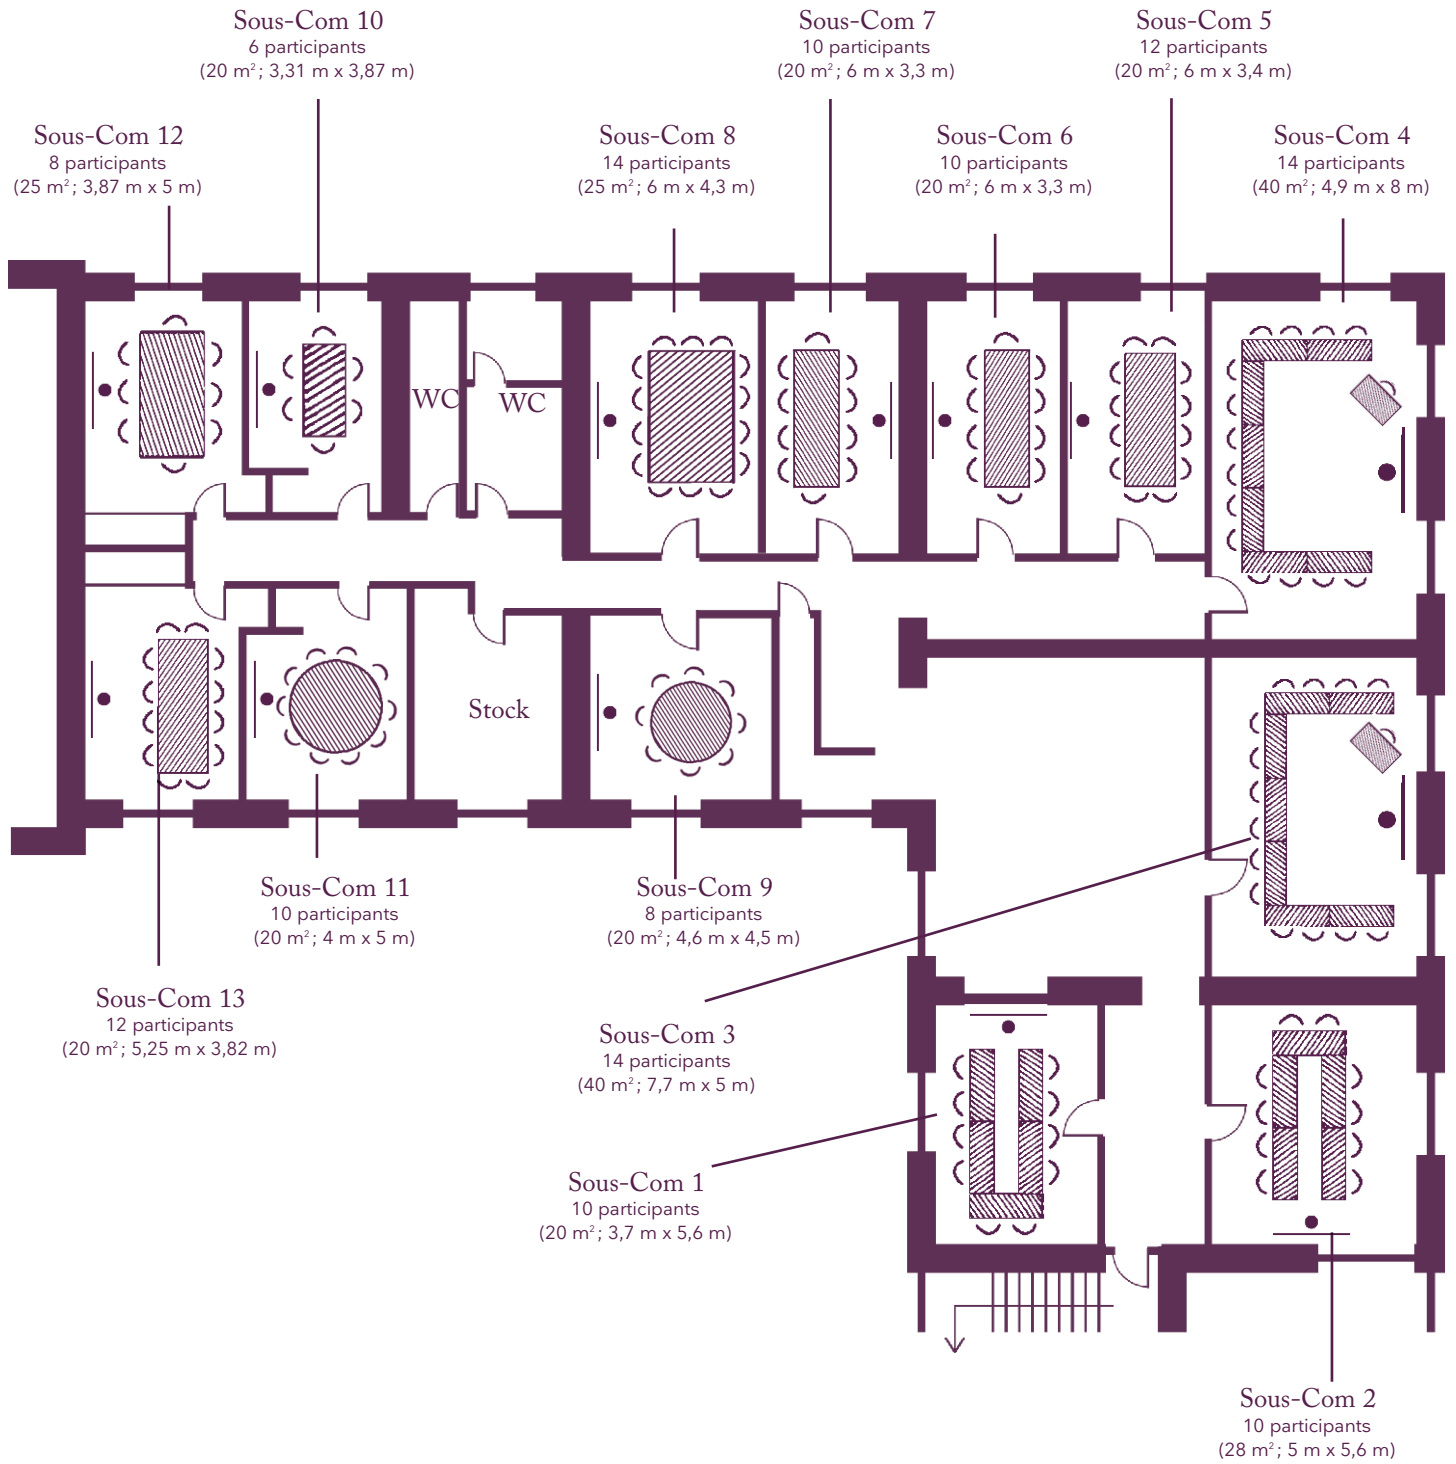

The home of seminars
Châteauform'

Schloss Löwenstein

Your meeting rooms

Room layouts adapted to your specific meeting requirements

Müller Thurgäu
48 participants
(98 m²; 12,5 m x 7,9 m)

Riesling
45 participants
(70 m²; 8,1 m x 8,7 m)

Sauvignon Blanc
40 participant
(70 m²; 8,1 m x 9 m)

The home of seminars
Châteauform'

Schloss Löwenstein

Your meeting rooms

Room layouts adapted to your specific meeting requirements

Your meeting rooms

Room layouts adapted to your specific meeting requirements

The home of seminars
Châteauform'

Schloss Löwenstein

Your meeting rooms

Room layouts adapted to your specific meeting requirements

Sylvaner
72 participants
(175 m² ; 11 m x 16 m)

Chardonnay
40 participants
(67 m² ; ø 11 m)

Sylvaner
40 participants
(175 m² ; 11 m x 16 m)

The home of seminars
Châteauform'

Schloss Löwenstein

Your meeting rooms

Room layouts adapted to your specific meeting requirements

Sylvaner
65 participants
(175 m²; 11 m x 16 m)