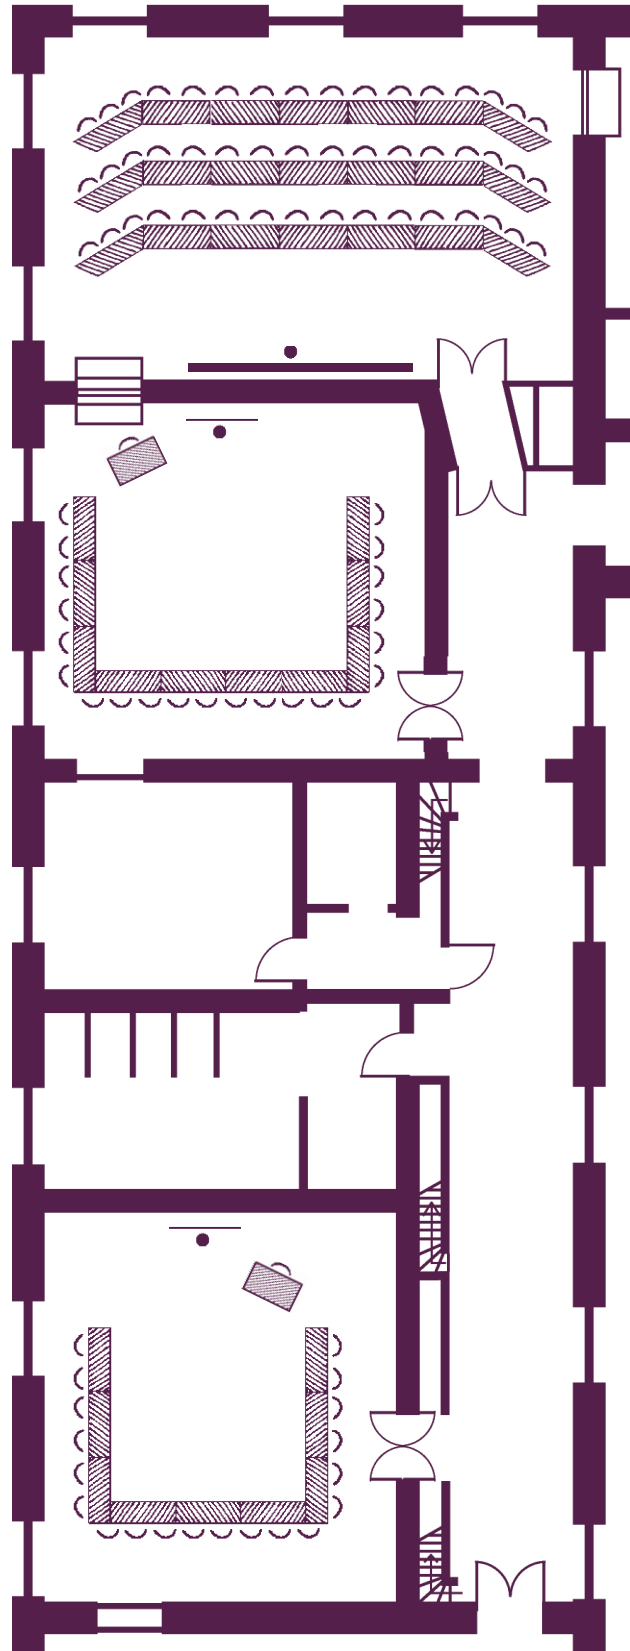

Your meeting rooms

Room layouts adapted to your specific meeting requirements

Bacchus
26 participants
(96 m²; 8 m x 11,8 m)

Bacchus
42 participants
(96 m²; 8 m x 11,8 m)

Spätburgunder
20 participants
(65 m²; 8,3 m x 7,7 m)

Spätburgunder
30 participants
(65 m²; 8,3 m x 7,7 m)

Your meeting rooms

Room layouts adapted to your specific meeting requirements

Bacchus
36 participants
(96 m²; 8 m x 11,8 m)

Bacchus
60 participants
(96 m²; 8 m x 11,8 m)

Spätburgunder
24 participants
(65 m²; 8,3 m x 7,7 m)

Spätburgunder
40 participants
(65 m²; 8,3 m x 7,7 m)

Your meeting rooms

Room layouts adapted to your specific meeting requirements

Müller Thurgäu
48 participants
(98 m²; 12,5 m x 7,9 m)

Riesling
22 participants
(70 m²; 8,1 m x 8,7 m)

Sauvignon Blanc
20 participants
(70 m²; 8,1 m x 9 m)

The home of seminars
Châteauform'

Schloss Löwenstein

Your meeting rooms

Room layouts adapted to your specific meeting requirements