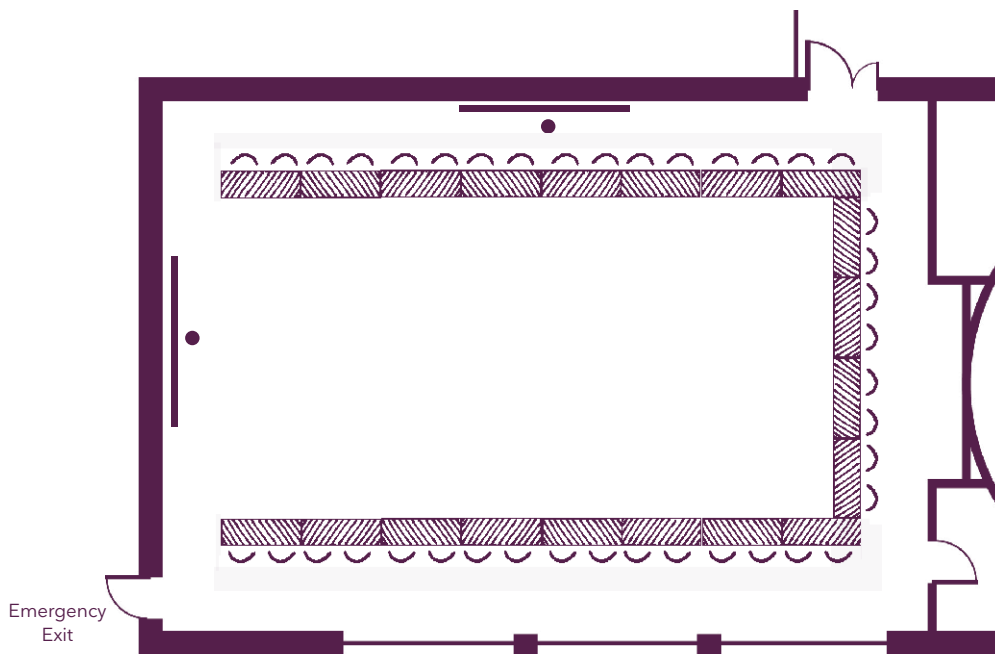

Sauvignon Blanc
40 participant
(70 m²; 8,1 m x 9 m)

The home of seminars
Châteauform'

Schloss Löwenstein

Your meeting rooms

Room layouts adapted to your specific meeting requirements

Your meeting rooms

Room layouts adapted to your specific meeting requirements

The home of seminars
Châteauform'

Schloss Löwenstein

Your meeting rooms

Room layouts adapted to your specific meeting requirements

Sylvaner
72 participants
(175 m² ; 11 m x 16 m)

Chardonnay
40 participants
(67 m² ; ø 11 m)

Sylvaner
40 participants
(175 m² ; 11 m x 16 m)

The home of seminars
Châteauform'

Schloss Löwenstein

Your meeting rooms

Room layouts adapted to your specific meeting requirements

Sylvaner
65 participants
(175 m²; 11 m x 16 m)

Sylvaner
100 participants
(175 m²; 11 m x 16 m)