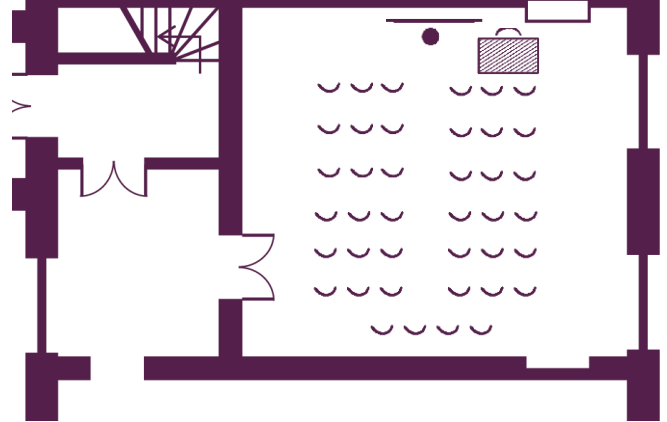

Your meeting rooms

Room layouts adapted to your specific meeting requirements

Bacchus
26 participants
(96 m²; 8 m x 11,8 m)

Bacchus
42 participants
(96 m²; 8 m x 11,8 m)

Spätburgunder
20 participants
(65 m²; 8,3 m x 7,7 m)

Spätburgunder
30 participants
(65 m²; 8,3 m x 7,7 m)

Your meeting rooms

Room layouts adapted to your specific meeting requirements

Bacchus
36 participants
(96 m²; 8 m x 11,8 m)

Bacchus
60 participants
(96 m²; 8 m x 11,8 m)

Spätburgunder
24 participants
(65 m²; 8,3 m x 7,7 m)

Spätburgunder
40 participants
(65 m²; 8,3 m x 7,7 m)

Your meeting rooms

Room layouts adapted to your specific meeting requirements

Müller Thurgäu
48 participants
(98 m²; 12,5 m x 7,9 m)

Riesling
22 participants
(70 m²; 8,1 m x 8,7 m)

Sauvignon Blanc
20 participants
(70 m²; 8,1 m x 9 m)

The home of seminars
Châteauform'

Schloss Löwenstein

Your meeting rooms

Room layouts adapted to your specific meeting requirements