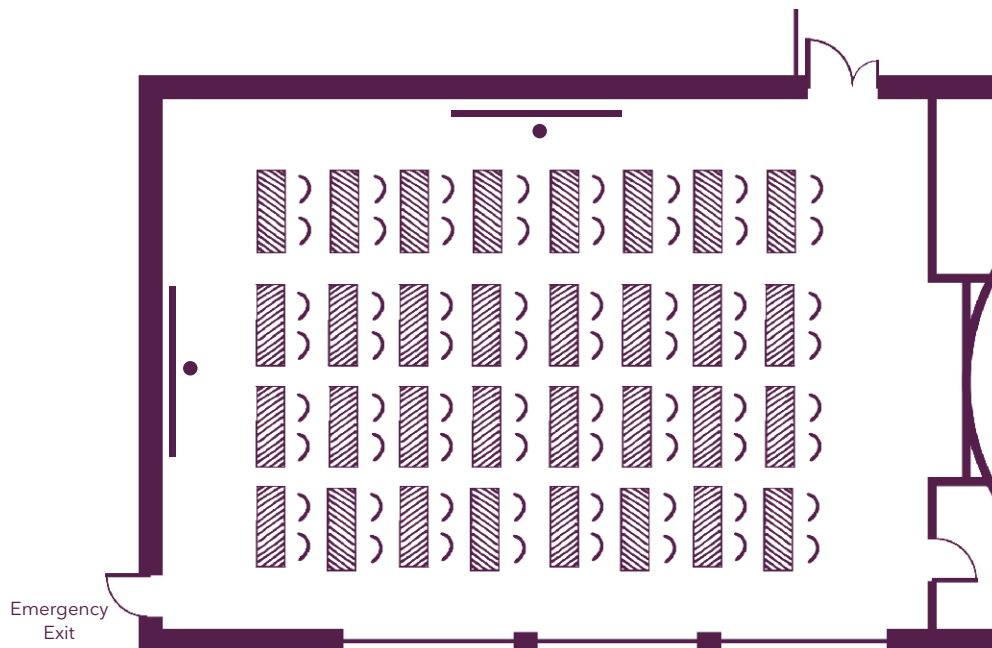

The home of seminars
Châteauform'

Schloss Löwenstein

Your meeting rooms

Room layouts adapted to your specific meeting requirements

Sylvaner
72 participants
(175 m² ; 11 m x 16 m)

Chardonnay
40 participants
(67 m² ; ø 11 m)

Sylvaner
40 participants
(175 m² ; 11 m x 16 m)

The home of seminars
Châteauform'

Schloss Löwenstein

Your meeting rooms

Room layouts adapted to your specific meeting requirements

Sylvaner
65 participants
(175 m²; 11 m x 16 m)

Sylvaner
100 participants
(175 m²; 11 m x 16 m)