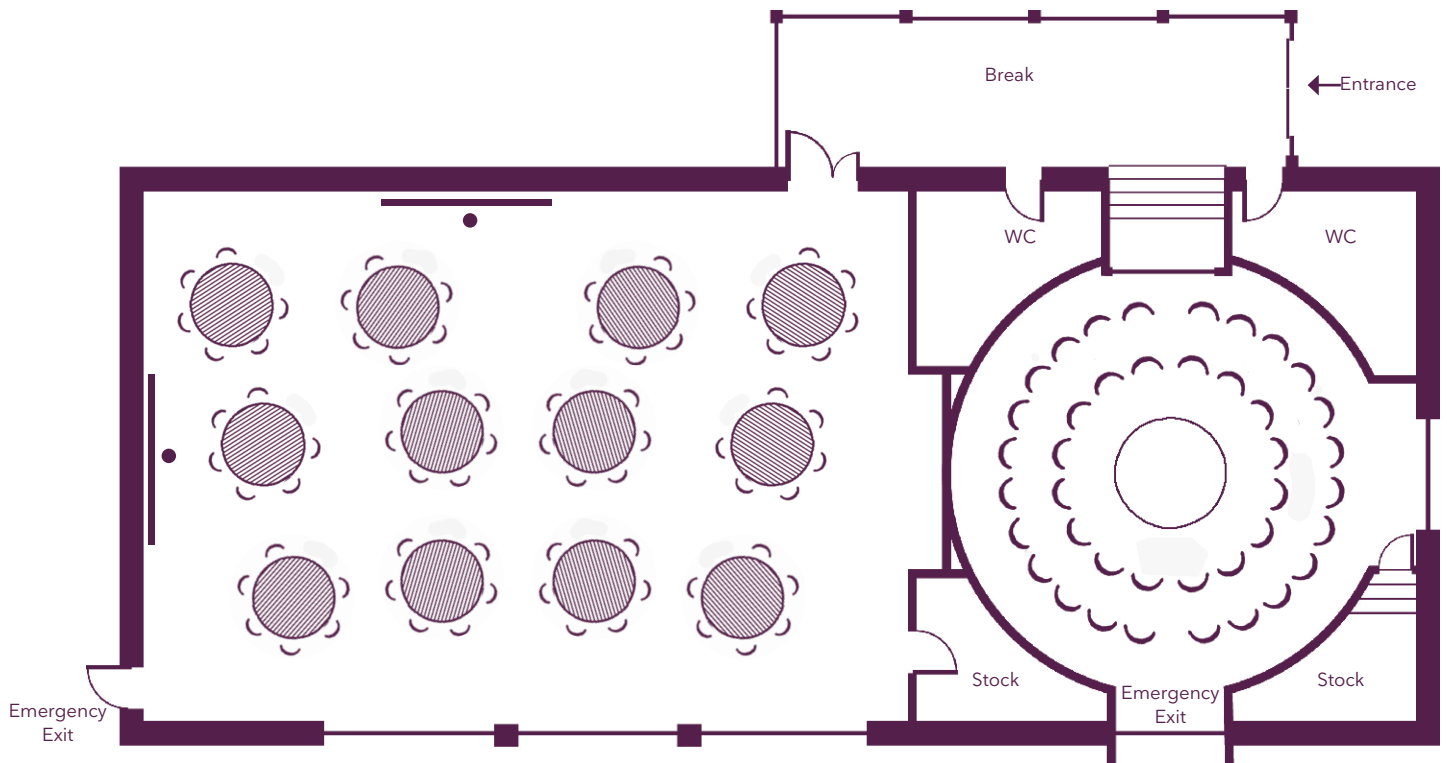

The home of seminars
Châteauform'

Schloss Löwenstein

Your meeting rooms

Room layouts adapted to your specific meeting requirements

Müller Thurgäu
48 participants
(98 m²; 12,5 m x 7,9 m)

Riesling
45 participants
(70 m²; 8,1 m x 8,7 m)

Sauvignon Blanc
40 participant
(70 m²; 8,1 m x 9 m)

The home of seminars
Châteauform'

Schloss Löwenstein

Your meeting rooms

Room layouts adapted to your specific meeting requirements

Your meeting rooms

Room layouts adapted to your specific meeting requirements

The home of seminars
Châteauform'

Schloss Löwenstein

Your meeting rooms

Room layouts adapted to your specific meeting requirements

Sylvaner
72 participants
(175 m² ; 11 m x 16 m)

Chardonnay
40 participants
(67 m² ; ø 11 m)

Sylvaner
40 participants
(175 m² ; 11 m x 16 m)

The home of seminars
Châteauform'

Schloss Löwenstein

Your meeting rooms

Room layouts adapted to your specific meeting requirements

Sylvaner
65 participants
(175 m²; 11 m x 16 m)