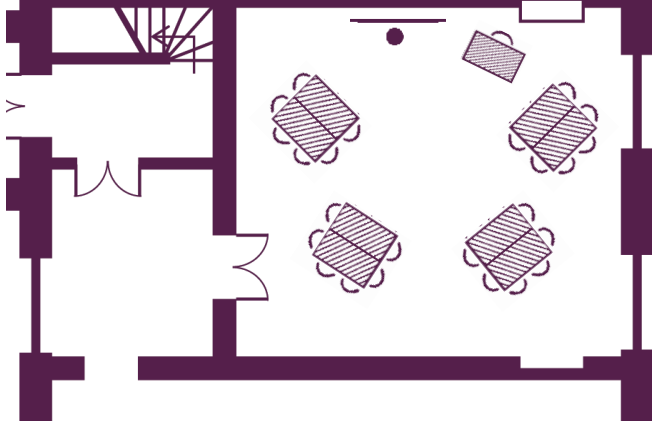

Your meeting rooms

Room layouts adapted to your specific meeting requirements

Bacchus
26 participants
(96 m²; 8 m x 11,8 m)

Bacchus
42 participants
(96 m²; 8 m x 11,8 m)

Spätburgunder
20 participants
(65 m²; 8,3 m x 7,7 m)

Spätburgunder
30 participants
(65 m²; 8,3 m x 7,7 m)

Your meeting rooms

Room layouts adapted to your specific meeting requirements

Bacchus
36 participants
(96 m²; 8 m x 11,8 m)

Bacchus
60 participants
(96 m²; 8 m x 11,8 m)

Spätburgunder
24 participants
(65 m²; 8,3 m x 7,7 m)

Spätburgunder
40 participants
(65 m²; 8,3 m x 7,7 m)

Your meeting rooms

Room layouts adapted to your specific meeting requirements

Müller Thurgäu
48 participants
(98 m²; 12,5 m x 7,9 m)

Riesling
22 participants
(70 m²; 8,1 m x 8,7 m)

Sauvignon Blanc
20 participants
(70 m²; 8,1 m x 9 m)

The home of seminars
Châteauform'

Schloss Löwenstein

Your meeting rooms

Room layouts adapted to your specific meeting requirements