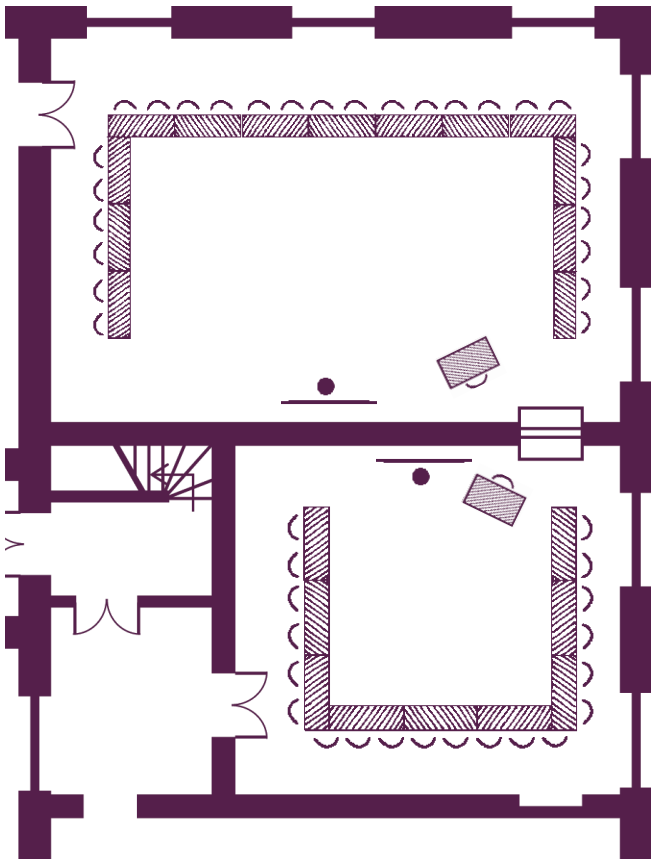

Your meeting rooms

Room layouts adapted to your specific meeting requirements

Bacchus
26 participants
(96 m²; 8 m x 11,8 m)

Bacchus
42 participants
(96 m²; 8 m x 11,8 m)

Spätburgunder
20 participants
(65 m²; 8,3 m x 7,7 m)

Spätburgunder
30 participants
(65 m²; 8,3 m x 7,7 m)

Your meeting rooms

Room layouts adapted to your specific meeting requirements

Bacchus
36 participants
(96 m²; 8 m x 11,8 m)

Bacchus
60 participants
(96 m²; 8 m x 11,8 m)

Spätburgunder
24 participants
(65 m²; 8,3 m x 7,7 m)

Spätburgunder
40 participants
(65 m²; 8,3 m x 7,7 m)

Your meeting rooms

Room layouts adapted to your specific meeting requirements

Müller Thurgäu
48 participants
(98 m²; 12,5 m x 7,9 m)

Riesling
22 participants
(70 m²; 8,1 m x 8,7 m)

Sauvignon Blanc
20 participants
(70 m²; 8,1 m x 9 m)

The home of seminars
Châteauform'

Schloss Löwenstein

Your meeting rooms

Room layouts adapted to your specific meeting requirements