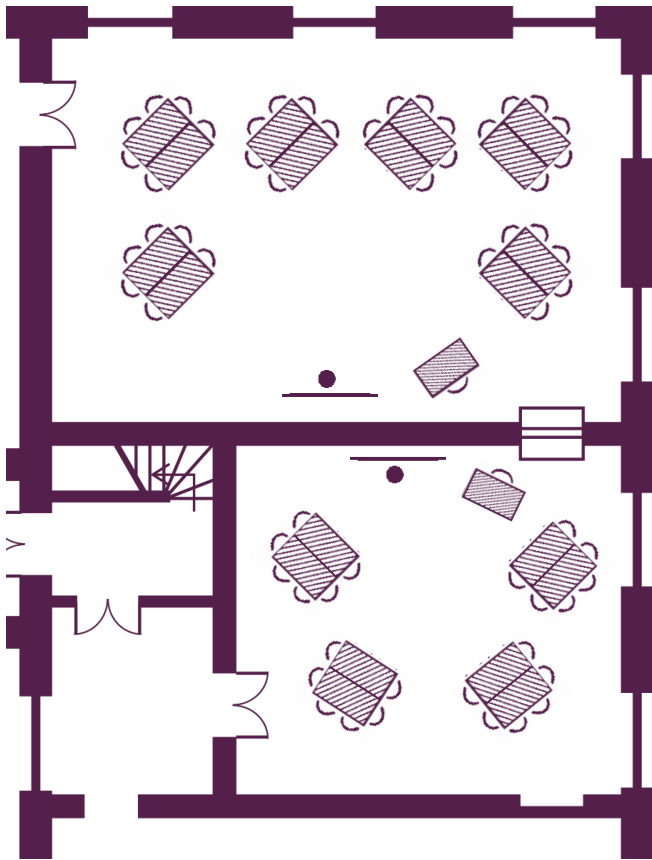

Your meeting rooms

Room layouts adapted to your specific meeting requirements

Bacchus
26 participants
(96 m²; 8 m x 11,8 m)

Bacchus
42 participants
(96 m²; 8 m x 11,8 m)

Spätburgunder
20 participants
(65 m²; 8,3 m x 7,7 m)

Spätburgunder
30 participants
(65 m²; 8,3 m x 7,7 m)

Your meeting rooms

Room layouts adapted to your specific meeting requirements

Bacchus
36 participants
(96 m²; 8 m x 11,8 m)

Bacchus
60 participants
(96 m²; 8 m x 11,8 m)

Spätburgunder
24 participants
(65 m²; 8,3 m x 7,7 m)

Spätburgunder
40 participants
(65 m²; 8,3 m x 7,7 m)

Your meeting rooms

Room layouts adapted to your specific meeting requirements

Müller Thurgäu
48 participants
(98 m²; 12,5 m x 7,9 m)

Riesling
22 participants
(70 m²; 8,1 m x 8,7 m)

Sauvignon Blanc
20 participants
(70 m²; 8,1 m x 9 m)

The home of seminars
Châteauform'

Schloss Löwenstein

Your meeting rooms

Room layouts adapted to your specific meeting requirements