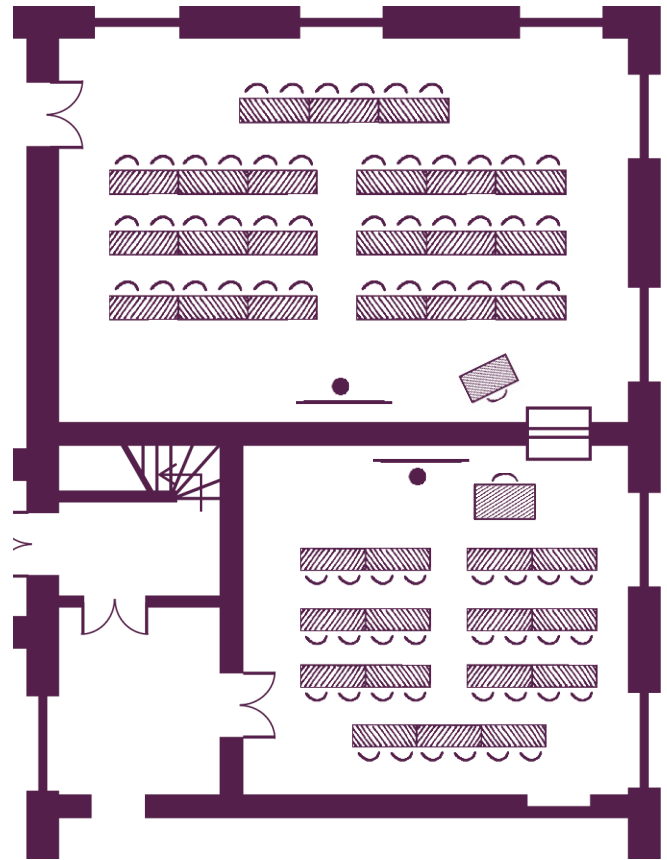

Your meeting rooms

Room layouts adapted to your specific meeting requirements

Bacchus
26 participants
(96 m²; 8 m x 11,8 m)

Bacchus
42 participants
(96 m²; 8 m x 11,8 m)

Spätburgunder
20 participants
(65 m²; 8,3 m x 7,7 m)

Spätburgunder
30 participants
(65 m²; 8,3 m x 7,7 m)

Your meeting rooms

Room layouts adapted to your specific meeting requirements

Bacchus
36 participants
(96 m²; 8 m x 11,8 m)

Bacchus
60 participants
(96 m²; 8 m x 11,8 m)

Spätburgunder
24 participants
(65 m²; 8,3 m x 7,7 m)

Spätburgunder
40 participants
(65 m²; 8,3 m x 7,7 m)

Your meeting rooms

Room layouts adapted to your specific meeting requirements

Müller Thurgäu
48 participants
(98 m²; 12,5 m x 7,9 m)

Riesling
22 participants
(70 m²; 8,1 m x 8,7 m)

Sauvignon Blanc
20 participants
(70 m²; 8,1 m x 9 m)

The home of seminars
Châteauform'

Schloss Löwenstein

Your meeting rooms

Room layouts adapted to your specific meeting requirements