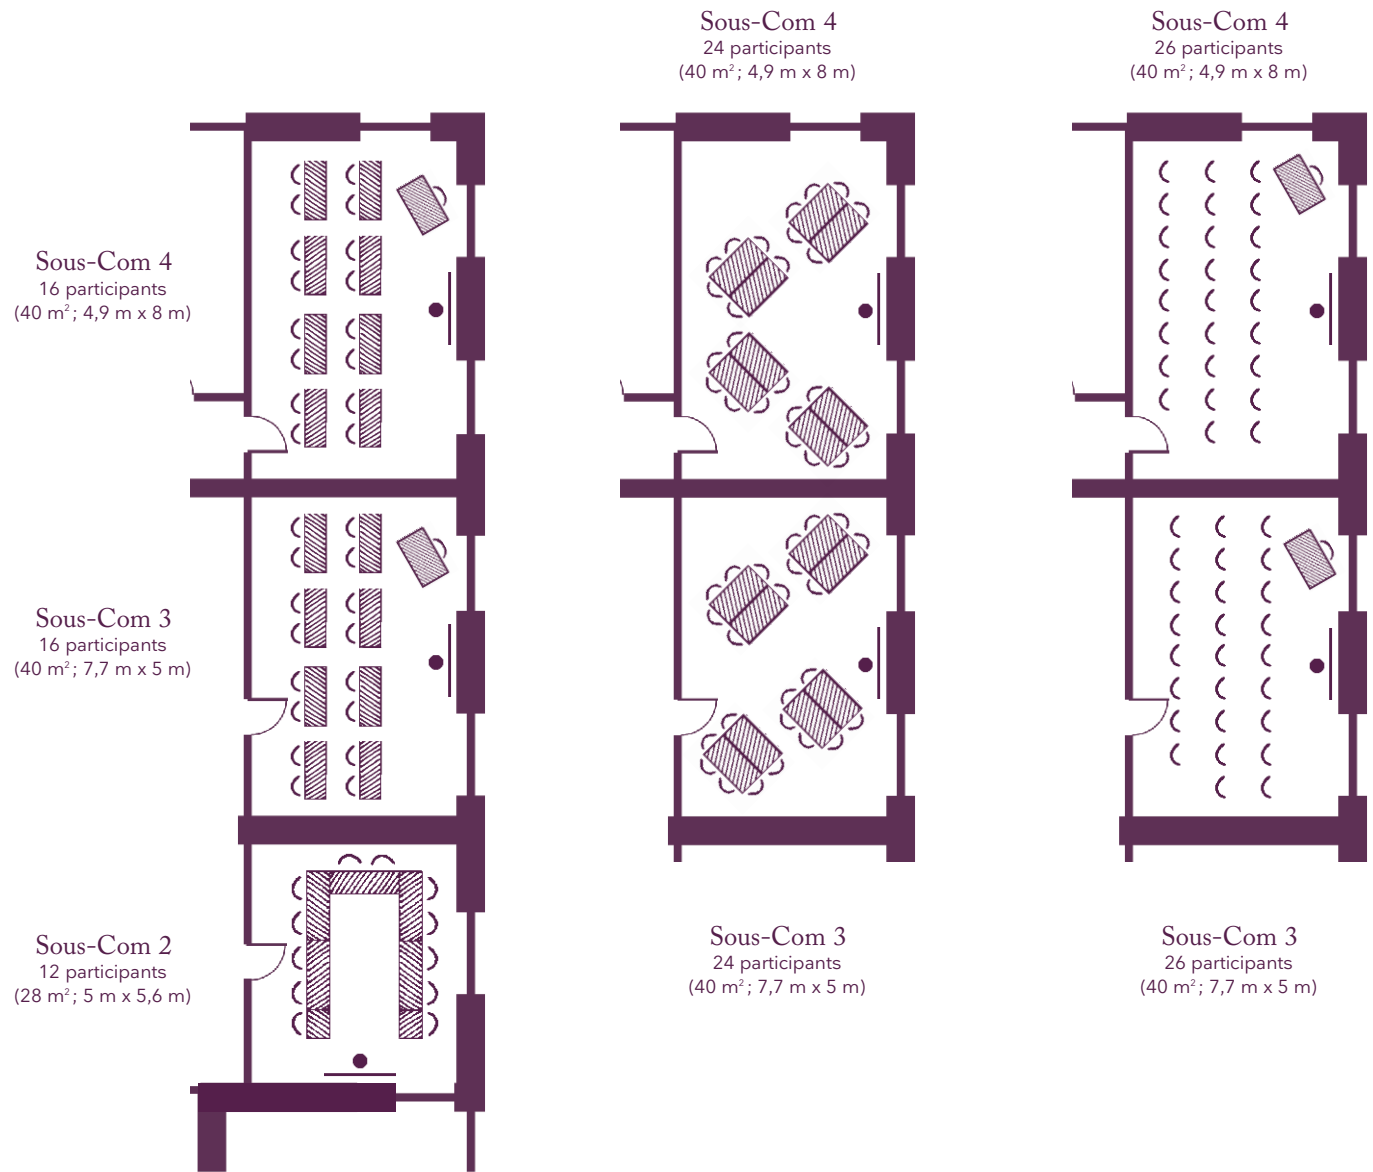

The home of seminars
Châteauform'

Schloss Löwenstein

Your meeting rooms

Room layouts adapted to your specific meeting requirements

Müller Thurgäu
48 participants
(98 m²; 12,5 m x 7,9 m)

Riesling
45 participants
(70 m²; 8,1 m x 8,7 m)

Sauvignon Blanc
40 participant
(70 m²; 8,1 m x 9 m)

The home of seminars
Châteauform'

Schloss Löwenstein

Your meeting rooms

Room layouts adapted to your specific meeting requirements

Your meeting rooms

Room layouts adapted to your specific meeting requirements

The home of seminars
Châteauform'

Schloss Löwenstein

Your meeting rooms

Room layouts adapted to your specific meeting requirements

Sylvaner
72 participants
(175 m² ; 11 m x 16 m)

Chardonnay
40 participants
(67 m² ; ø 11 m)

Sylvaner
40 participants
(175 m² ; 11 m x 16 m)

The home of seminars
Châteauform'

Schloss Löwenstein

Your meeting rooms

Room layouts adapted to your specific meeting requirements

Sylvaner
65 participants
(175 m²; 11 m x 16 m)