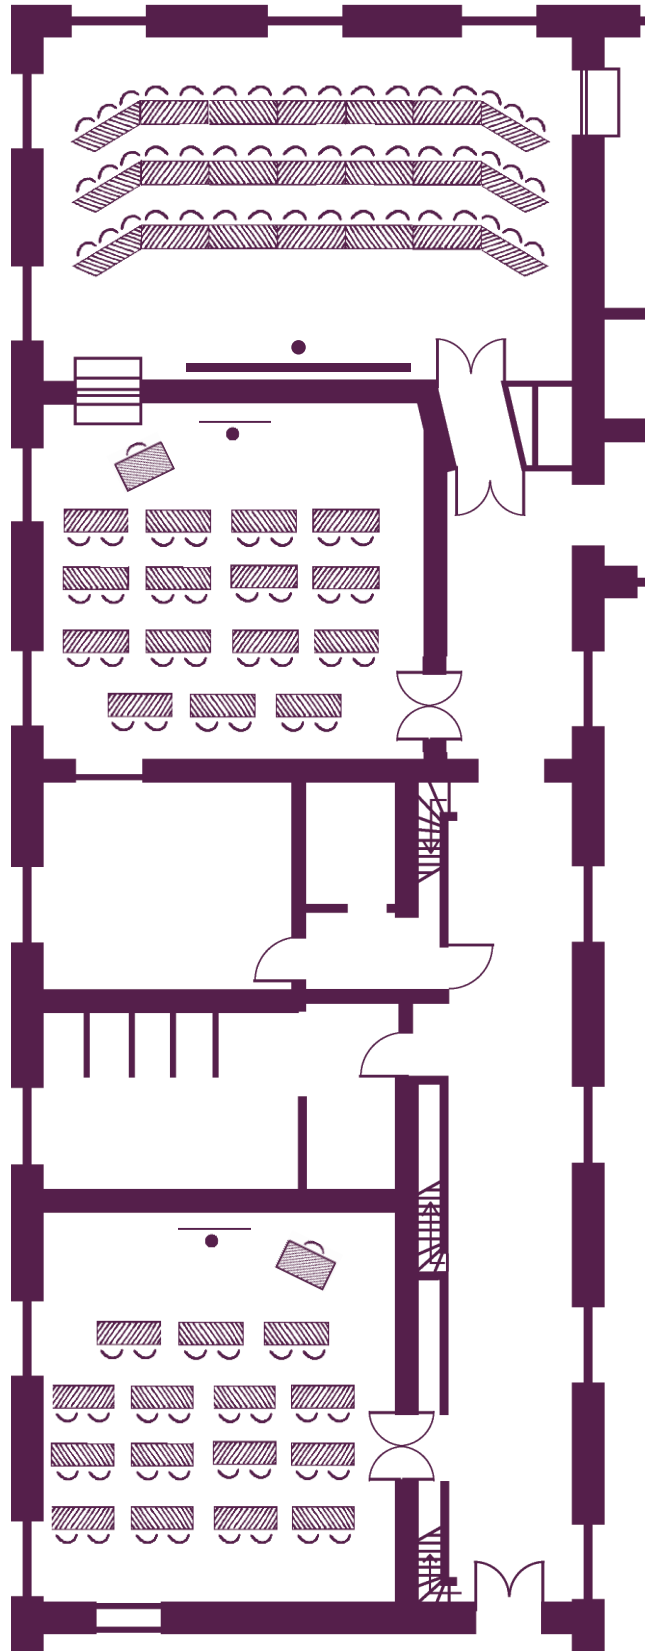

Your meeting rooms

Room layouts adapted to your specific meeting requirements

Müller Thurgäu
48 participants
(98 m²; 12,5 m x 7,9 m)

Riesling
30 participants
(70 m²; 8,1 m x 8,7 m)

Sauvignon Blanc
30 participants
(70 m²; 8,1 m x 9 m)

The home of seminars
Châteauform'

Schloss Löwenstein