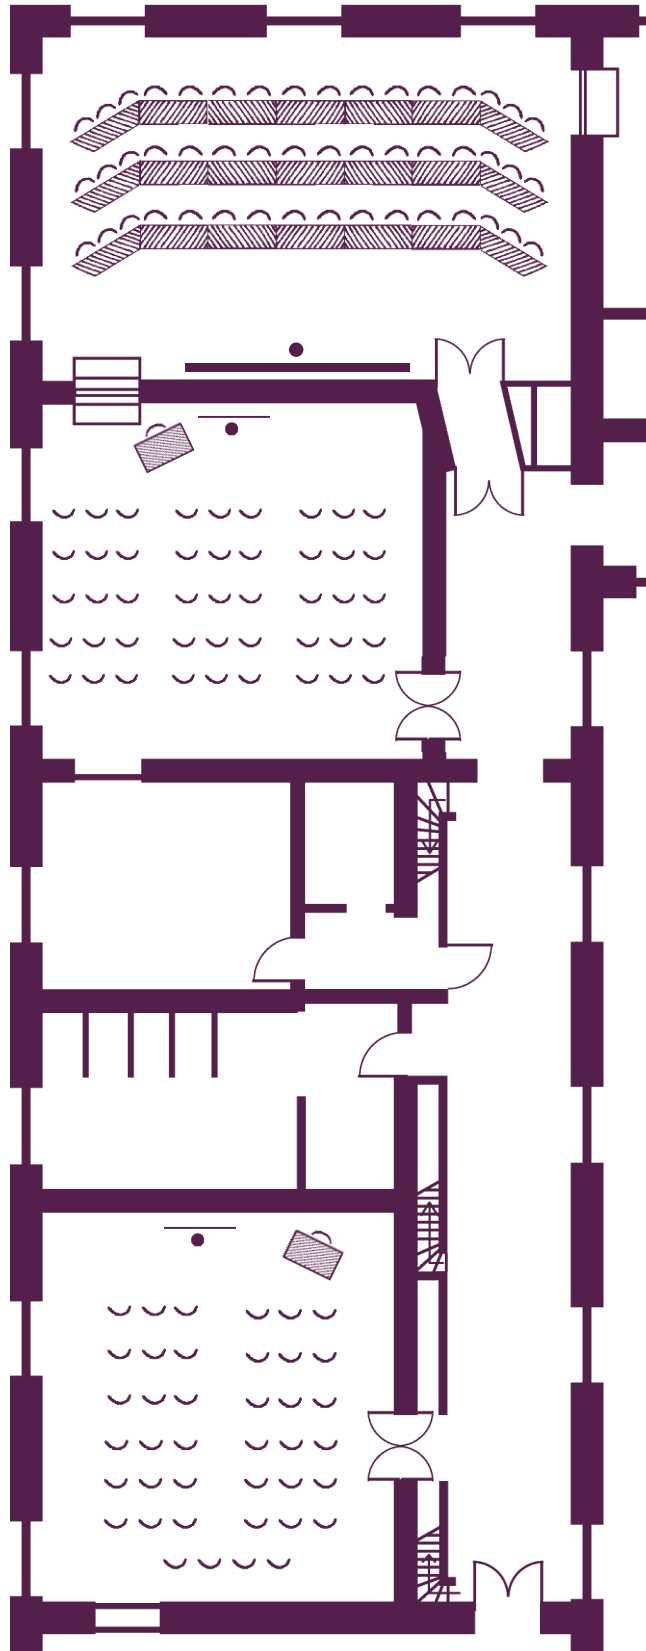

Your meeting rooms

Room layouts adapted to your specific meeting requirements

Müller Thurgäu
48 participants
(98 m²; 12,5 m x 7,9 m)

Riesling
24 participants
(70 m²; 8,1 m x 8,7 m)

Sauvignon Blanc
24 participants
(70 m²; 8,1 m x 9 m)

The home of seminars
Châteauform'

Schloss Löwenstein

Your meeting rooms

Room layouts adapted to your specific meeting requirements

Müller Thurgäu
48 participants
(98 m²; 12,5 m x 7,9 m)

Riesling
45 participants
(70 m²; 8,1 m x 8,7 m)

Sauvignon Blanc
40 participant
(70 m²; 8,1 m x 9 m)

The home of seminars
Châteauform'

Schloss Löwenstein

Your meeting rooms

Room layouts adapted to your specific meeting requirements

Your meeting rooms

Room layouts adapted to your specific meeting requirements

The home of seminars
Châteauform'

Schloss Löwenstein

Your meeting rooms

Room layouts adapted to your specific meeting requirements

Sylvaner
72 participants
(175 m² ; 11 m x 16 m)

Chardonnay
40 participants
(67 m² ; ø 11 m)