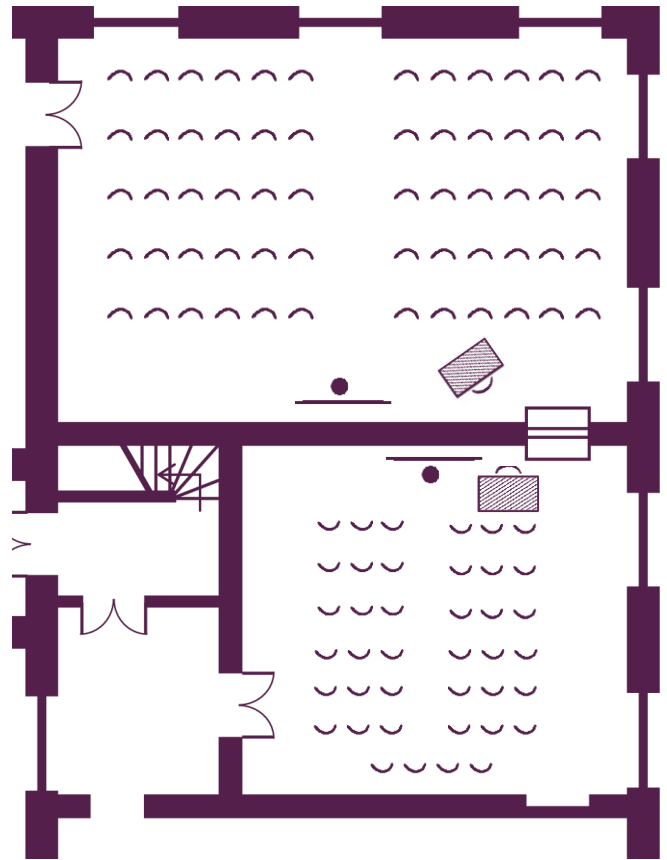

Your meeting rooms

Room layouts adapted to your specific meeting requirements

Bacchus
26 participants
(96 m²; 8 m x 11,8 m)

Bacchus
42 participants
(96 m²; 8 m x 11,8 m)

Spätburgunder
20 participants
(65 m²; 8,3 m x 7,7 m)

Spätburgunder
30 participants
(65 m²; 8,3 m x 7,7 m)

Your meeting rooms

Room layouts adapted to your specific meeting requirements

Bacchus
36 participants
(96 m²; 8 m x 11,8 m)

Bacchus
60 participants
(96 m²; 8 m x 11,8 m)

Spätburgunder
24 participants
(65 m²; 8,3 m x 7,7 m)

Spätburgunder
40 participants
(65 m²; 8,3 m x 7,7 m)

Your meeting rooms

Room layouts adapted to your specific meeting requirements

Müller Thurgäu
48 participants
(98 m²; 12,5 m x 7,9 m)

Riesling
22 participants
(70 m²; 8,1 m x 8,7 m)

Sauvignon Blanc
20 participants
(70 m²; 8,1 m x 9 m)

The home of seminars
Châteauform'

Schloss Löwenstein

Your meeting rooms

Room layouts adapted to your specific meeting requirements