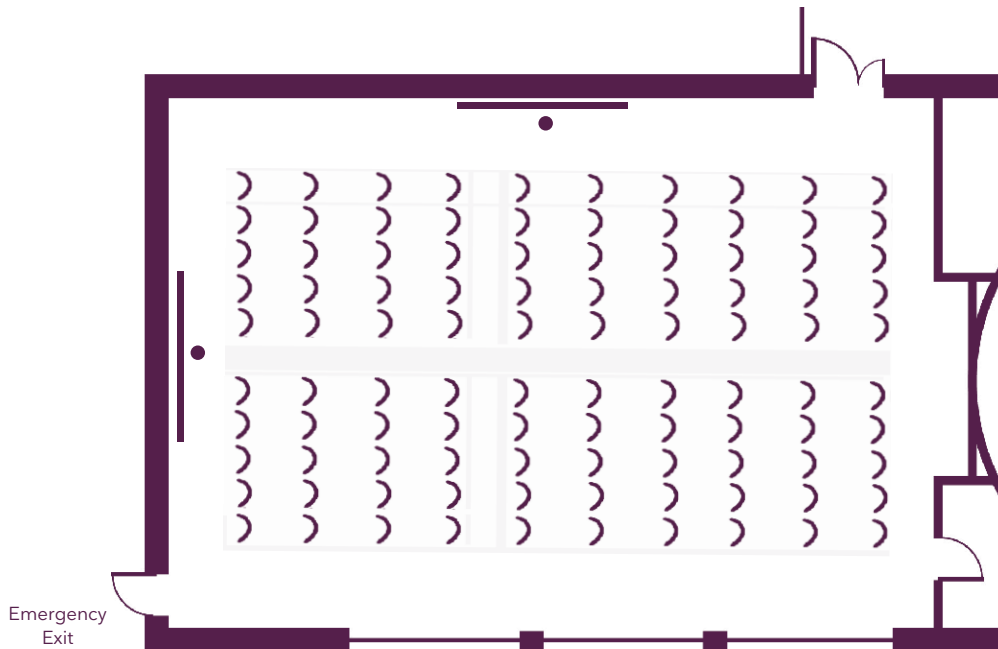

The home of seminars
Châteauform'

Schloss Löwenstein

Your meeting rooms

Room layouts adapted to your specific meeting requirements

Sylvaner
72 participants
(175 m² ; 11 m x 16 m)

Chardonnay
40 participants
(67 m² ; ø 11 m)

Sylvaner
40 participants
(175 m² ; 11 m x 16 m)

The home of seminars
Châteauform'

Schloss Löwenstein

Your meeting rooms

Room layouts adapted to your specific meeting requirements

Sylvaner
65 participants
(175 m²; 11 m x 16 m)

Sylvaner
100 participants
(175 m²; 11 m x 16 m)