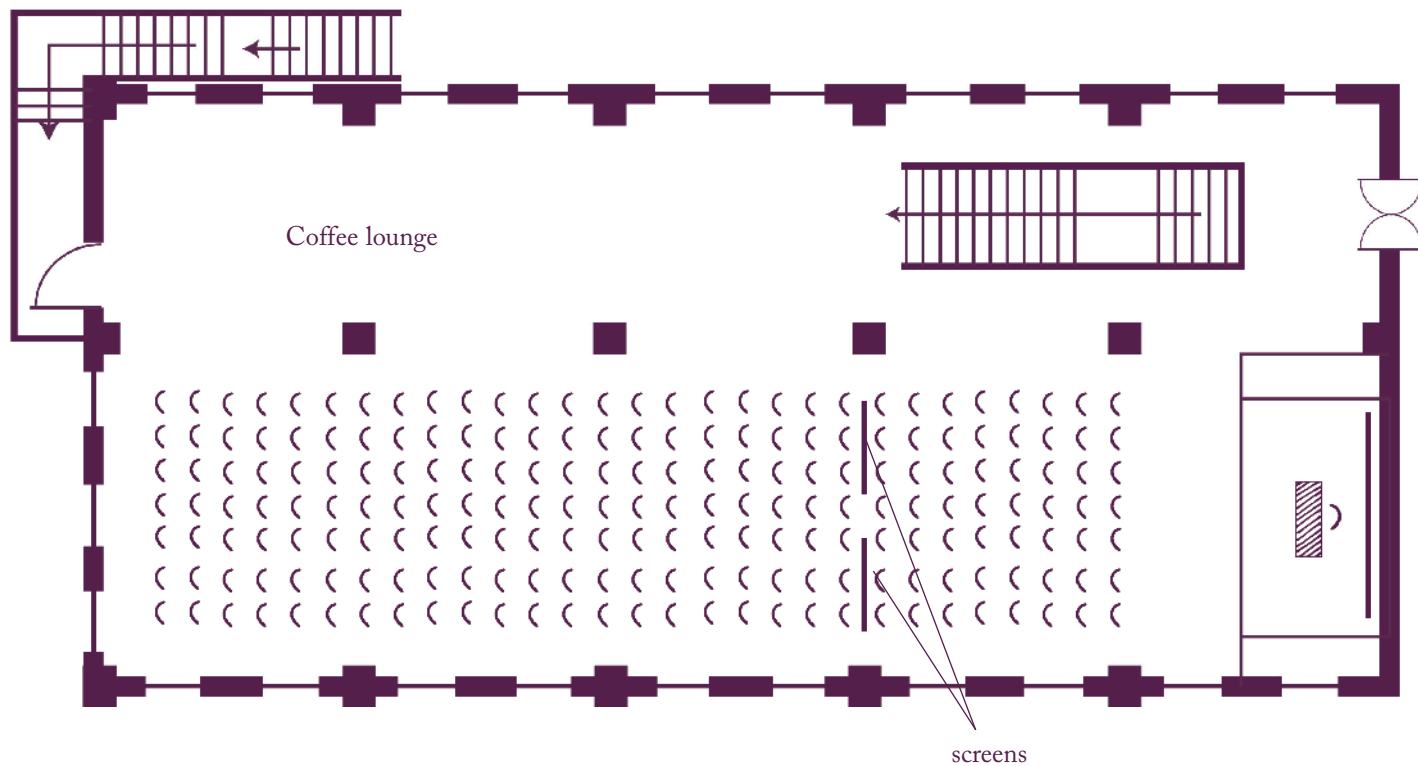

Your meeting rooms

Room layouts adapted to your specific meeting requirements

Your meeting rooms

Room layouts adapted to your specific meeting requirements

Stalla
14 participants
(43 m²; 7,5 m x 5,8 m)

Stalla 1
14 participants
(24 m²; 5,4 m x 4,5 m)

Stalla 2
14 participants
(24 m²; 5,4 m x 4,5 m)

Il Solaio
14 participants
(35 m²; 5,8 m x 6 m)

Your meeting rooms

Room layouts adapted to your specific meeting requirements

Grané
200 participants
(312 m²; 26 m x 12 m)