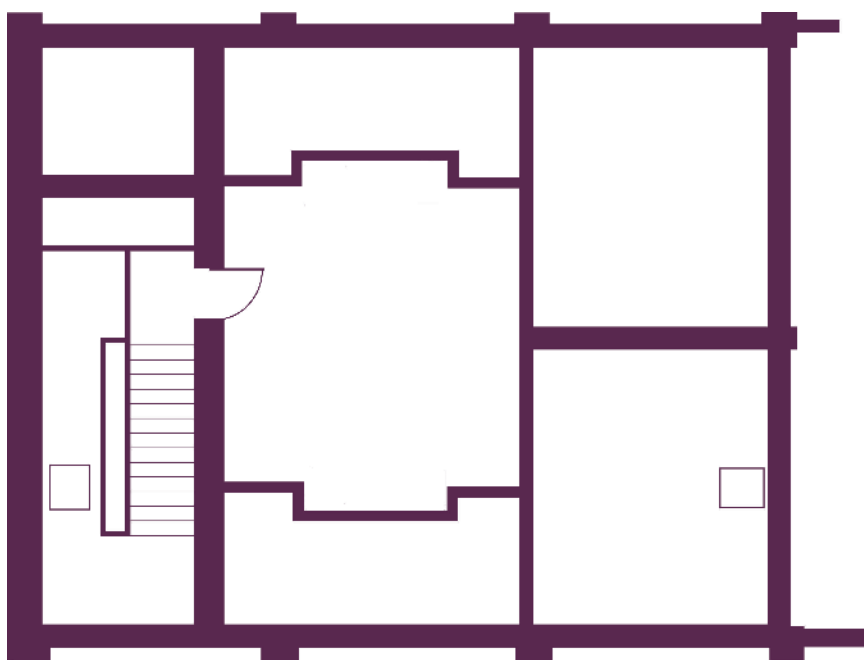

Your meeting rooms

Room layouts adapted to your specific meeting requirements

Your meeting rooms

Room layouts adapted to your specific meeting requirements

Stalla
14 participants
(43 m²; 7,5 m x 5,8 m)

Stalla 1
14 participants
(24 m²; 5,4 m x 4,5 m)

Stalla 2
14 participants
(24 m²; 5,4 m x 4,5 m)

Il Solaio
14 participants
(35 m²; 5,8 m x 6 m)

Your meeting rooms

Room layouts adapted to your specific meeting requirements

Grané
200 participants
(312 m²; 26 m x 12 m)