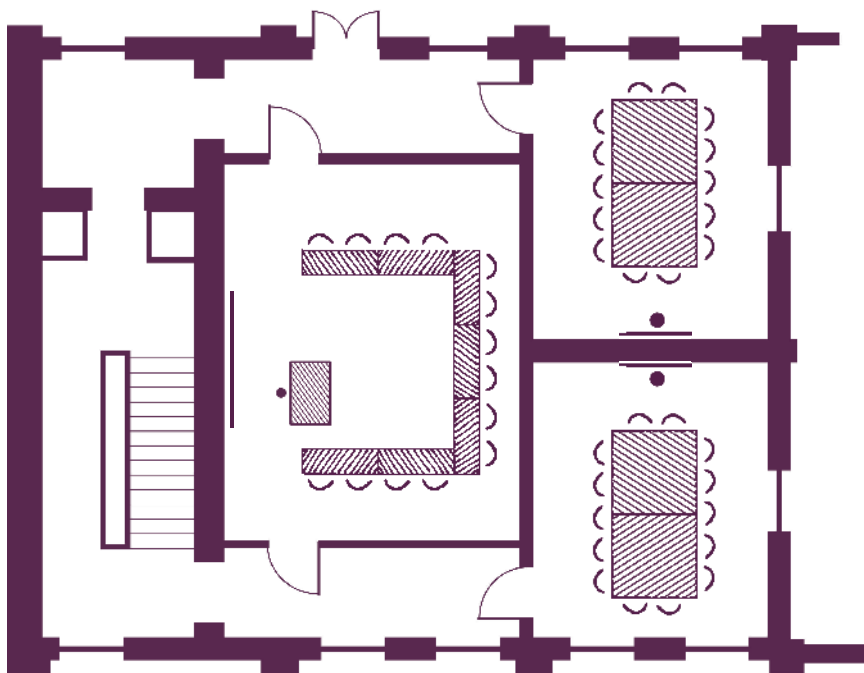

Your meeting rooms

Room layouts adapted to your specific meeting requirements

Your meeting rooms

Room layouts adapted to your specific meeting requirements

Stalla
14 participants
(43 m²; 7,5 m x 5,8 m)

Stalla 1
14 participants
(24 m²; 5,4 m x 4,5 m)

Stalla 2
14 participants
(24 m²; 5,4 m x 4,5 m)

Il Solaio
14 participants
(35 m²; 5,8 m x 6 m)

Your meeting rooms

Room layouts adapted to your specific meeting requirements

Grané
200 participants
(312 m²; 26 m x 12 m)