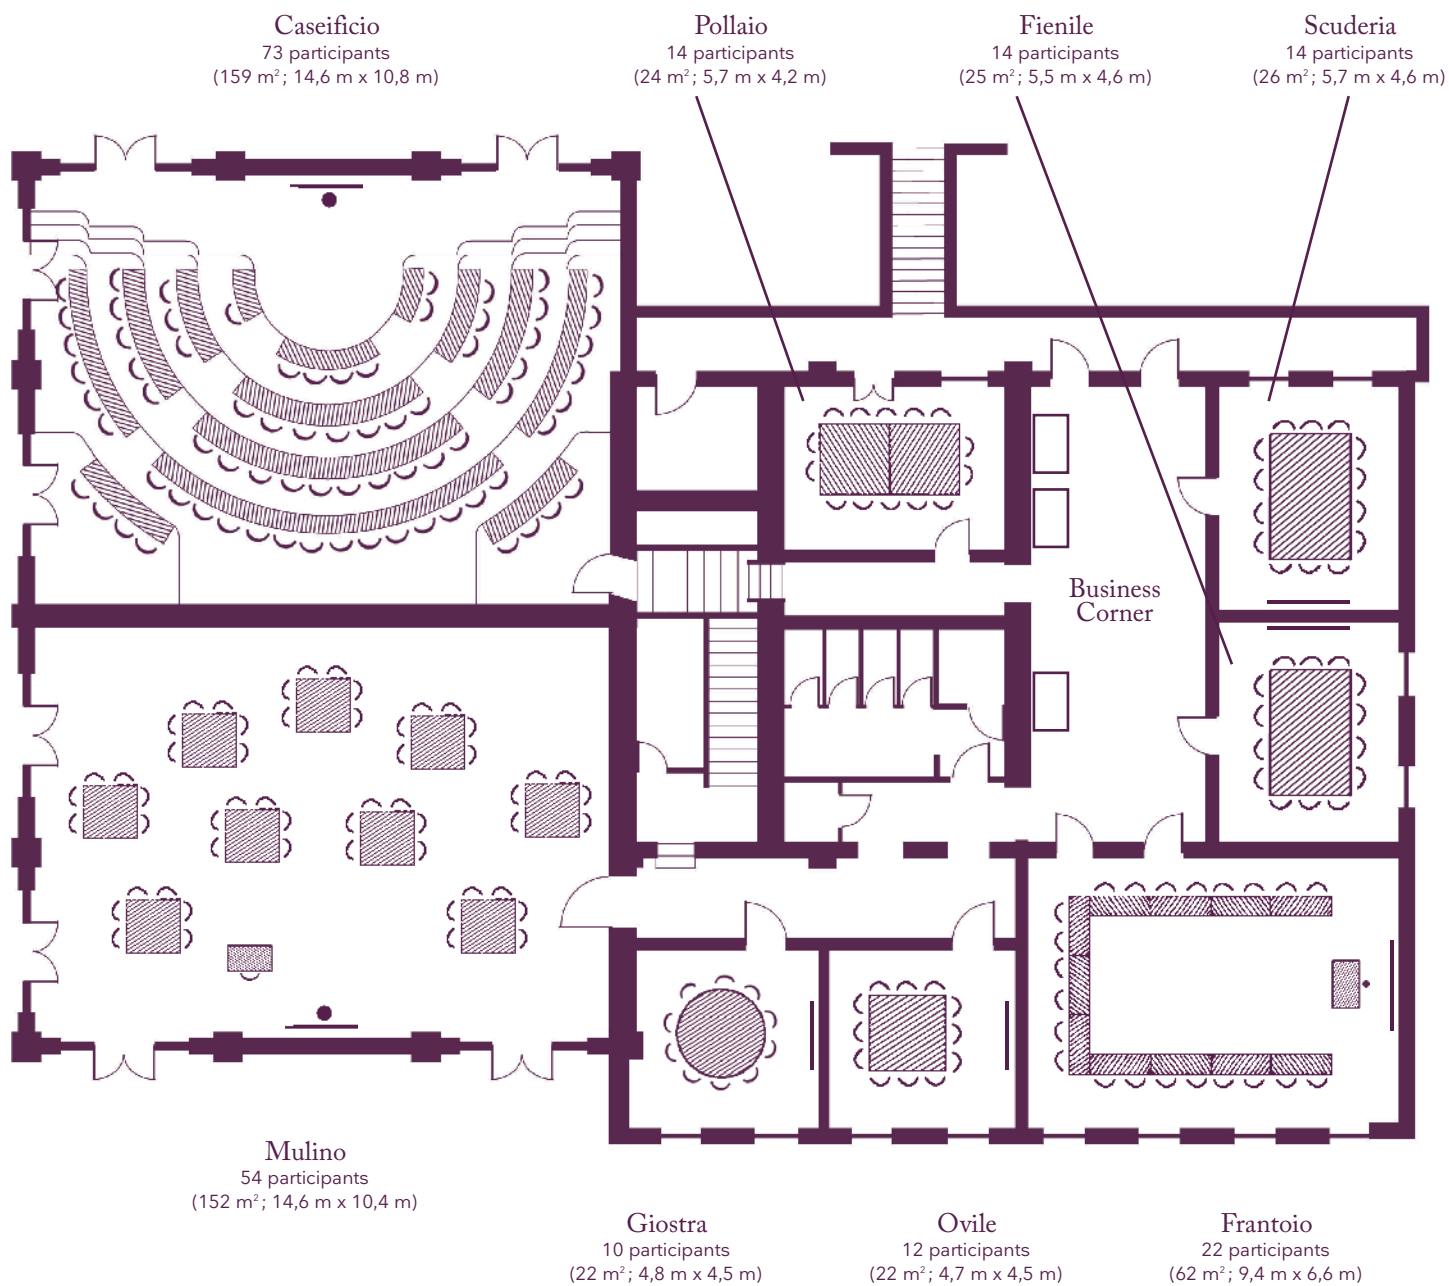

Your meeting rooms

Room layouts adapted to your specific meeting requirements

Your meeting rooms

Room layouts adapted to your specific meeting requirements

Stalla
14 participants
(43 m²; 7,5 m x 5,8 m)

Stalla 1
14 participants
(24 m²; 5,4 m x 4,5 m)

Stalla 2
14 participants
(24 m²; 5,4 m x 4,5 m)

Il Solaio
14 participants
(35 m²; 5,8 m x 6 m)

Your meeting rooms

Room layouts adapted to your specific meeting requirements

Grané
200 participants
(312 m²; 26 m x 12 m)