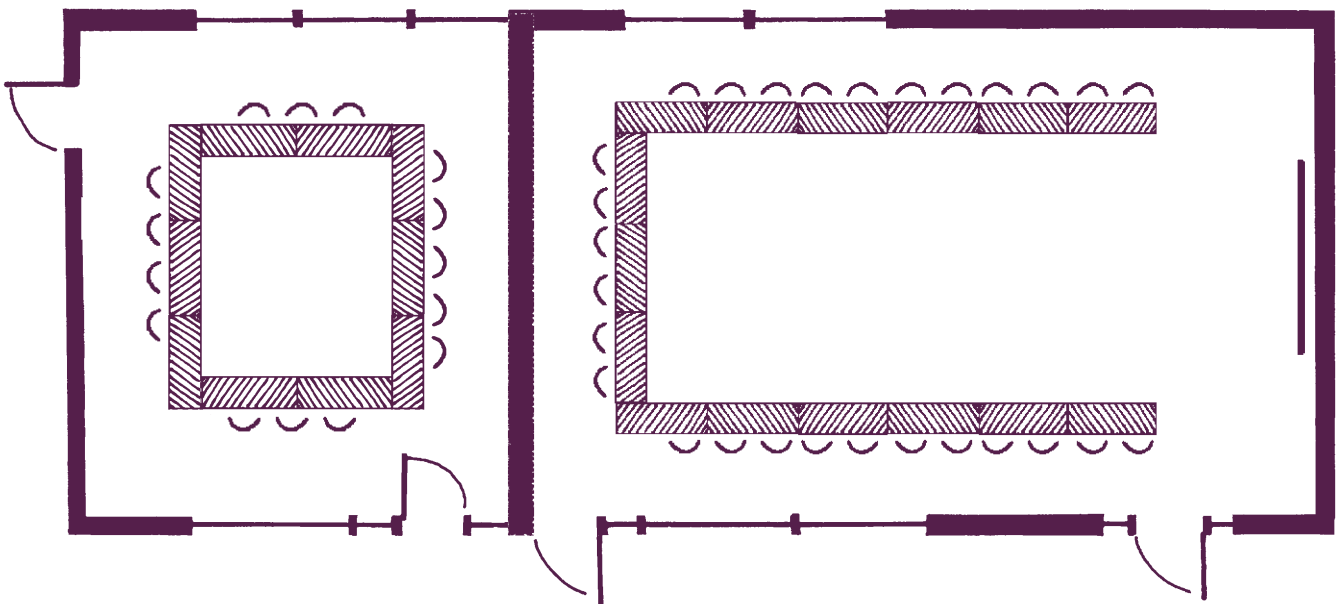

Your meeting rooms

Room layouts adapted to your specific requirements

Vicomte de Melun

60 participants

(109 m², 14 m x 8 m)

Vicomte de Melun

60 participants

(109 m², 14 m x 8 m)

Vicomte de Melun

60 participants

(109 m², 14 m x 8 m)

Your meeting rooms

Room layouts adapted to your specific requirements

De Béthisy
12 participants
(30 m², 6 m x 5 m)

Maison Royale de France
30 participants
(60 m², 10 m x 6 m)

De Béthisy
15 participants
(30 m², 6 m x 5 m)

Maison Royale de France
26 participants
(60 m², 10 m x 6 m)

Your meeting rooms

Room layouts adapted to your specific requirements

De Mesgrigny
35 participants
(56 m², 7 m x 8 m)