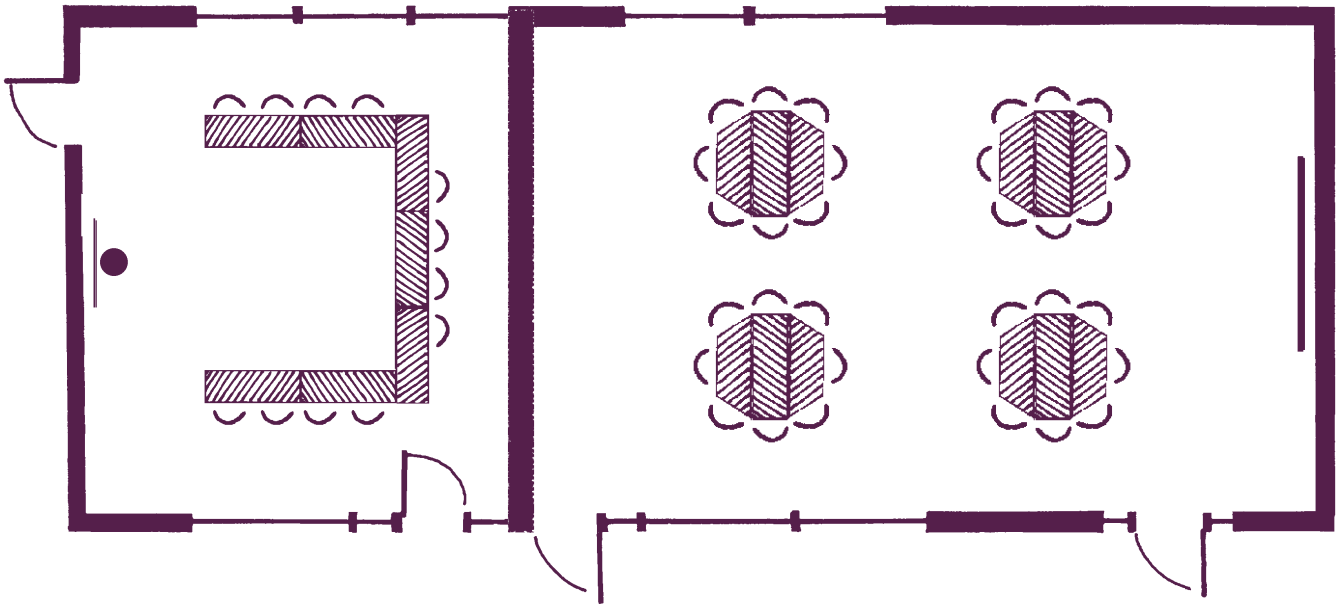

Your meeting rooms

Room layouts adapted to your specific requirements

Vicomte de Melun

60 participants

(109 m², 14 m x 8 m)

Vicomte de Melun

60 participants

(109 m², 14 m x 8 m)

Vicomte de Melun

60 participants

(109 m², 14 m x 8 m)

Your meeting rooms

Room layouts adapted to your specific requirements

De Béthisy
12 participants
(30 m², 6 m x 5 m)

Maison Royale de France
30 participants
(60 m², 10 m x 6 m)

De Béthisy
15 participants
(30 m², 6 m x 5 m)

Maison Royale de France
26 participants
(60 m², 10 m x 6 m)

Your meeting rooms

Room layouts adapted to your specific requirements

De Mesgrigny
35 participants
(56 m², 7 m x 8 m)