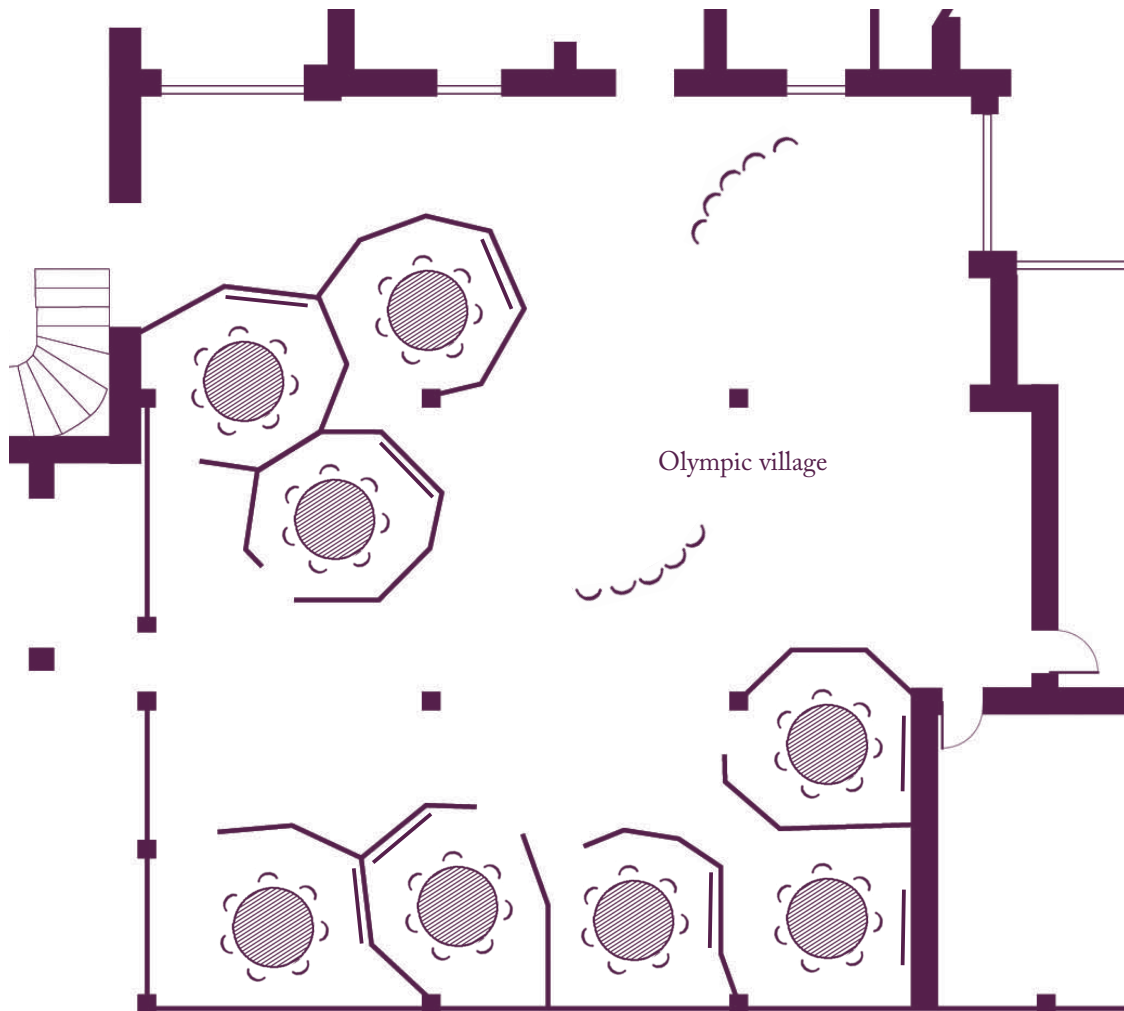

Your meeting rooms

Room layouts adapted to your specific meeting requirements

Seoul 1988
60 participants
(140 m²; 16,5 m x 8,5 m)

The home of seminars
Châteaufarm'

La Borghesiana

Your meeting rooms

Room layouts adapted to your specific meeting requirements

The home of seminars
Châteauforn'

La Borghesiana

Your meeting rooms

Room layouts adapted to your specific meeting requirements

Athènes 1896
22 participants
(55 m²; 8,5 m x 6,5 m)

Athènes 1896
24 participants
(55 m²; 8,5 m x 6,5 m)

Paris 1924
22 participants
(51 m²; 8,5 m x 6 m)

Paris 1924
24 participants
(51 m²; 8,5 m x 6 m)

Melbourne 1956
12 participants
(23 m²; 5 m x 4,5 m)

Your meeting rooms

Room layouts adapted to your specific meeting requirements

Montréal 1976
108 participants
(167 m²; 16,5 m x 10 m)

Montréal 1976
130 participants
(167 m²; 16,5 m x 10 m)

The home of seminars
Châteauform'

La Borghesiana