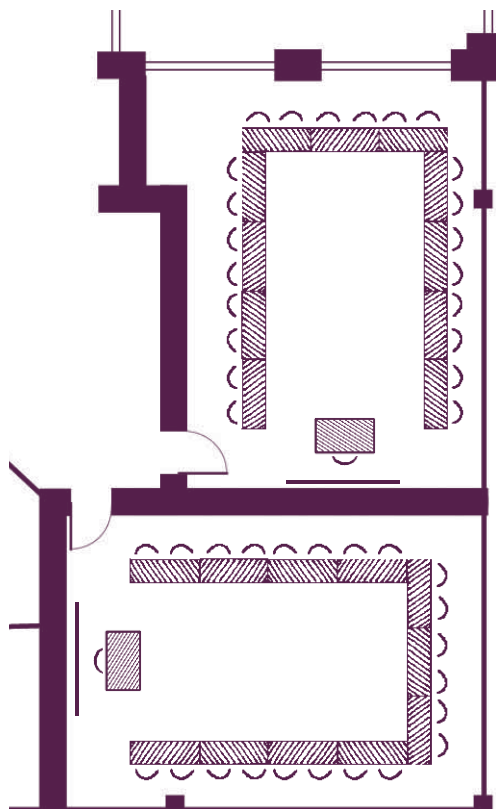

Your meeting rooms

Room layouts adapted to your specific meeting requirements

Seoul 1988
60 participants
(140 m²; 16,5 m x 8,5 m)

The home of seminars
Châteaufarm'

La Borghesiana

Your meeting rooms

Room layouts adapted to your specific meeting requirements

The home of seminars
Châteauforn'

La Borghesiana

Your meeting rooms

Room layouts adapted to your specific meeting requirements

Athènes 1896
22 participants
(55 m²; 8,5 m x 6,5 m)

Athènes 1896
24 participants
(55 m²; 8,5 m x 6,5 m)

Paris 1924
22 participants
(51 m²; 8,5 m x 6 m)

Paris 1924
24 participants
(51 m²; 8,5 m x 6 m)

Melbourne 1956
12 participants
(23 m²; 5 m x 4,5 m)

Your meeting rooms

Room layouts adapted to your specific meeting requirements

Montréal 1976
108 participants
(167 m²; 16,5 m x 10 m)

Montréal 1976
130 participants
(167 m²; 16,5 m x 10 m)

The home of seminars
Châteauform'

La Borghesiana