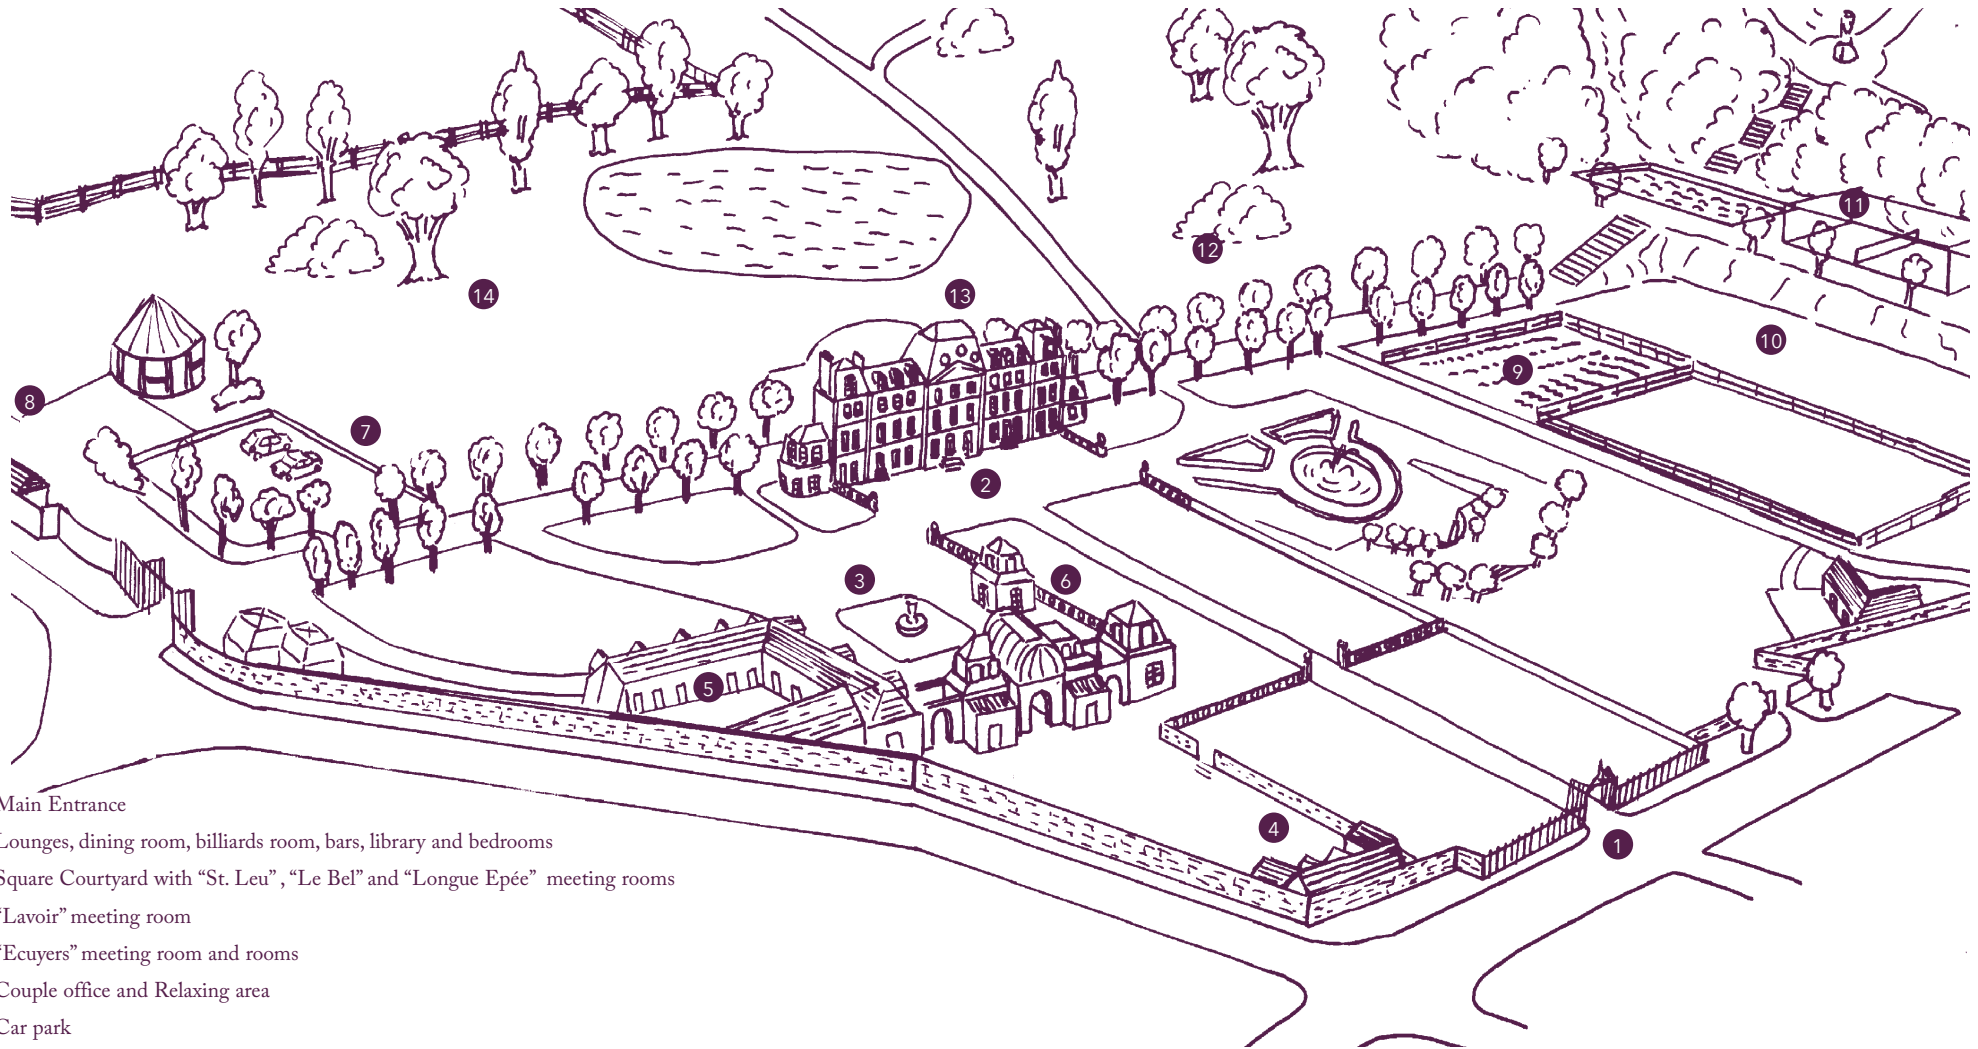

Château de Nointel

The home of seminars
Châteauform'

- 1 Main Entrance
- 2 Lounges, dining room, billiards room, bars, library and bedrooms
- 3 Square Courtyard with "St. Leu", "Le Bel" and "Longue Epée" meeting rooms
- 4 "Lavoir" meeting room
- 5 "Ecuyers" meeting room and rooms
- 6 Couple office and Relaxing area
- 7 Car park
- 8 "Ceres", "Pomone", "Athena" and "Comedie" meeting rooms
- 9 Vegetal garden
- 10 The castle's hives
- 11 Tennis court
- 12 Archery
- 13 Petanque
- 14 Golf on file