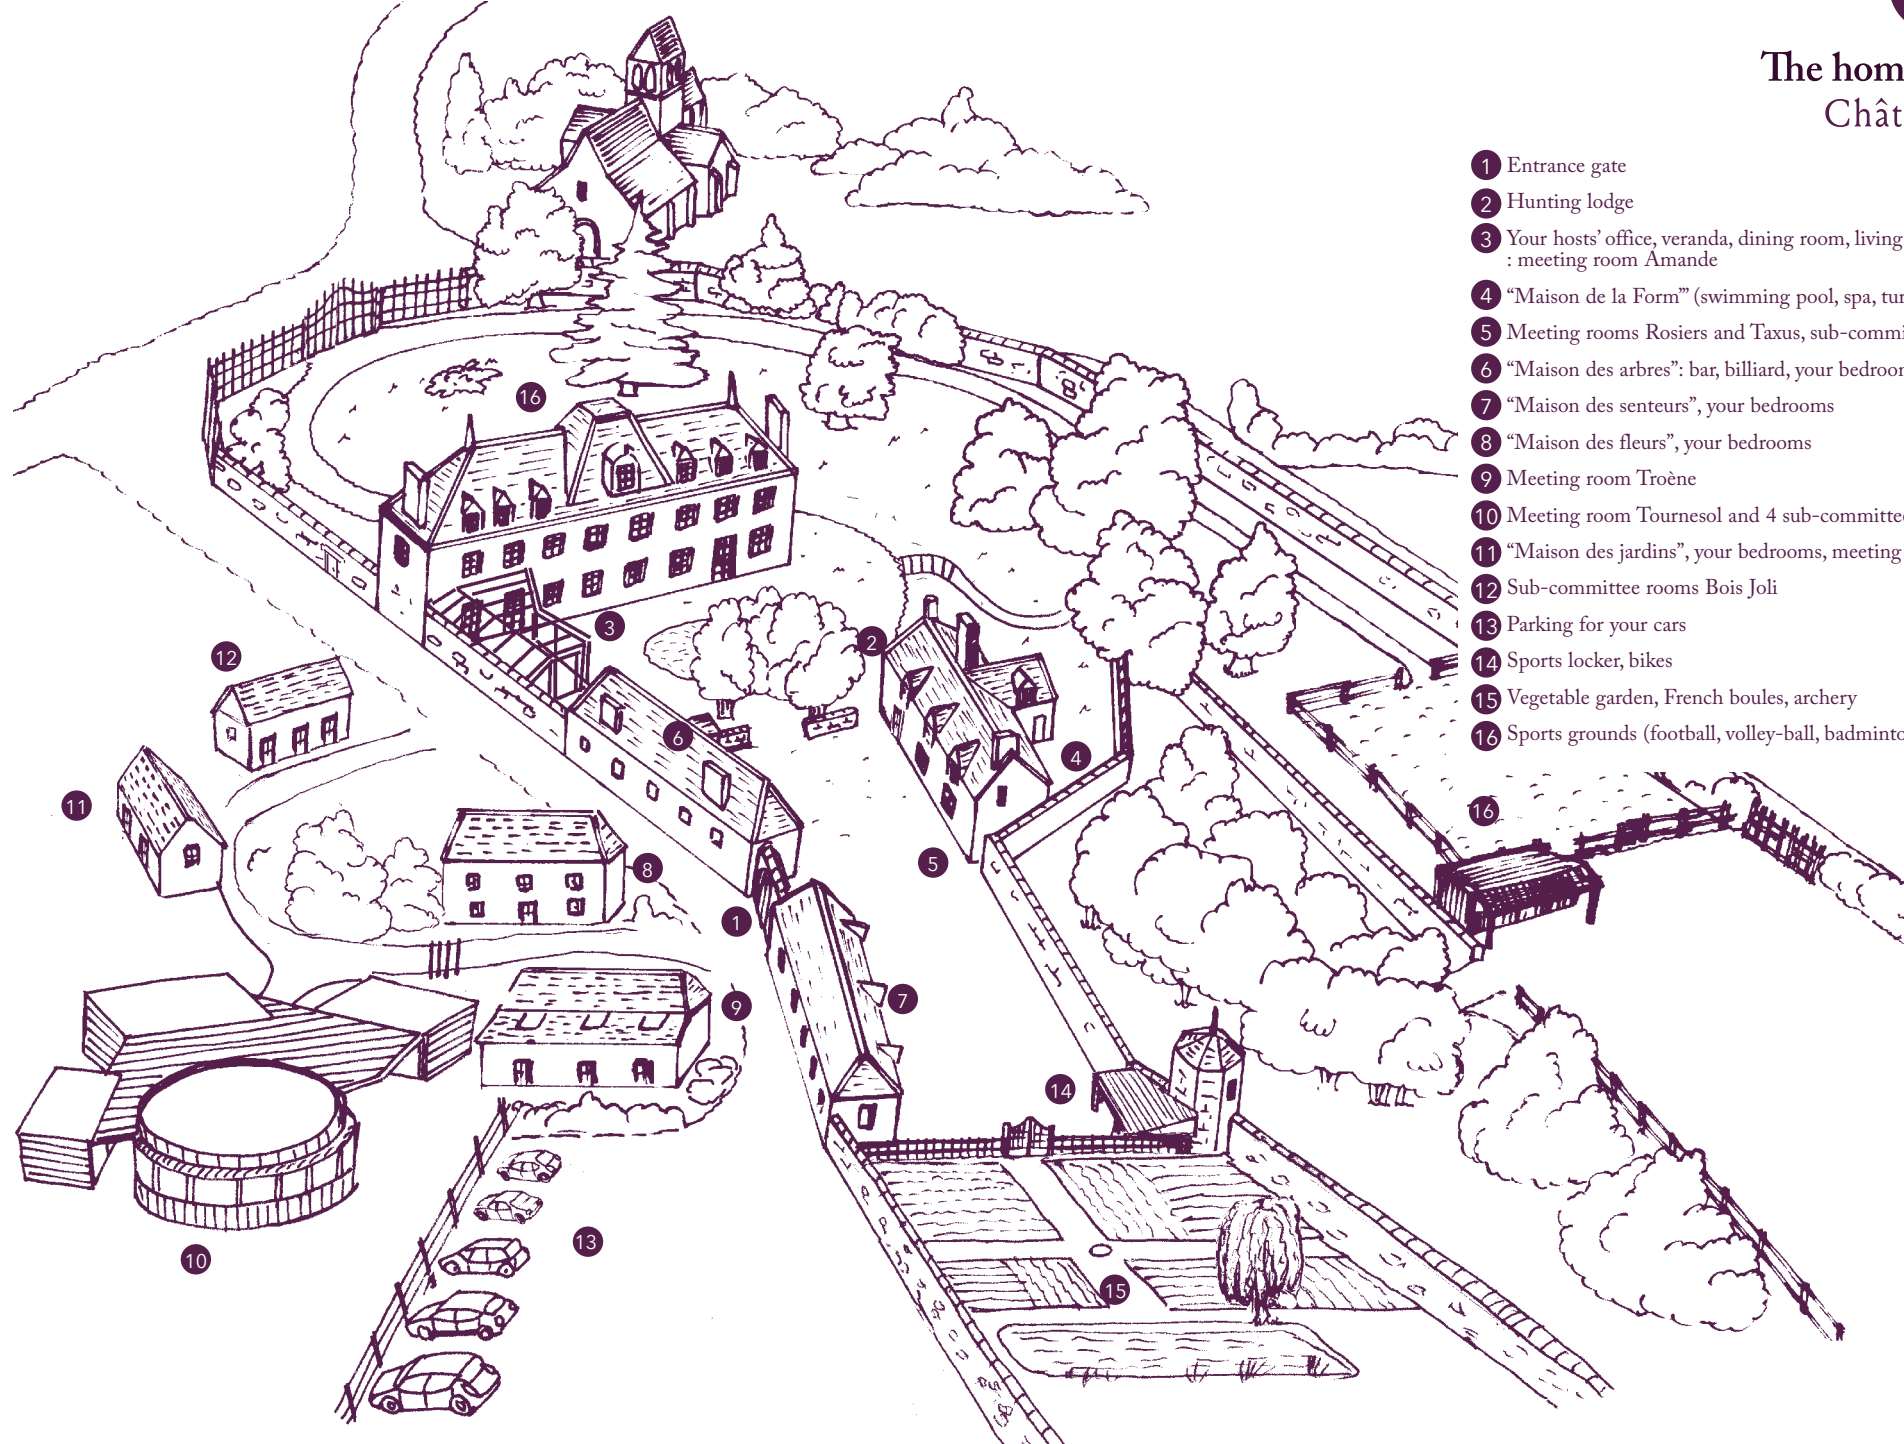

Château de Neuville-Bosc

The home of seminars
Châteauform'

- 1 Entrance gate
- 2 Hunting lodge
- 3 Your hosts' office, veranda, dining room, living rooms, on the first floor : meeting room Amande
- 4 "Maison de la Form" (swimming pool, spa, turkish bath)
- 5 Meeting rooms Rosiers and Taxus, sub-committee room Azalée
- 6 "Maison des arbres": bar, billiard, your bedrooms
- 7 "Maison des senteurs", your bedrooms
- 8 "Maison des fleurs", your bedrooms
- 9 Meeting room Troène
- 10 Meeting room Tournesol and 4 sub-committee rooms
- 11 "Maison des jardins", your bedrooms, meeting room Glycine
- 12 Sub-committee rooms Bois Joli
- 13 Parking for your cars
- 14 Sports locker, bikes
- 15 Vegetable garden, French boules, archery
- 16 Sports grounds (football, volley-ball, badminton...)