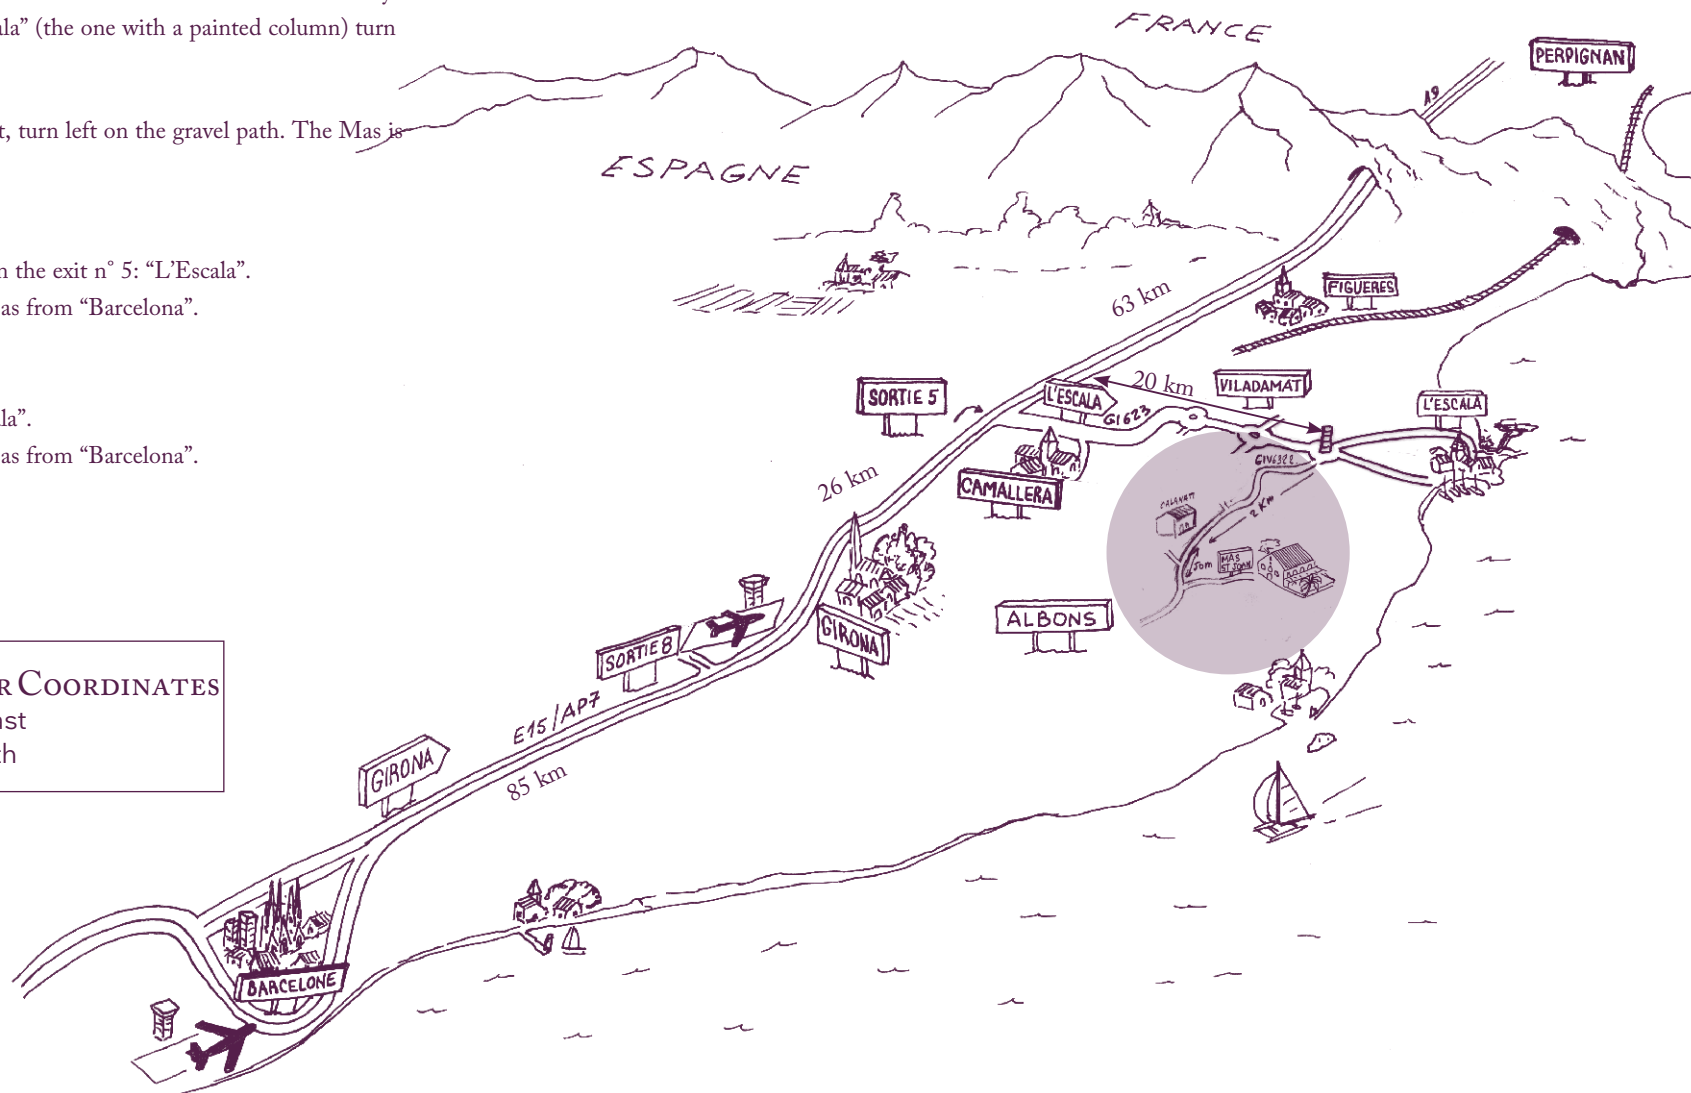

Le Mas Sant Joan

Châteauform' - Le Mas Sant Joan - Carreta a l'Escala, S/N - 17136 Albons - España
Tél : 00 34 972 05 94 50 - Fax : 00 34 972 01 08 52

The home of seminars
Châteauform'

From Barcelona (airport):

- Take the direction "Girona" (A2the AP7/E15).
- After "Girona", take the exit n° 5: "L'Escala".
- Follow the direction "L'Escala" for around 15 km till the "l'Escala" entry.
- After the roundabout of "L'Escala" (the one with a painted column) turn right direction "Albons".
- Keep going straight for 2.5 km.
- At the "Mas Sant Joan" signpost, turn left on the gravel path. The Mas is 300 m further.

From Girona (airport):

- Take the direction "France" then the exit n° 5: "L'Escala".
- Then follow the same direction as from "Barcelona".

From France:

- Take the AP7 exit n° 5: "L'Escala".
- Then follow the same direction as from "Barcelona".

We are waiting for you...

SATELITE NAVIGATOR COORDINATES

Longitude: 03°06'02" East

Latitude: 42°06'34" North