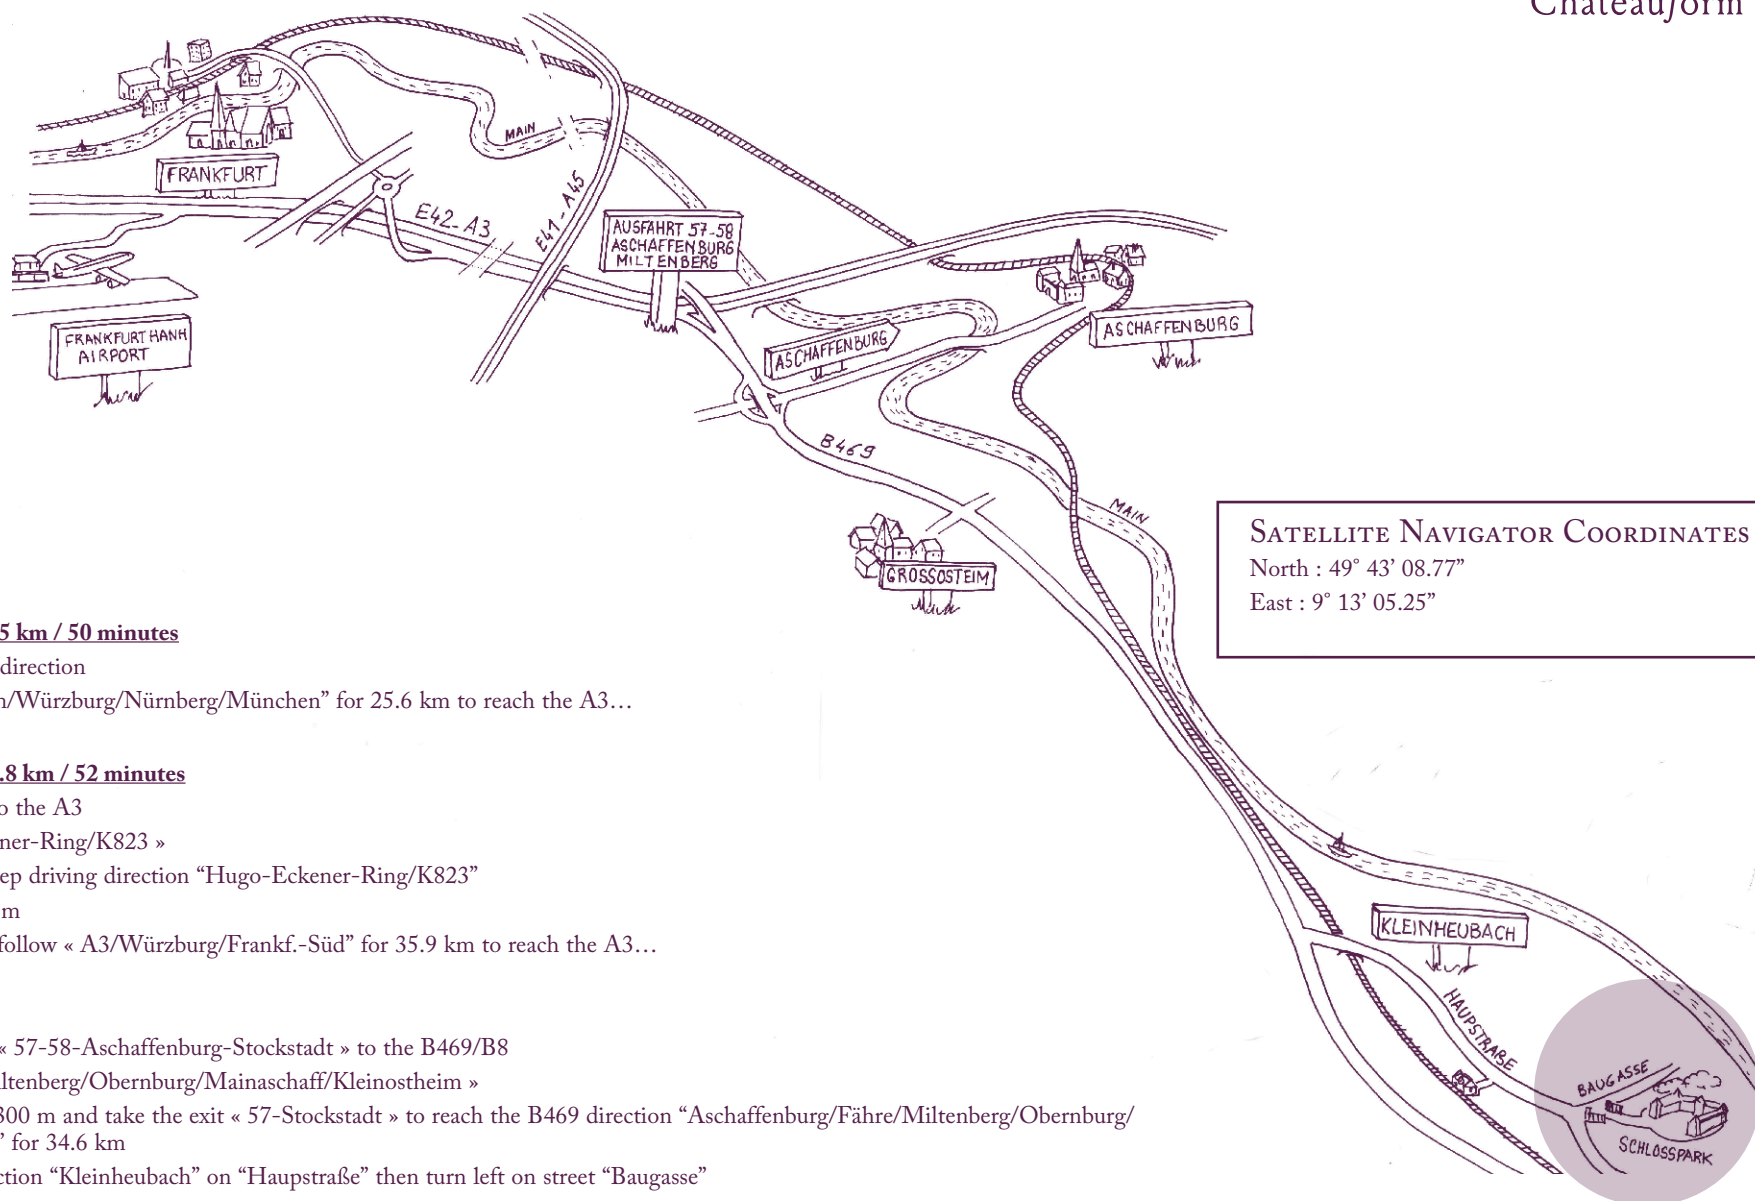

Schloss Löwenstein

Schlosspark 1 - 63924 Kleinheubach

Tél : +49 (0) 9371 66900

The home of seminars
Châteauform'

From Frankfurt center : 68.5 km / 50 minutes

- Drive into « Würzburg » direction
- Follow “A3/Obertshausen/Würzburg/Nürnberg/München” for 25.6 km to reach the A3...

From Frankfurt airport : 73.8 km / 52 minutes

- Take the East direction to the A3
- Turn left to «Hugo-Eckener-Ring/K823 »
- Take the 1st right and keep driving direction “Hugo-Eckener-Ring/K823”
- Follow the K823 for 950 m
- Stay on the left lane and follow « A3/Würzburg/Frankf.-Süd” for 35.9 km to reach the A3...

...then,

- Take the exit « 57-58-Aschaffenburg-Stockstadt » to the B469/B8
- direction « Miltenberg/Obernburg/Mainaschaff/Kleinostheim »
- Drive during 300 m and take the exit « 57-Stockstadt » to reach the B469 direction “Aschaffenburg/Fähre/Miltenberg/Obernburg/Großostheim” for 34.6 km
- Turn left direction “Kleinheubach” on “Hauptstraße” then turn left on street “Baugasse”

Enter the park “Schloßpark”, your hosts are waiting for you...

You may easily reach Frankfurt by Kleinheubach station situated 1km from the castle