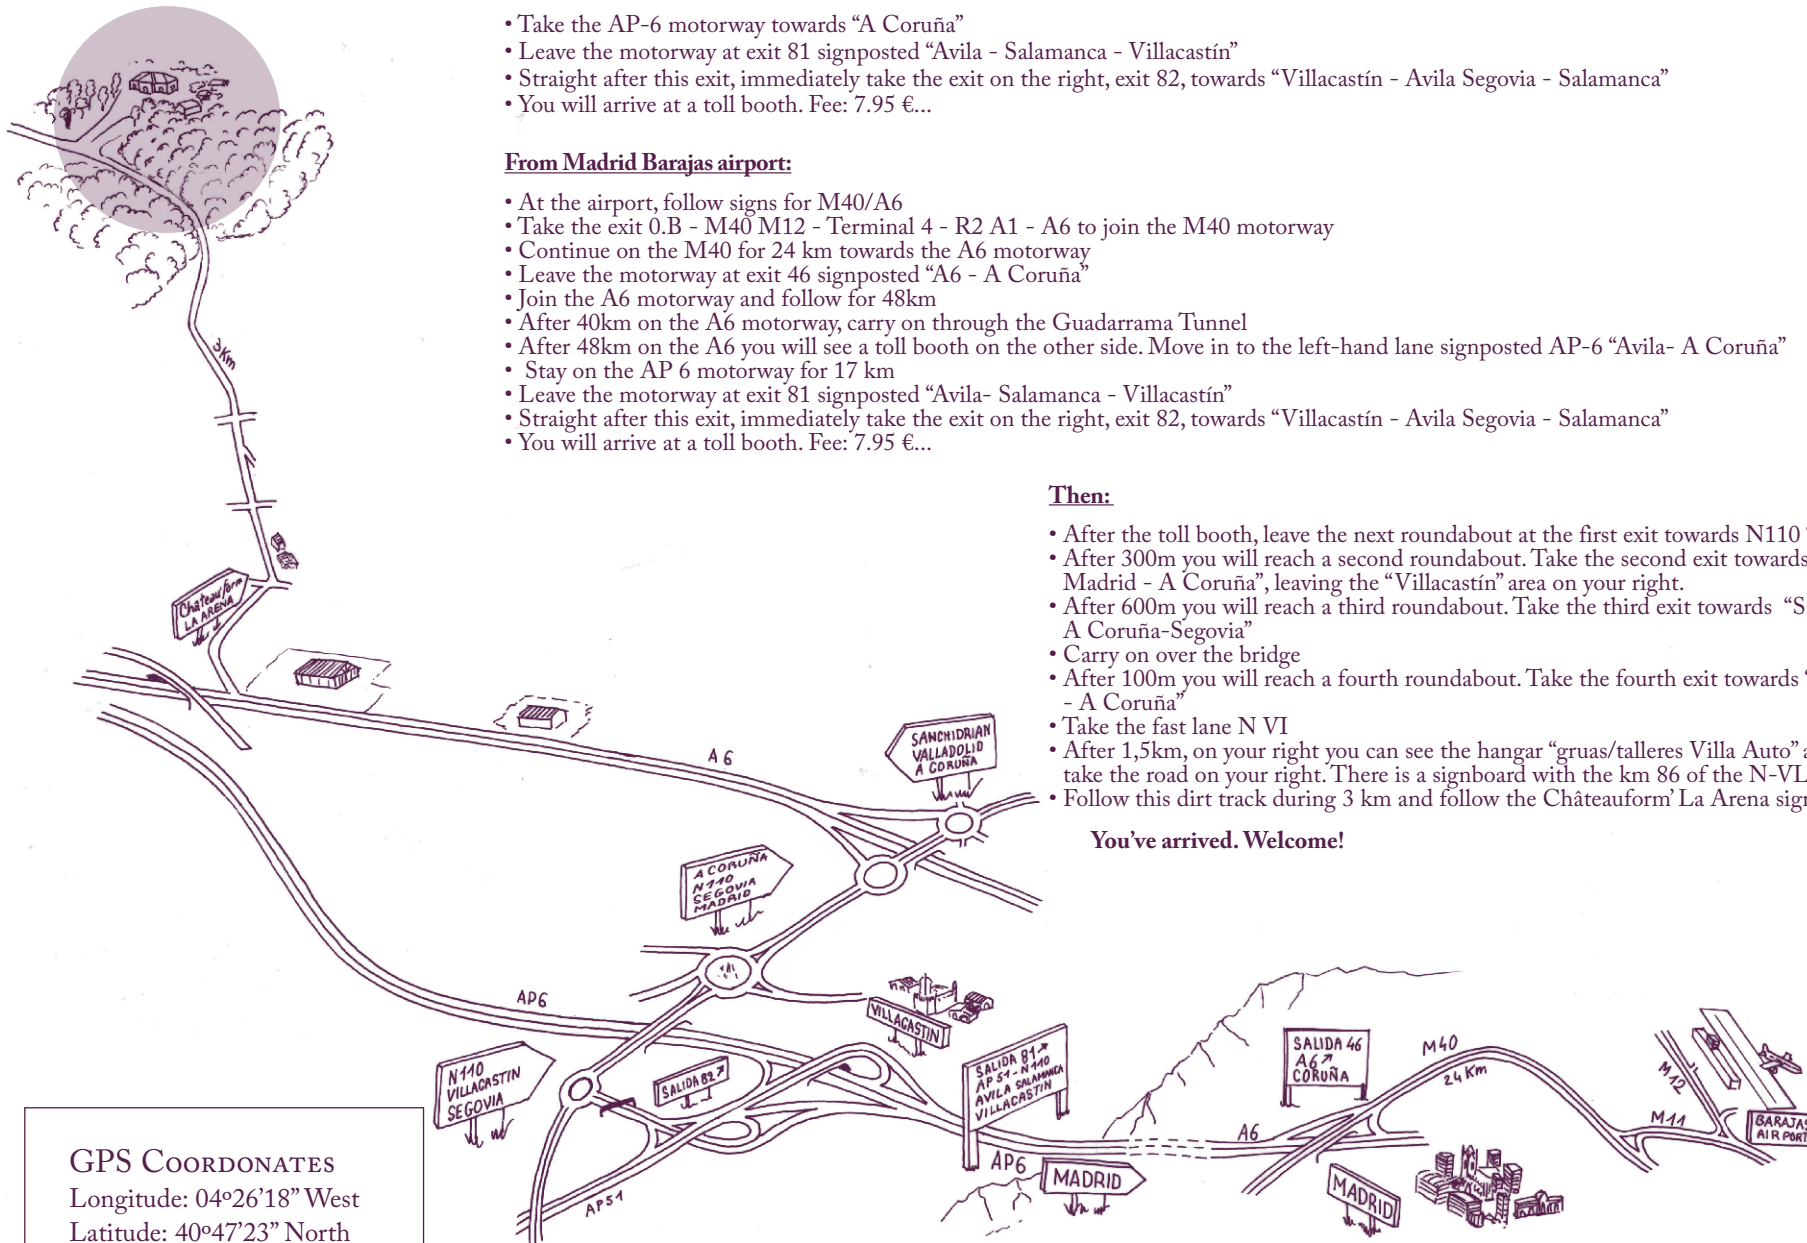

## From Madrid Barajas airport:

- At the airport, follow signs for M40/A6
- Take the exit 0.B - M40 M12 - Terminal 4 - R2 A1 - A6 to join the M40 motorway
- Continue on the M40 for 24 km towards the A6 motorway
- Leave the motorway at exit 46 signposted "A6 - A Coruña"
- Join the A6 motorway and follow for 48km
- After 40km on the A6 motorway, carry on through the Guadarrama Tunnel
- After 48km on the A6 you will see a toll booth on the other side. Move in to the left-hand lane signposted AP-6 "Avila- A Coruña"
- Stay on the AP 6 motorway for 17 km
- Leave the motorway at exit 81 signposted "Avila- Salamanca - Villacastín"
- Straight after this exit, immediately take the exit on the right, exit 82, towards "Villacastín - Avila Segovia - Salamanca"
- You will arrive at a toll booth. Fee: 7.95 €...

## Then:

- After the toll booth, leave the next roundabout at the first exit towards N110 "Villacastín- Segovia"
- After 300m you will reach a second roundabout. Take the second exit towards N110 "Segovia - Madrid - A Coruña", leaving the "Villacastín" area on your right.
- After 600m you will reach a third roundabout. Take the third exit towards "Sanchidrian - Valladolid - A Coruña-Segovia"
- Carry on over the bridge
- After 100m you will reach a fourth roundabout. Take the fourth exit towards "Sanchidrian - Valladolid - A Coruña"
- Take the fast lane N VI
- After 1,5km, on your right you can see the hangar "gruas/talleres Villa Auto" and before the bridge, take the road on your right. There is a signboard with the km 86 of the N-VL.
- Follow this dirt track during 3 km and follow the Châteauform' La Arena signboard.

## GPS COORDONATES

Longitude: 04°26'18" West

Latitude: 40°47'23" North