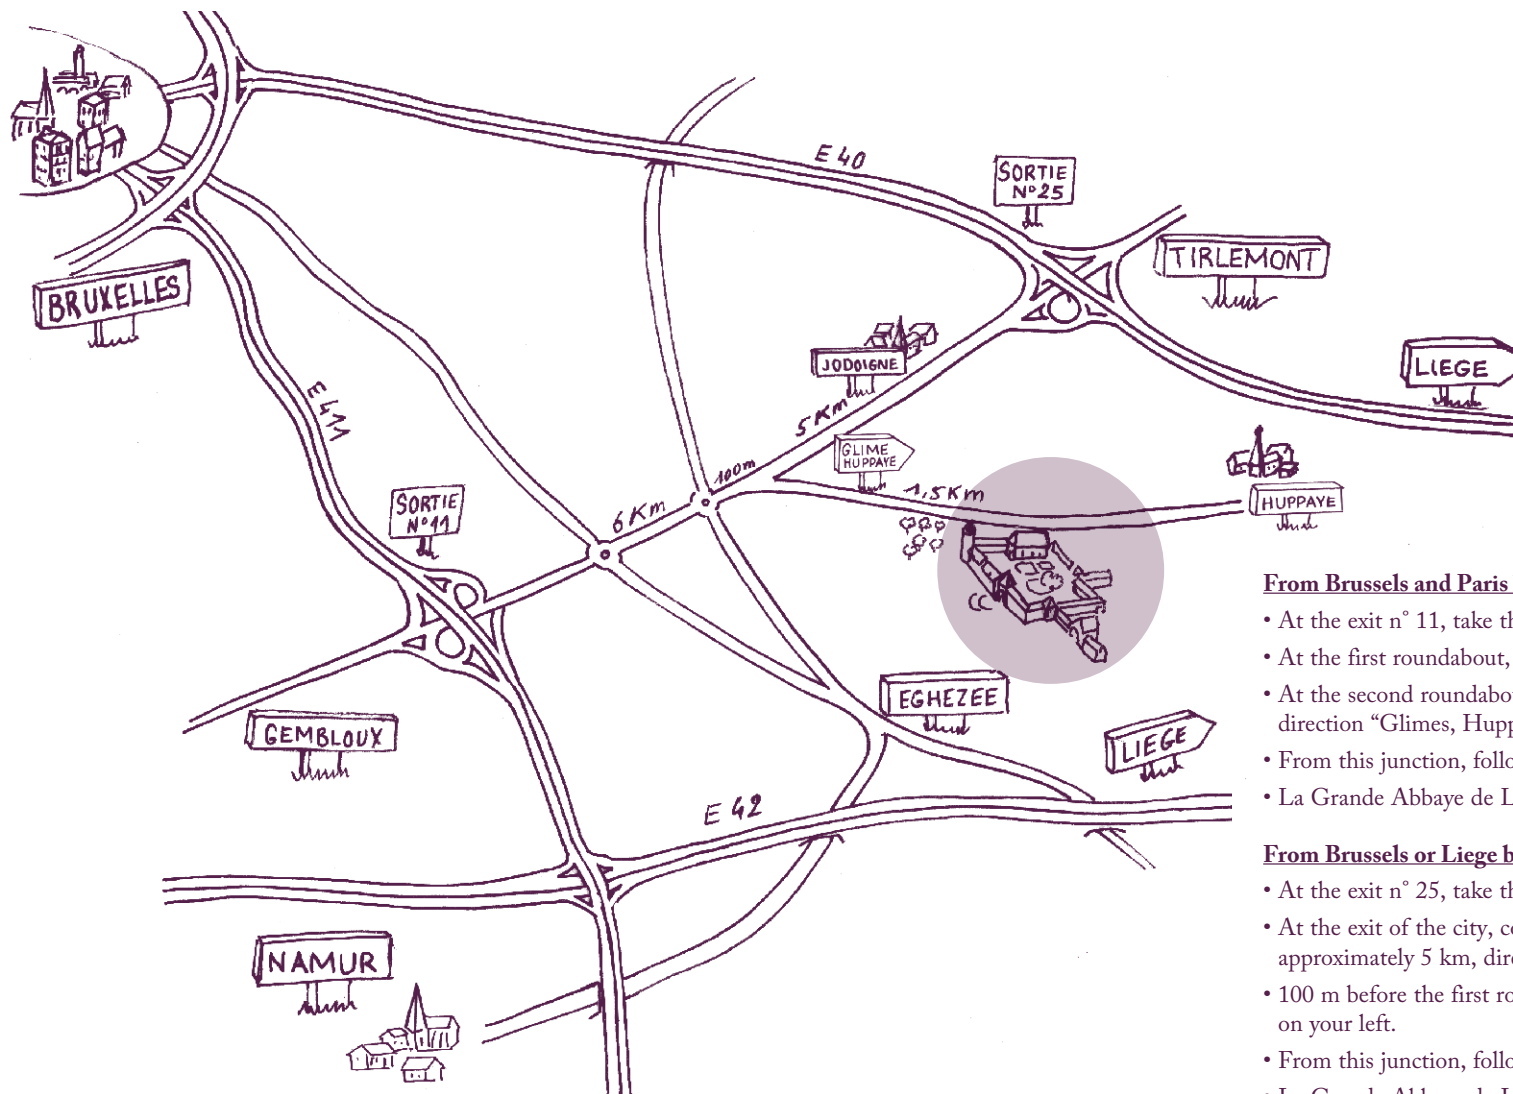

La Grande Abbaye de La Ramée

Châteauform' - 19, rue de l'Abbaye - 1370 Jodoigne (Jauchelette)

Tél. : 00 32 10 68 59 00 - Fax : 00 32 10 68 59 01

The home of seminars
Châteauform'

GPS COORDINATES

50° 40' 48,52" North

4° 51' 07.97" East

From Brussels and Paris by E41:

- At the exit n° 11, take the direction "Jodoigne".
- At the first roundabout, continue straight for approximately 6 km.
- At the second roundabout, continue for 100 m and turn on the right, direction "Glimes, Huppaye".
- From this junction, follow the main road for approximately 1.5 km.
- La Grande Abbaye de La Ramée is on your right.

From Brussels or Liège by E40:

- At the exit n° 25, take the direction "Jodoigne" and cross the city.
- At the exit of the city, continue straight on the main road for approximately 5 km, direction "Gembloux".
- 100 m before the first roundabout, take the direction "Glimes, Huppaye" on your left.
- From this junction, follow the main road for approximately 1.5 km.
- La Grande Abbaye de La Ramée is on your right.