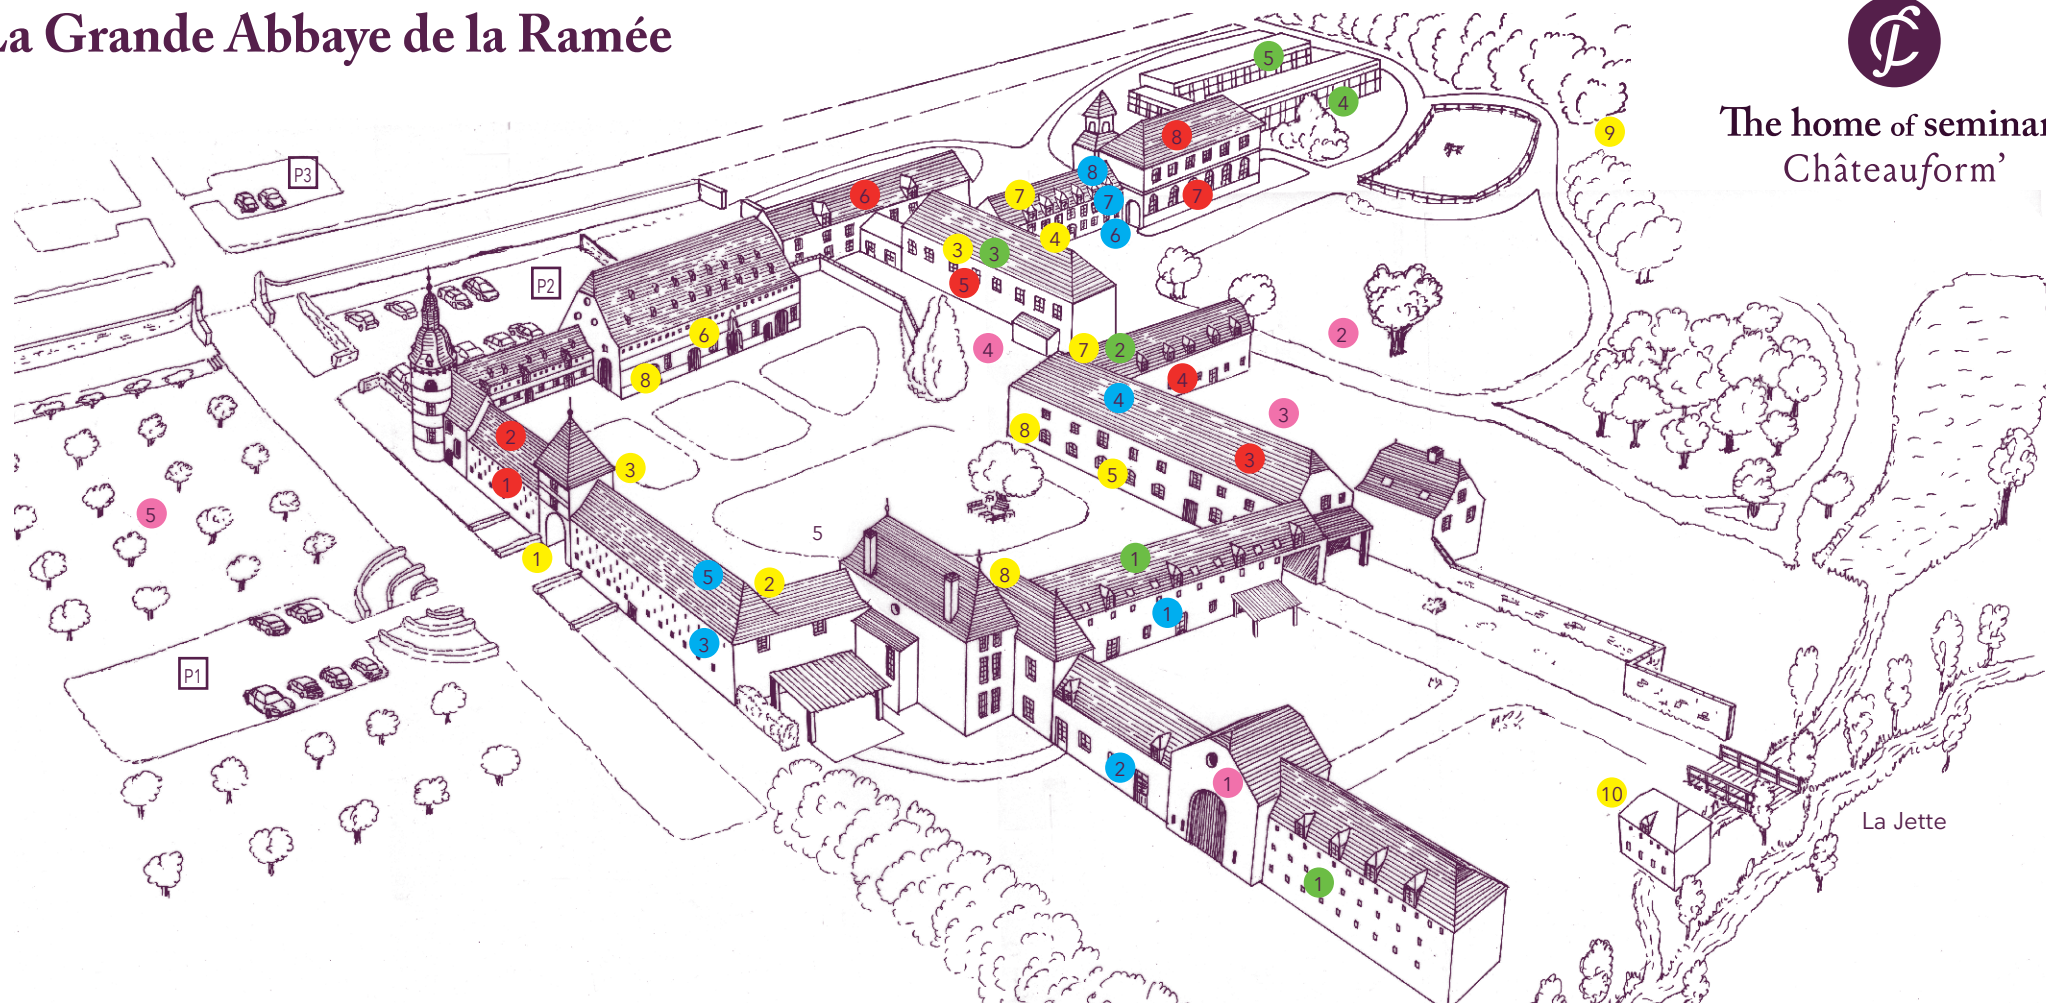

La Grande Abbaye de la Ramée

The home of seminars
Châteauform'

YOUR HOUSE

- 1 Entrance
- 2 Welcome office
- 3 Luggage
- 4 Dinning room (Orangerie)
- 5 Les Grandes Écuries
- 6 La Grange
- 7 Business Corner
- 8 WC
- 9 Cemetery
- 10 Mill

YOUR ROOMS

- AT THE FARM
- 1 Le Logis
 - 2 Le Boulloy
- AT THE COUVENT
- 3 Les Écoles
 - 4 Les Petites Abbesses
 - 5 Les Grandes Abbesses

YOUR MEETING ROOMS

- AT THE FARM
- 1 Les Étables 1+2
 - 2 Les Greniers 1+2
 - 3 Le Théâtre
 - 4 Le Boulloy
- AT THE COUVENT
- 5 Les Écoles (Cyniques - Sophistes)
 - 6 Quartier Latin
 - 7 La Chapelle
 - 8 Les Rationalistes

YOUR LOUNGES

- AT THE FARM
- 1 Le Cellier
 - 2 Le Salon Rouge
 - 3 La Taverne
 - 4 La Charpenterie
 - 5 Marlborough
- AT THE COUVENT
- 6 Ground floor: Salon du Philosophe - Salon de l'Agora
 - 7 1st floor: Salon Bar - Salon Café - Salon Billard
 - 8 2nd floor: Le Lounge

YOUR LEISURE ACTIVITIES

- 1 Wellness area: Hammam, Fitness, Sports wear (Ground floor), massage beds (1st floor)
- 2 The Sport Chalet (sports equipment)
- 3 Bicycles
- 4 Archery
- 5 Fruicticum